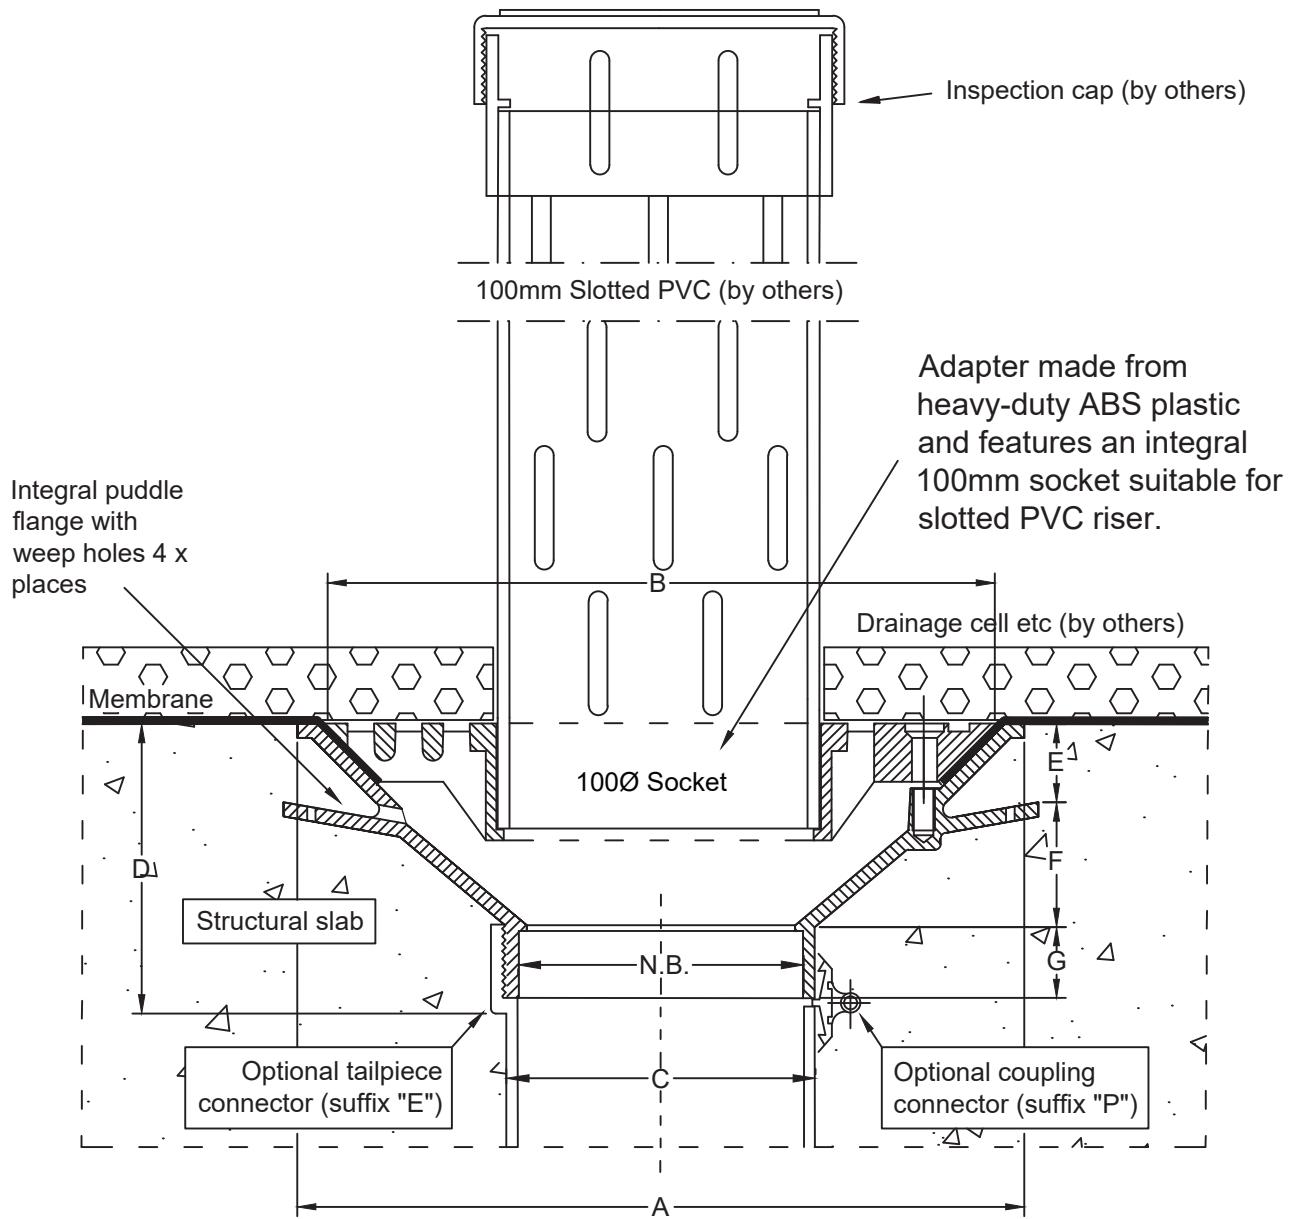

SPS Truflo 100mm & 150mm RWO with All-purpose Planter Box Adapter

Specification code:

TIA100PB (100mm CI body with planter box adapter)

TIA150PB (150mm CI body with planter box adapter)

Dimensions (mm)

N.B	A	B	C	D	E	F	G
100	260	240	103	106	28	45	25
150	260	240	151	86	28	37	25