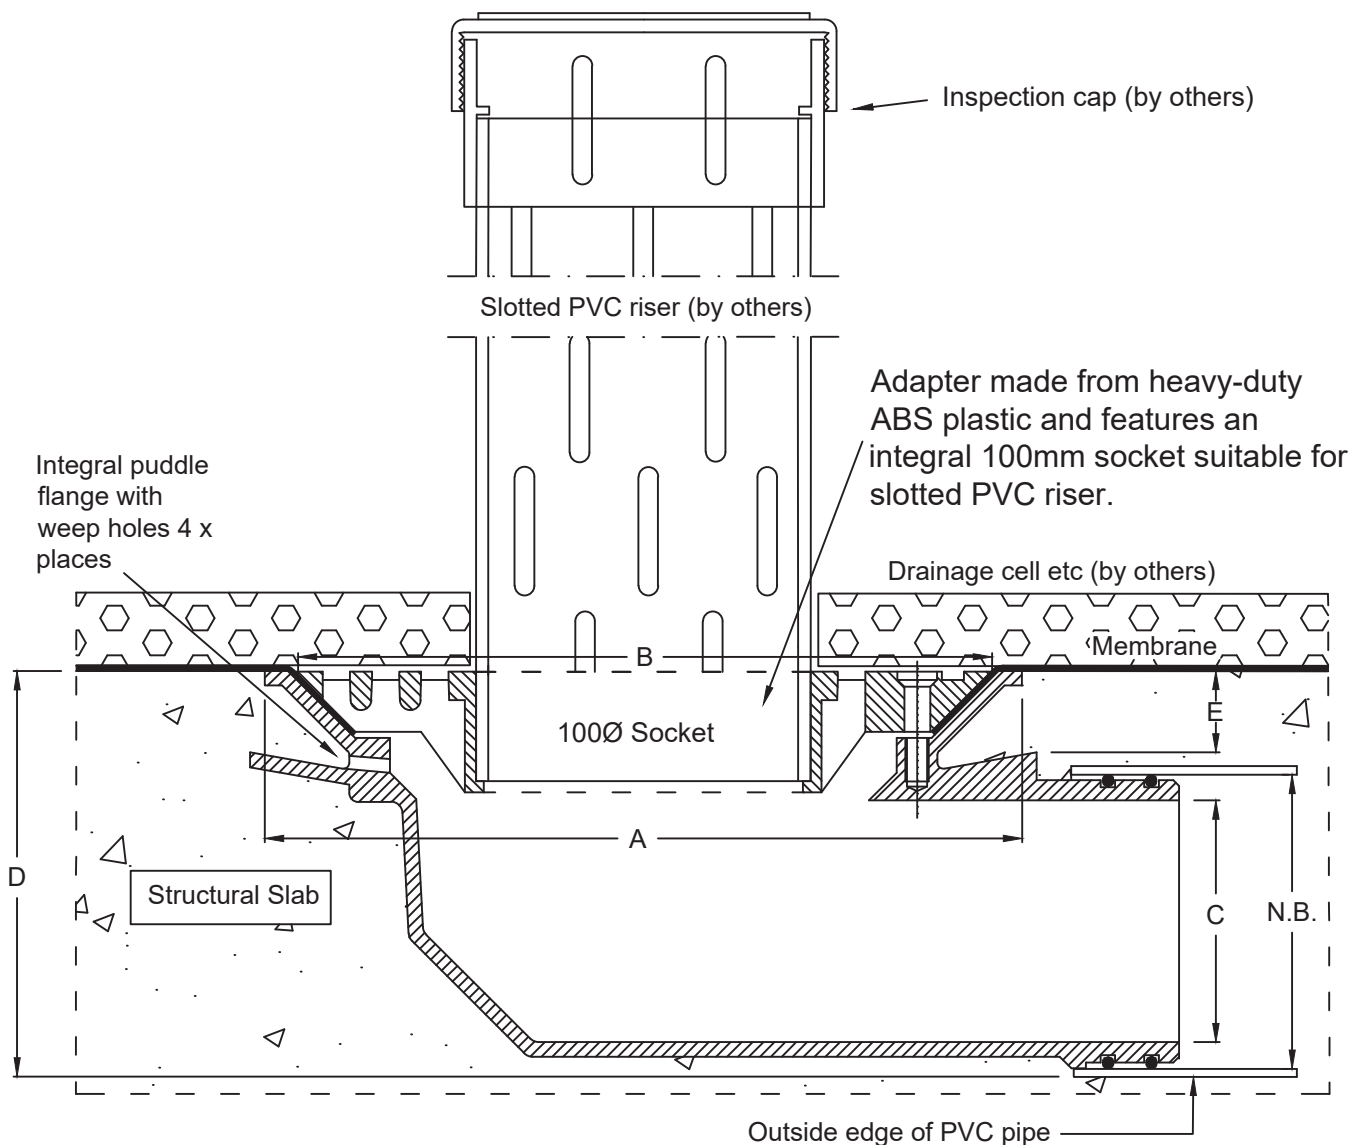

# SPS Truflo 80mm & 100mm 90° RWO with All-purpose Planter Box Adapter

**Specification code:**

TIA80/90PB (80mm CI body with planter box adapter)

TIA100/90PB (100mm CI body with planter box adapter)

N.B.	A	B	C	D	E
80	260	240	62	115	28
100	260	240	83	140	28