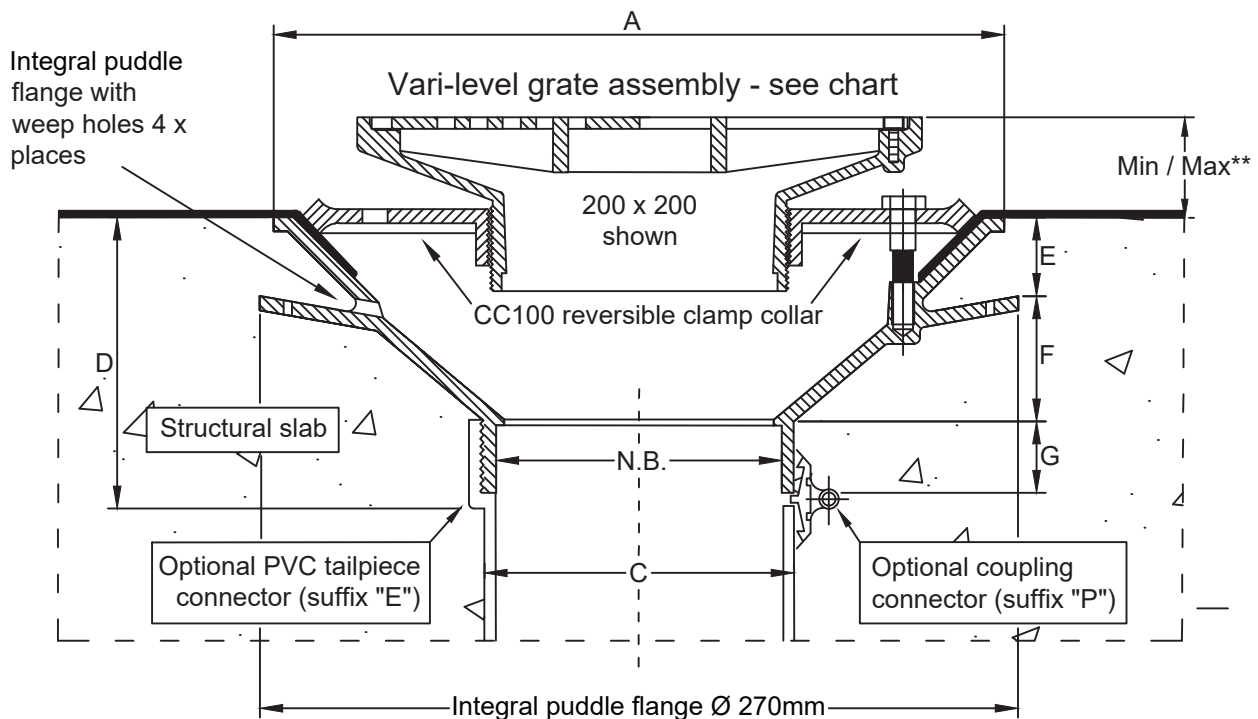

SPS 100mm Truflo Vari-Level Floor Drains

Further to page 1.01 - the 100mm Truflo RWO can be converted into a vari-level drain body with a CC100 reversible clamp collar. The following 100mm BSP grate assemblies can then be installed:

	316SS	304SS	Ni-Br	Bronze	Height Adjustment Min / Max**
130mm Round	R130S	R130S4	n/a	n/a	20mm / 50mm
130mm Square	Q130S	Q130S4	n/a	n/a	20mm / 50mm
130mm Square*	Q130SQ	Q130SQ4	n/a	n/a	20mm / 50mm
150mm Round	R150S	R150S4	R150N	R150G	25mm / 60mm
150mm Square	Q150S	Q150S4	Q150N	Q150G	25mm / 60mm
150mm Square*	Q150SQ	Q150SQ4	n/a	n/a	25mm / 60mm
200mm Square	Q200S	Q200S4	Q200N	Q200G	30mm / 70mm
200mm Square*	Q200SQ	Q200SQ4	n/a	n/a	30mm / 70mm
225mm Round	R225S	R225S4	R225N	n/a	30mm / 70mm

* = grid pattern

** = EP100 extension piece available to extend height

N.B	A	B	C	D	E	F	G
100	260	240	103	106	28	45	25

Metabronze Industries Ltd.

Office: 09 441 3824 Email: sales@metabronze.co.nz Website: metabronze.co.nz