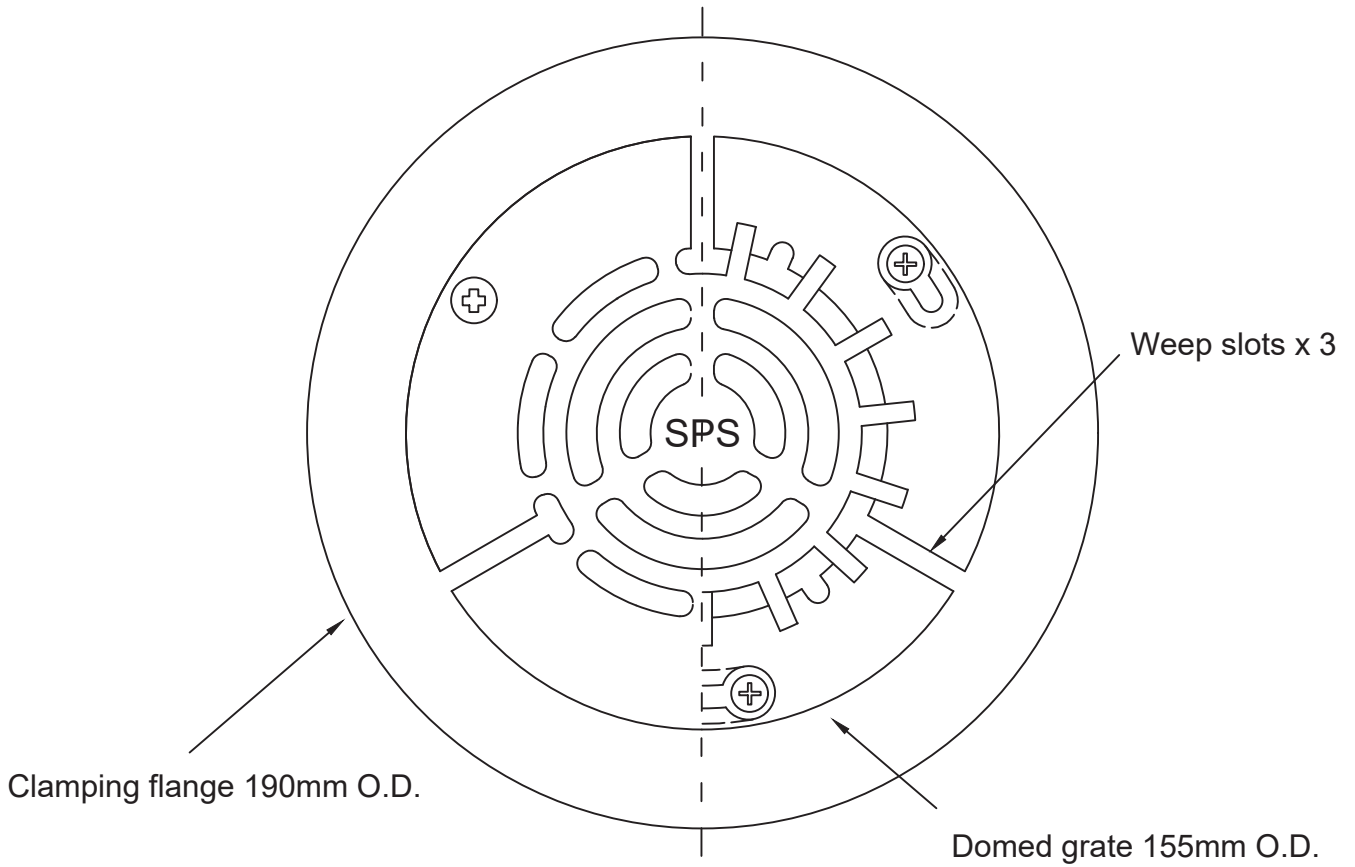

SPS 100mm Retro-fit Dome/Flat Grate & Flange

Specification code:
 RC100AD (304 s/s flange, aluminium dome)
 RC100AF (304 s/s flange, aluminium flat grate)

Typical Application