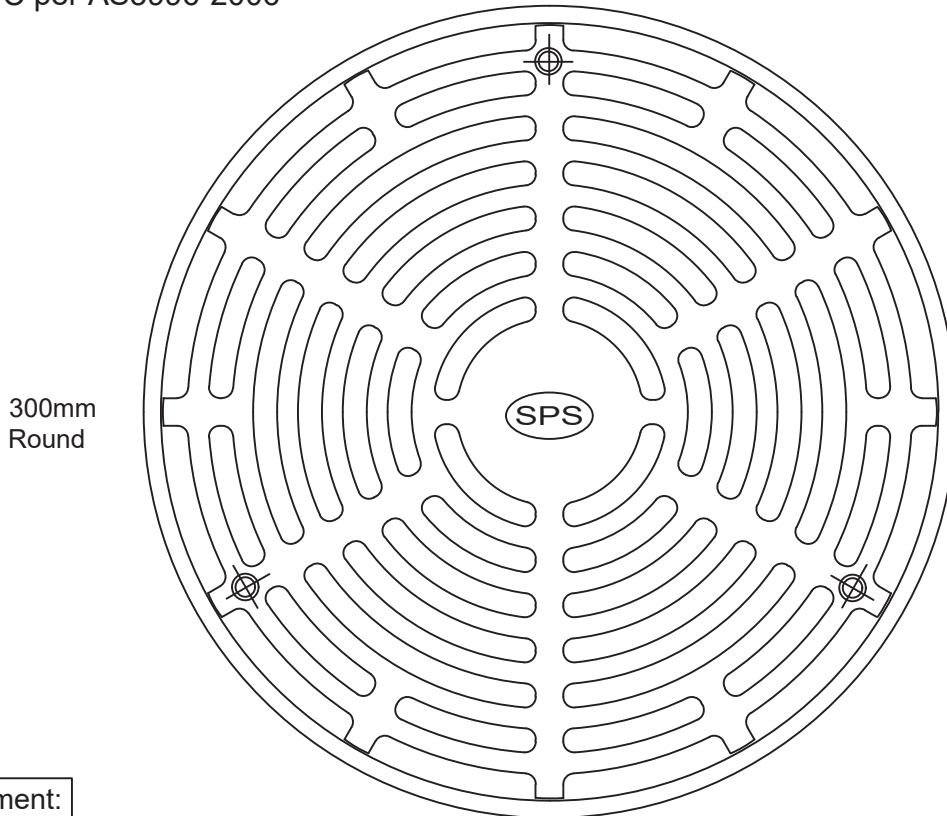

SPS 300mm Round Vari-Level Vertical Drain

150mm Outlet or 100mm Outlet

Specification code:

R300D/C150 (galvanised ductile iron grate, CI lower body)
 R300S/C150 (satin 316 stainless steel grate, CI lower body)
 For a 100mm outlet, use suffix "C100" not "C150"

Load Class C per AS3996-2006

- Height-adjustable round grate & frame.
- Grate assembly available in galvanised ductile iron, nickel-bronze, and 316 stainless steel.
- 150mm or 100mm Truflo CI lower body with 150mm BSP reversible clamp collar.