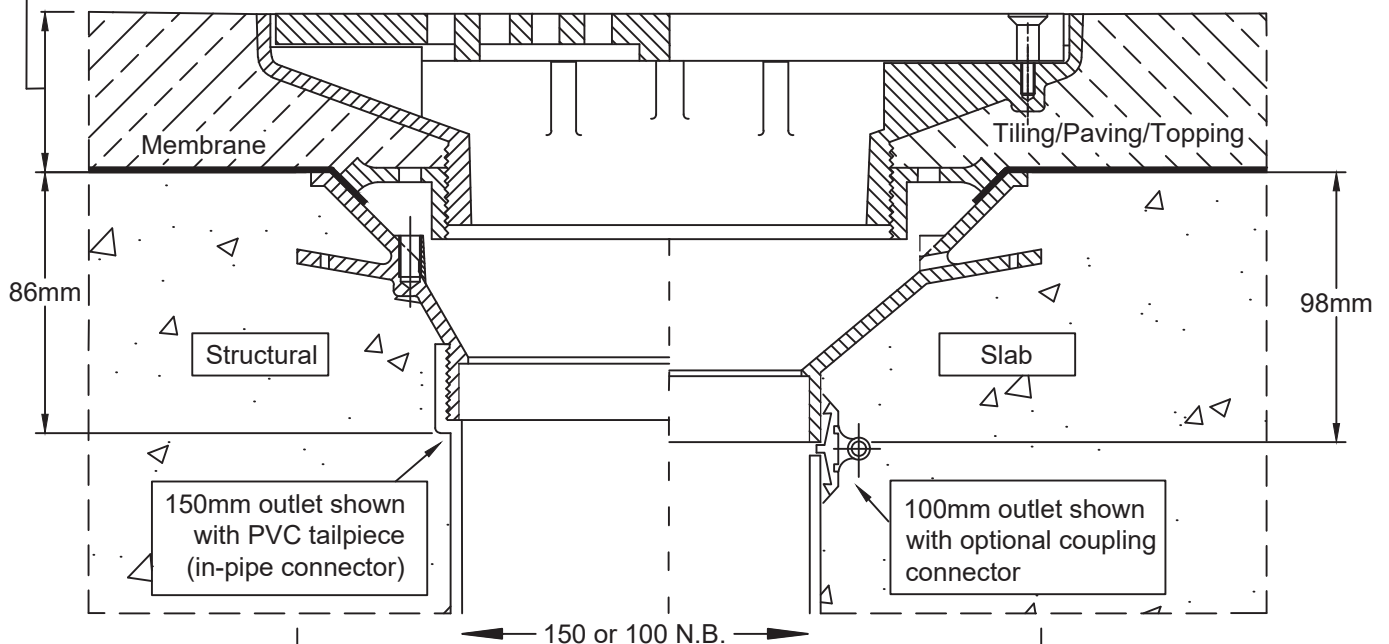

SPS 300mm Round Vari-Level Vertical Drain

150mm Outlet or 100mm Outlet

Specification code:

R300D/C150 (galvanised ductile iron grate, CI lower body)
 R300S/C150 (satin 316 stainless steel grate, CI lower body)
 For a 100mm outlet, use suffix "C100" not "C150"

Load Class C per AS3996-2006

- Height-adjustable round grate & frame.
- Grate assembly available in galvanised ductile iron, nickel-bronze, and 316 stainless steel.
- 150mm or 100mm Truflo CI lower body with 150mm BSP reversible clamp collar.

Typical Application

Height adjustment:
 Min. 50mm
 Max. 90mm**

**For additional height, use EP150 extension piece

Metabronze Industries Ltd.

Office: 09 441 3824 Email: sales@metabronze.co.nz Website: metabronze.co.nz