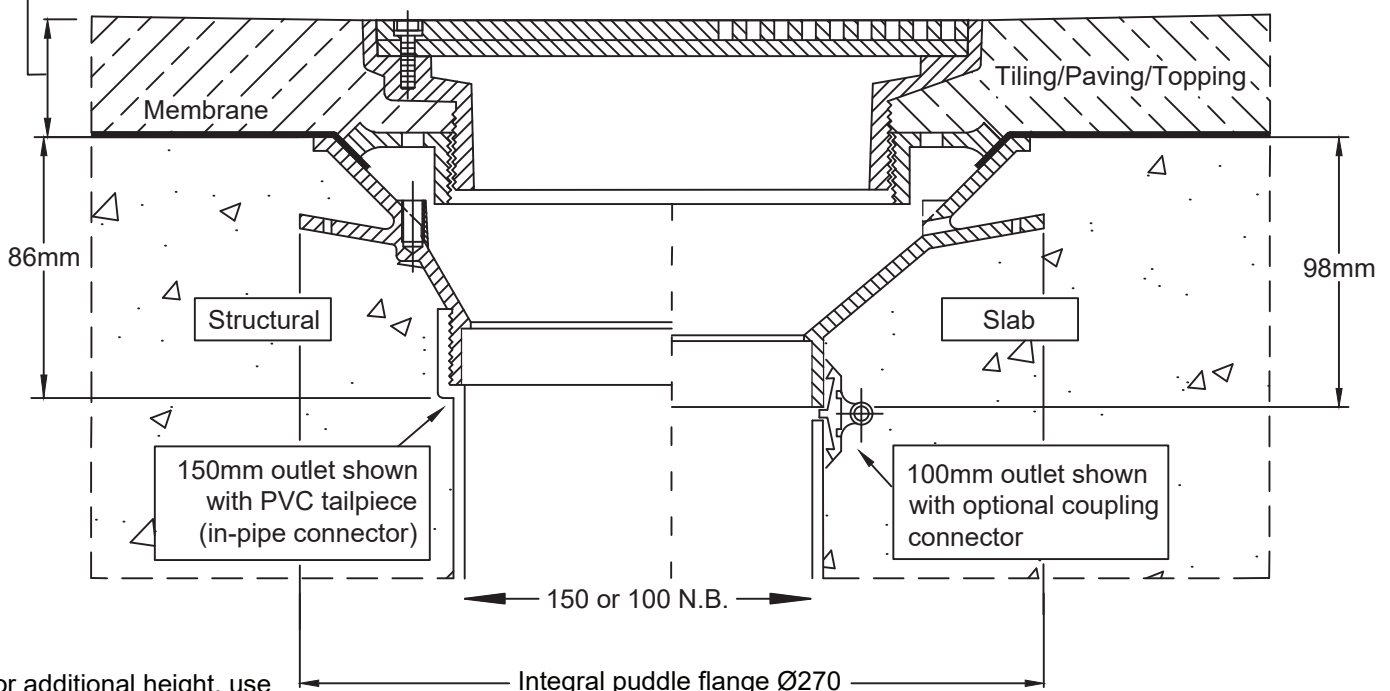

SPS 225mm Round Vari-Level Vertical Drain

150mm Outlet or 100mm Outlet

Specification code:

R225N/C150 (nickel-bronze grate, CI lower body) *special order*
 R225S4/C150 (Polished 304SS grate, CI lower body) *special order*
 R225S/C150 (Satin 316SS grate, CI lower body)
 For a 100mm outlet, use suffix "C100" not "C150"

Load Class C per AS3996-2006

High-heel friendly pattern (5.5mm gaps)

- Height-adjustable high heel-friendly grate assembly.
- Grate assembly available 316 stainless steel. Polished 304SS and nickel-bronze available only by special order.
- 150mm or 100mm Truflo CI lower body with 150mm BSP reversible clamp collar.

Height adjustment:
 Min. 30mm
 Max. 75mm

Typical Application

**For additional height, use EP150 extension piece

*For flow rate data please refer to appendix.

Metabronze Industries Ltd.

Office: 09 441 3824 Email: sales@metabronze.co.nz Website: metabronze.co.nz