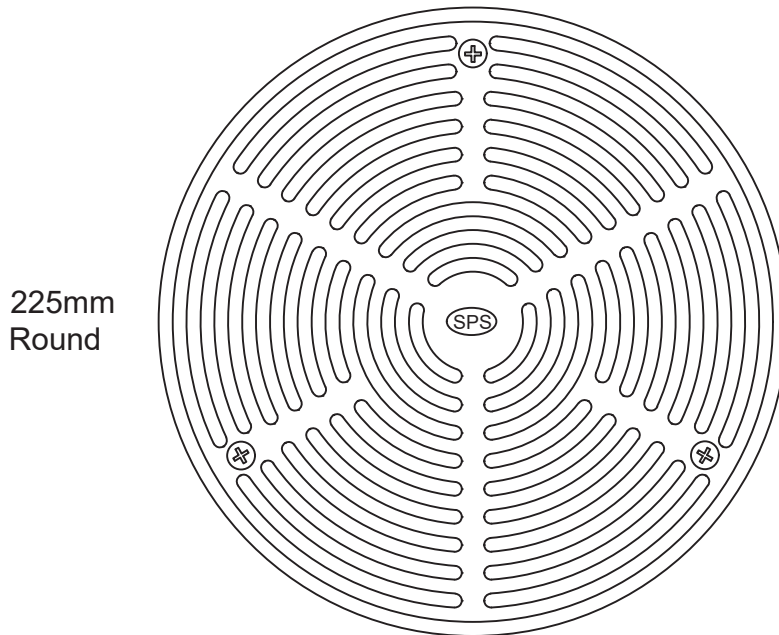

SPS 225mm Round Vari-Level Vertical Drain

150mm Outlet or 100mm Outlet

Specification code:

R225N/C150 (nickel-bronze grate, CI lower body) *special order*
 R225S4/C150 (Polished 304SS grate, CI lower body) *special order*
 R225S/C150 (Satin 316SS grate, CI lower body)
 For a 100mm outlet, use suffix "C100" not "C150"

Load Class C per AS3996-2006

High-heel friendly pattern (5.5mm gaps)

- Height-adjustable high heel-friendly grate assembly.
- Grate assembly available 316 stainless steel. Polished 304SS and nickel-bronze available only by special order.
- 150mm or 100mm Truflo CI lower body with 150mm BSP reversible clamp collar.

Height adjustment:
 Min. 30mm
 Max. 75mm

Typical Application

**For additional height, use EP150 extension piece

*For flow rate data please refer to appendix.

Metabronze Industries Ltd.

Office: 09 441 3824 Email: sales@metabronze.co.nz Website: metabronze.co.nz