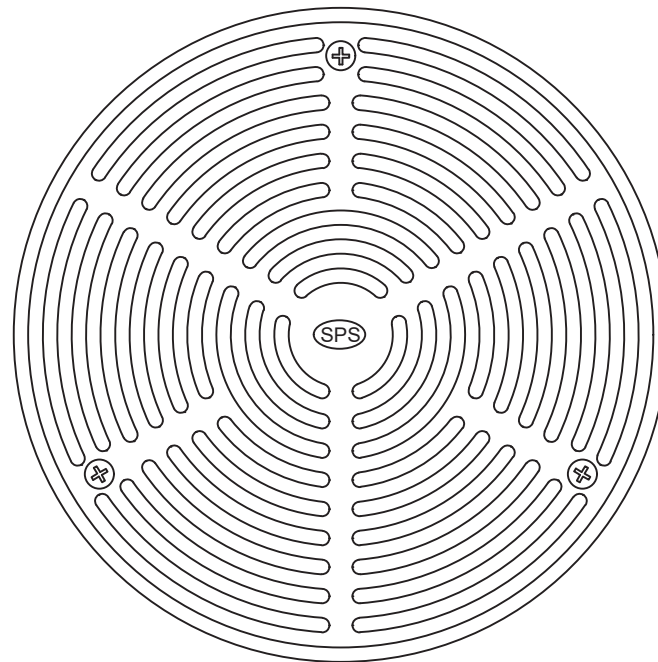

SPS 225mm Round Vari-Level Floor Drain With Side-Outlet Lower Body

Specification codes:

R225N/C109 (nickel bronze grate, CI lower body) *special order*

R225S/C109 (satin 316 SS grate, CI lower body)

Side outlet - "C109" = 100mm; "C89" = 80mm

100mm outlet
80mm outlet

High-heel friendly pattern (5.5mm gaps)

225mm
Round

- Height-adjustable heel-friendly grate assembly.
- Available in satin 316 stainless steel. Nickel-bronze and polished 304SS available by special order only.
- CI "Truflor" side-outlet lower body with 100mm BSP reversible clamp collar.