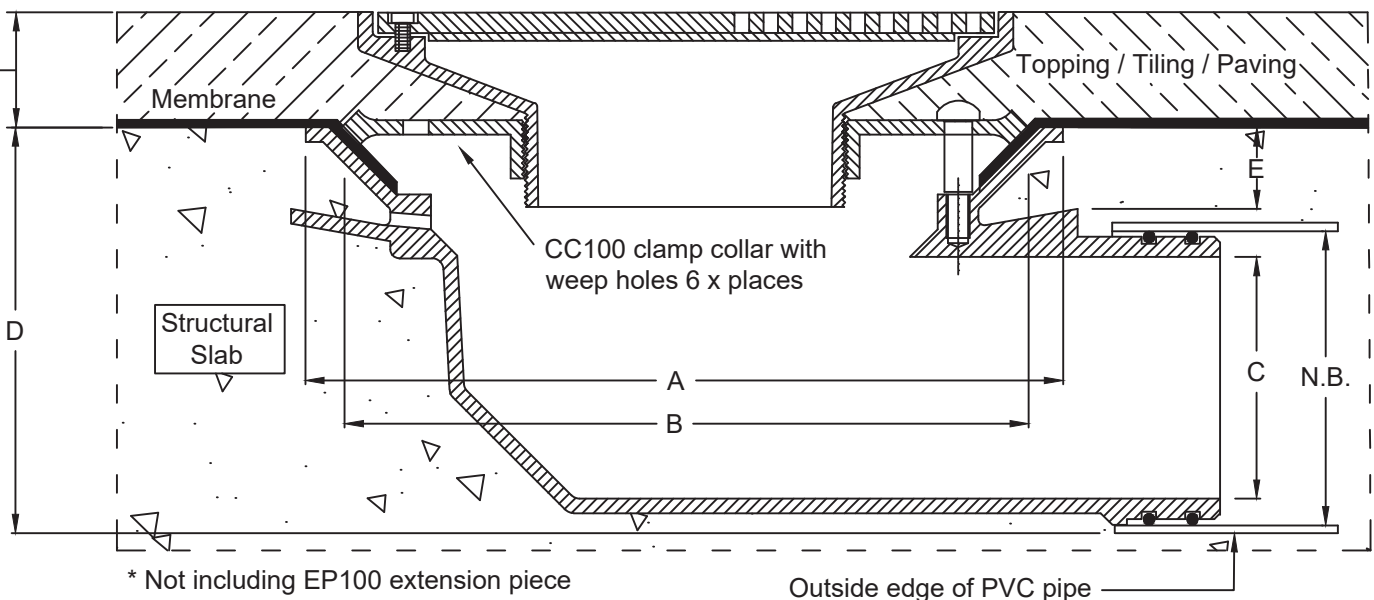

225mm
Round

- Height-adjustable heel-friendly grate assembly.
- Available in satin 316 stainless steel. Nickel-bronze and polished 304SS available by special order only.
- CI "Truflor" side-outlet lower body with 100mm BSP reversible clamp collar.

Height adjustment:
Min. 30mm
Max. 70mm*

Typical Application