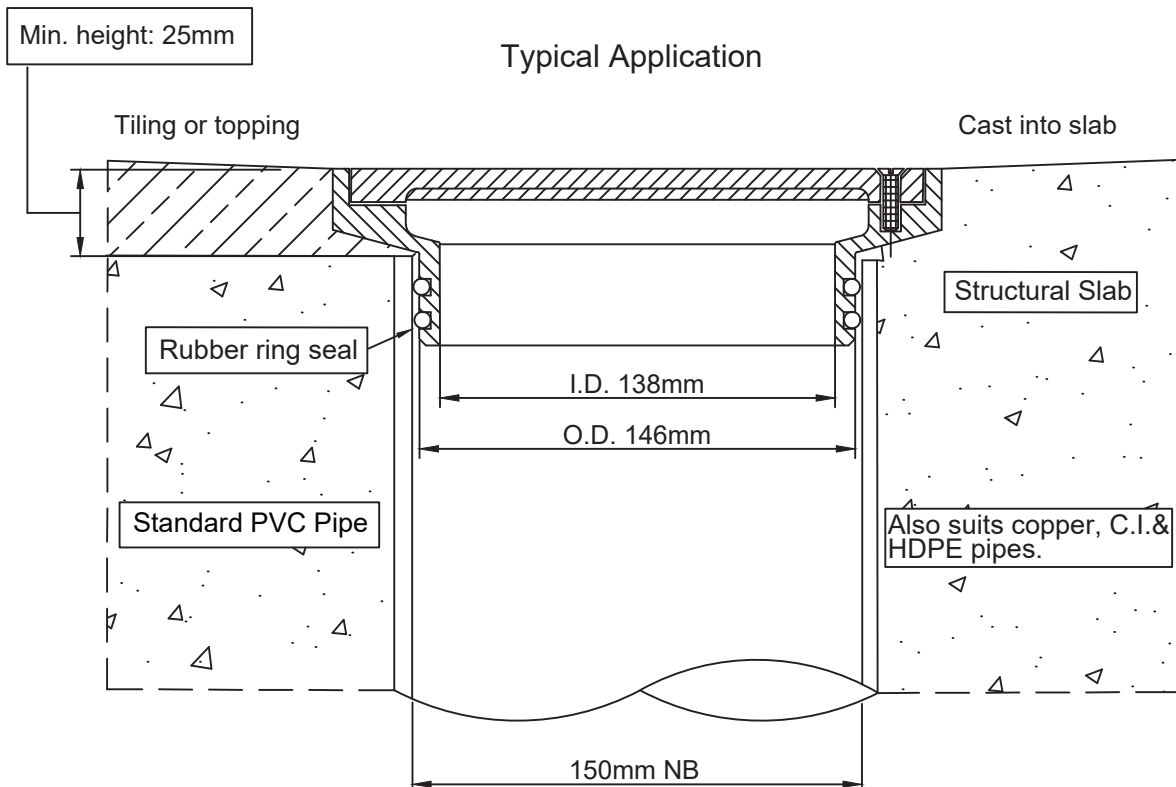

Metabronze Industries Ltd.

Office: 09 441 3824 Email: sales@metabronze.co.nz Website: metabronze.co.nz