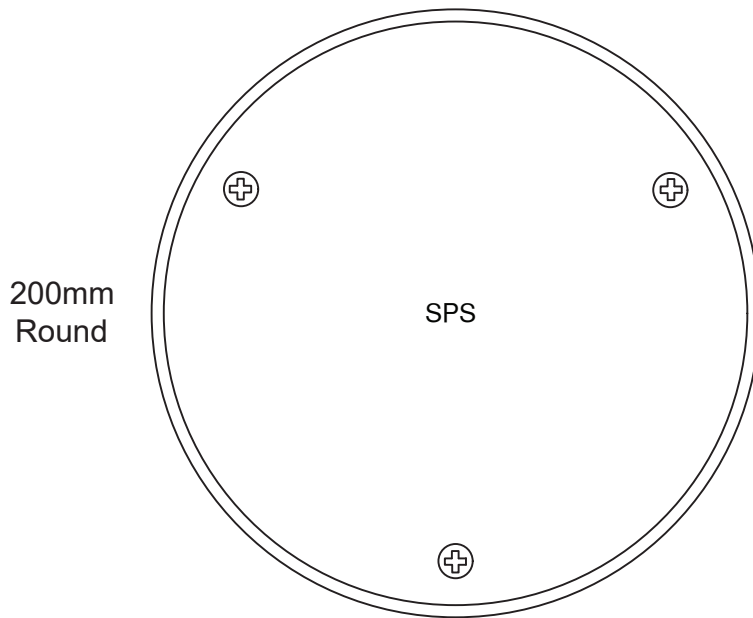

SPS 200mm Round Push-in Cleanout (150mm outlet)

Specification codes:

R200/150SCR4 (Polished 304 stainless steel)
R200/150SCR (Satin 316 stainless steel) *SPECIAL*
R200/150SCRN (Non-slip 316 stainless steel)

- Heavy-duty cleanout in cast 304SS and non-slip 316SS. Satin 316SS available by special order.
- Security screws also available.

⊗ — Optional security screws (use suffix "/SEC")