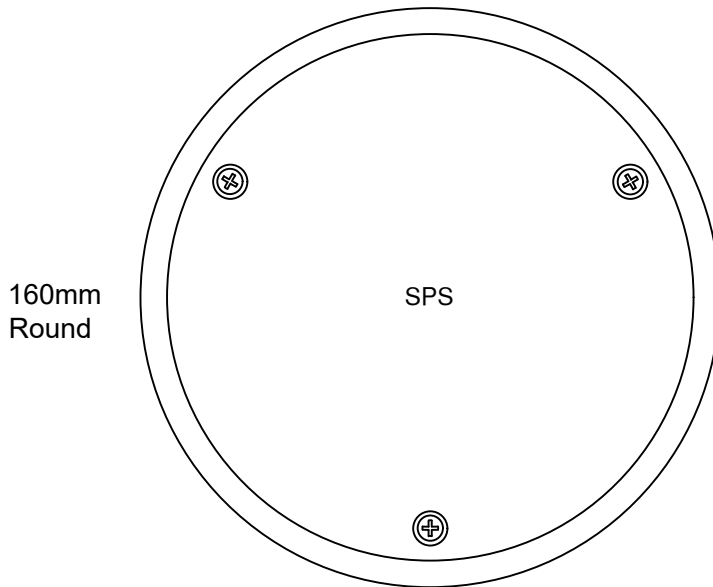

# SPS 160mm Round Push-in Cleanout

## "Ultra-compact"

### 150mm Outlet

Specification codes:  
R160SCR (satin 316 stainless steel)  
R160SCR4 (polished 304 stainless steel)

Typical Application

**Speciality Plumbing Supplies Pty Ltd**

Tel: (02) 9417 1900 Fax: (02) 9417 0108 E-mail: [info@spsdrains.com.au](mailto:info@spsdrains.com.au)