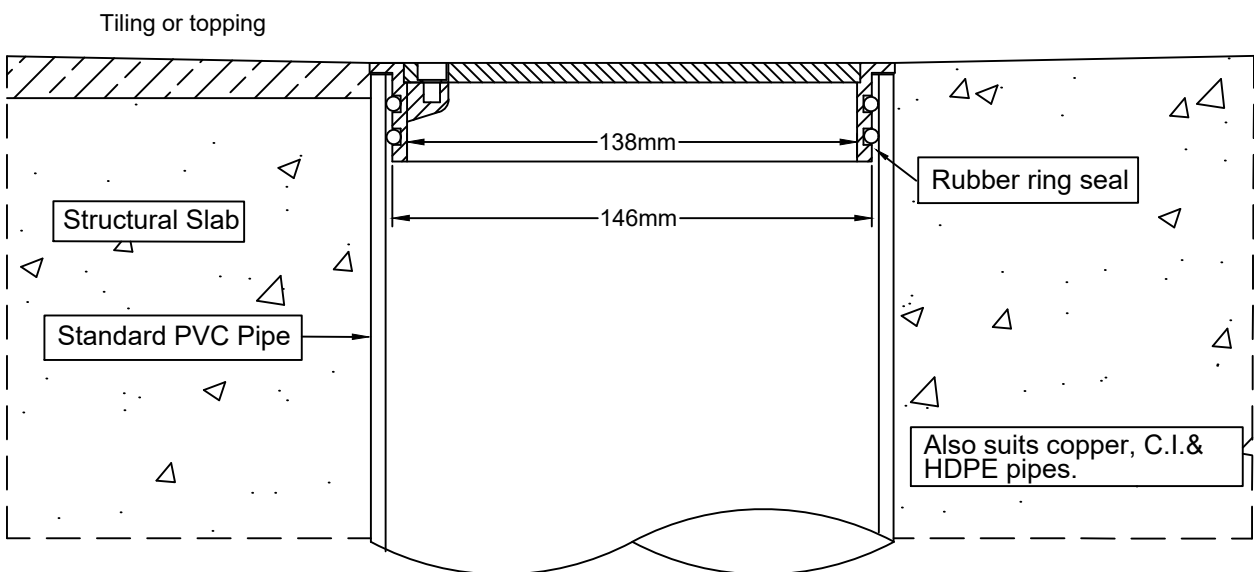

# SPS 160mm Round Push-in Cleanout

## "Ultra-compact"

### 150mm Outlet

Specification codes:  
R160SCR (satin 316 stainless steel)  
R160SCR4 (polished 304 stainless steel)

Typical Application

**Speciality Plumbing Supplies Pty Ltd**

Tel: (02) 9417 1900 Fax: (02) 9417 0108 E-mail: [info@spsdrains.com.au](mailto:info@spsdrains.com.au)