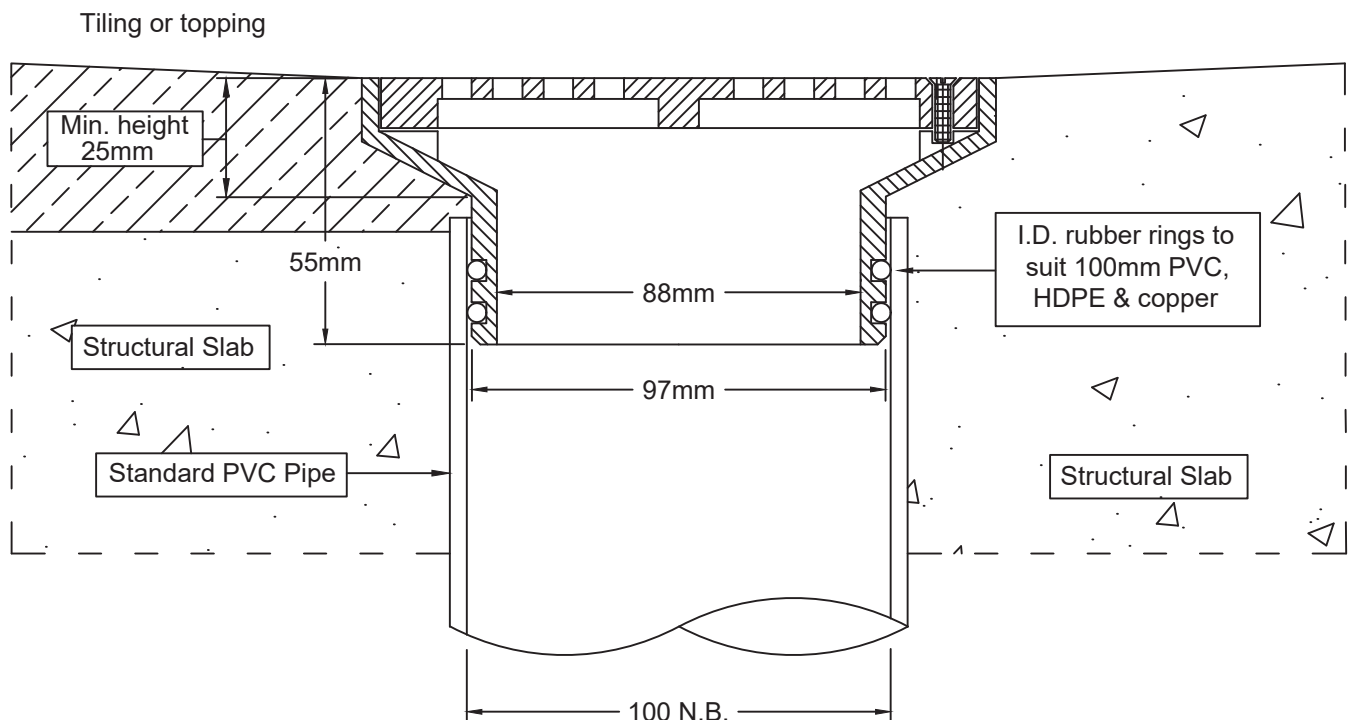

SPS 150mm Round Push-in Floor Drain

100mm Outlet

Specification codes:
 R150GR (finished bronze) *special order*
 R150NR (finished nickel bronze) *special order*
 R150SR (satin 316 stainless steel)
 R150SR4 (polished 304 stainless steel)

High-heel friendly pattern (5mm gaps)

Installation with puddle flange

Typical Application

*For flow rate data please refer to appendix.

Metabronze Industries Ltd.

Office: 09 441 3824 Email: sales@metabronze.co.nz Website: metabronze.co.nz