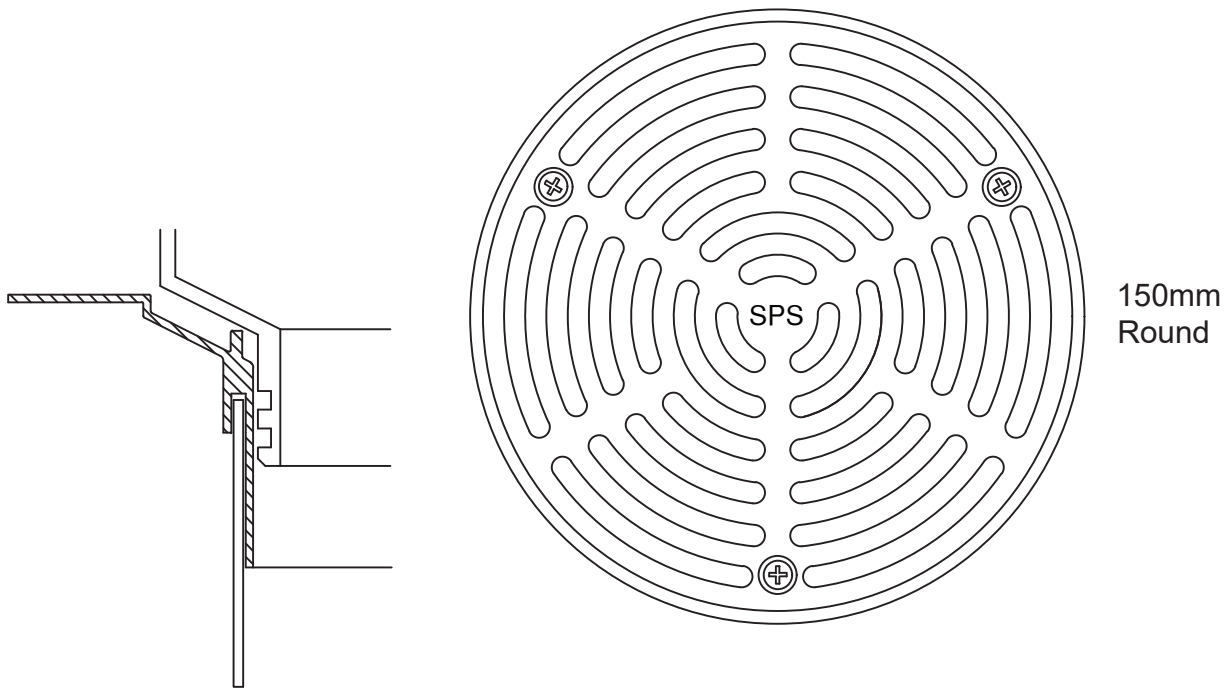

SPS 150mm Round Push-in Floor Drain

100mm Outlet

Specification codes:
 R150GR (finished bronze) *special order*
 R150NR (finished nickel bronze) *special order*
 R150SR (satin 316 stainless steel)
 R150SR4 (polished 304 stainless steel)

High-heel friendly pattern (5mm gaps)

Installation with puddle flange

Typical Application

*For flow rate data please refer to appendix.

Metabronze Industries Ltd.

Office: 09 441 3824 Email: sales@metabronze.co.nz Website: metabronze.co.nz