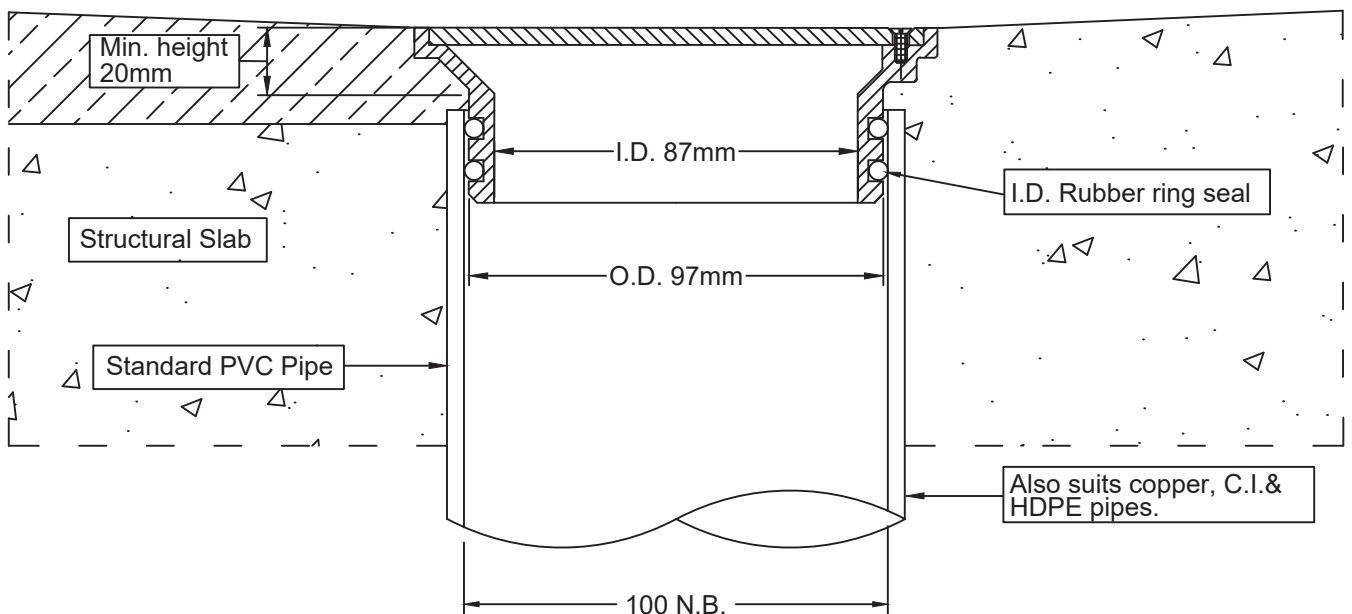

Typical Application

Tiling or topping

Cast into slab

Metabronze Industries Ltd.

Office: 09 441 3824 Email: sales@metabronze.co.nz Website: metabronze.co.nz

7.01