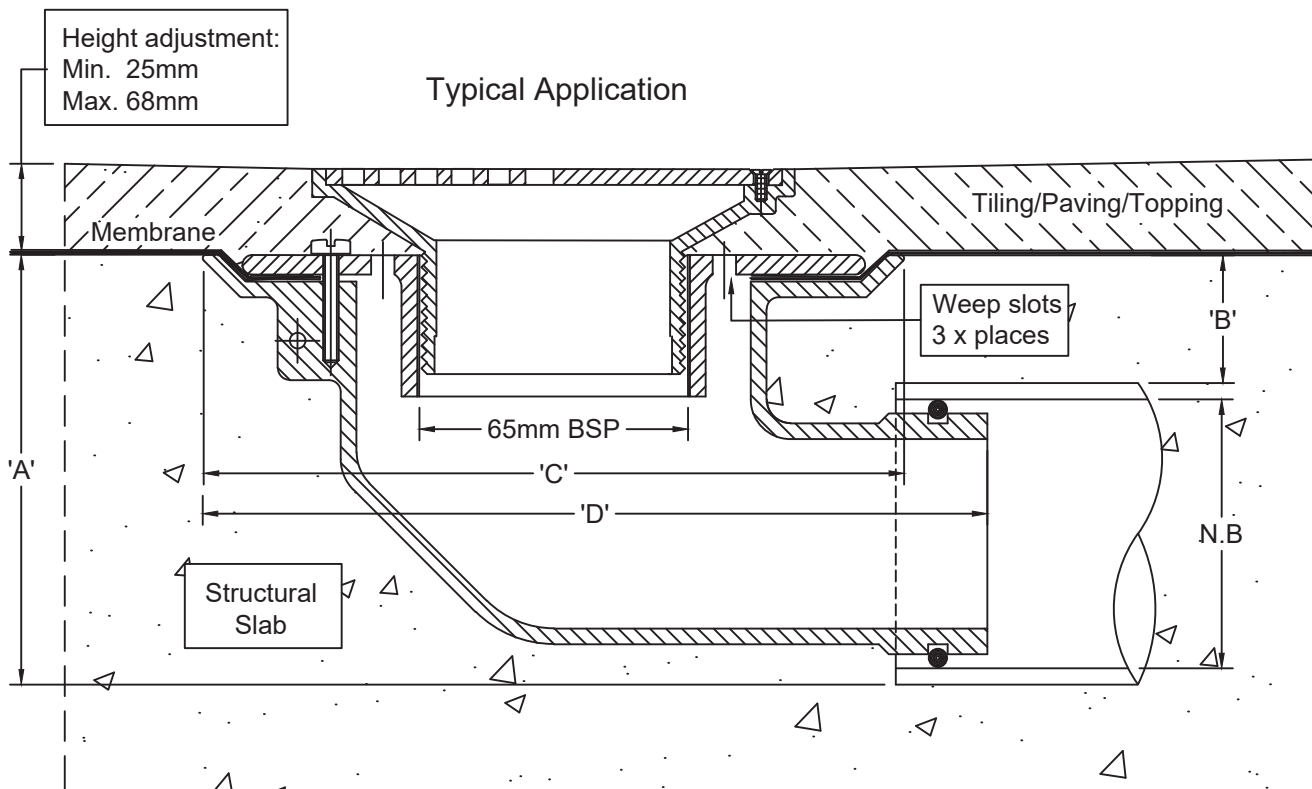

# SPS 130mm Round Vari-Level Side Outlet Drain

Specification code:

R130S4/C90 (polished 304 stainless steel, ABS lower body)

R130S/C90 (satin 316 stainless steel grate, ABS lower body)

## 65/50mm outlet

- Round grate assembly available in polished 304 or satin 316 stainless steel.
- ABS 90° Body and Reversible Membrane Clamp Collar with female 65mm BSP thread.

Outlet pushes into 65mm PVC or copper with o-ring connection, or connects to 50mm PVC/HDPE with no-hub coupling.