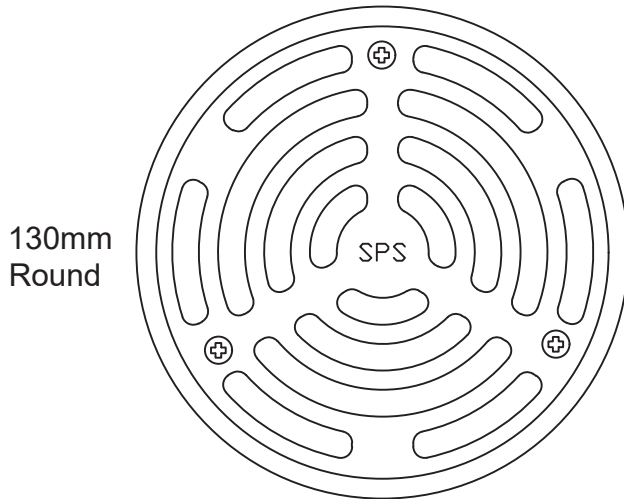

# SPS 130mm Round Vari-Level Side Outlet Drain

Specification code:

R130S4/C90 (polished 304 stainless steel, ABS lower body)

R130S/C90 (satin 316 stainless steel grate, ABS lower body)

## 65/50mm outlet

- Round grate assembly available in polished 304 or satin 316 stainless steel.
- ABS 90° Body and Reversible Membrane Clamp Collar with female 65mm BSP thread.

Outlet pushes into 65mm PVC or copper with o-ring connection, or connects to 50mm PVC/HDPE with no-hub coupling.