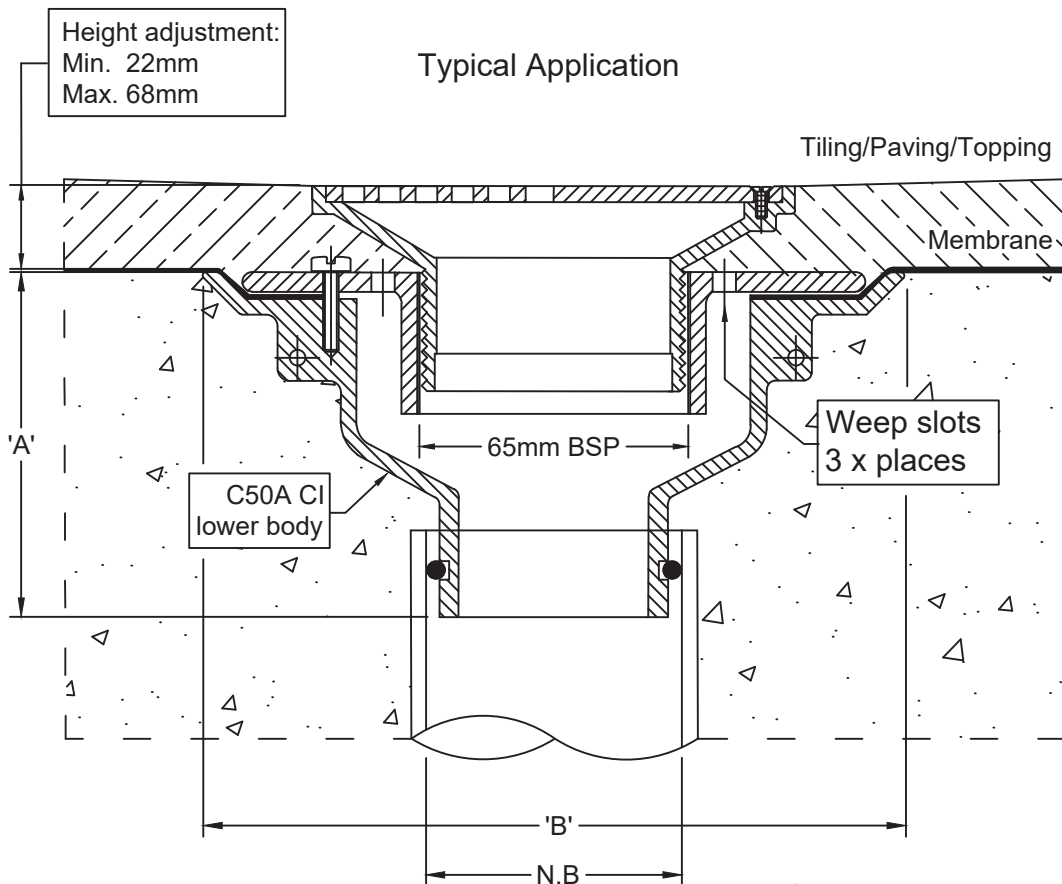

SPS 130mm Round Vari-Level Vertical Drain

65/50mm Outlet

Specification code:

R130S/C65 (satin 316 stainless steel grate, CI lower body)

R130S4/C65 (polished 304 stainless steel grate, CI lower body)

- Round grate available in polished 304 or satin 316 stainless steel.
- Cast iron lower body and reversible membrane clamp collar with female 65mm BSP thread.

Outlet pushes into 65mm PVC or copper with o-ring connection, or connects to 50mm PVC / HDPE with no-hub coupling.

N.B.	A	B
50	90	180
65	60	180

Metabronze Industries Ltd.

Office: 09 441 3824 Email: sales@metabronze.co.nz Website: metabronze.co.nz