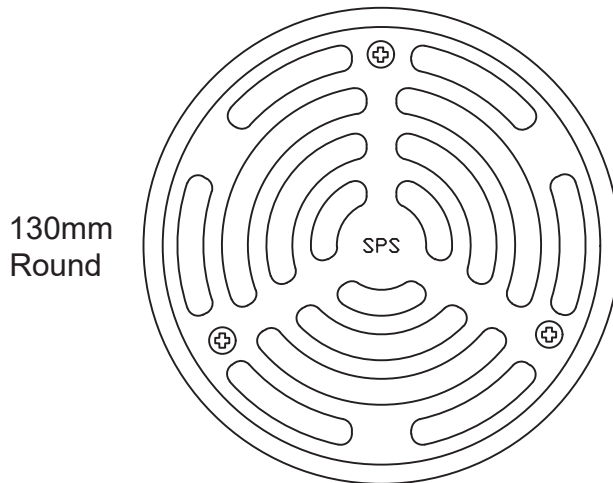

SPS 130mm Round Vari-Level Vertical Drain

65/50mm Outlet

Specification code:

R130S/C65 (satin 316 stainless steel grate, CI lower body)

R130S4/C65 (polished 304 stainless steel grate, CI lower body)

- Round grate available in polished 304 or satin 316 stainless steel.
- Cast iron lower body and reversible membrane clamp collar with female 65mm BSP thread.

Outlet pushes into 65mm PVC or copper with o-ring connection, or connects to 50mm PVC / HDPE with no-hub coupling.

N.B.	A	B
50	90	180
65	60	180

Metabronze Industries Ltd.

Office: 09 441 3824 Email: sales@metabronze.co.nz Website: metabronze.co.nz