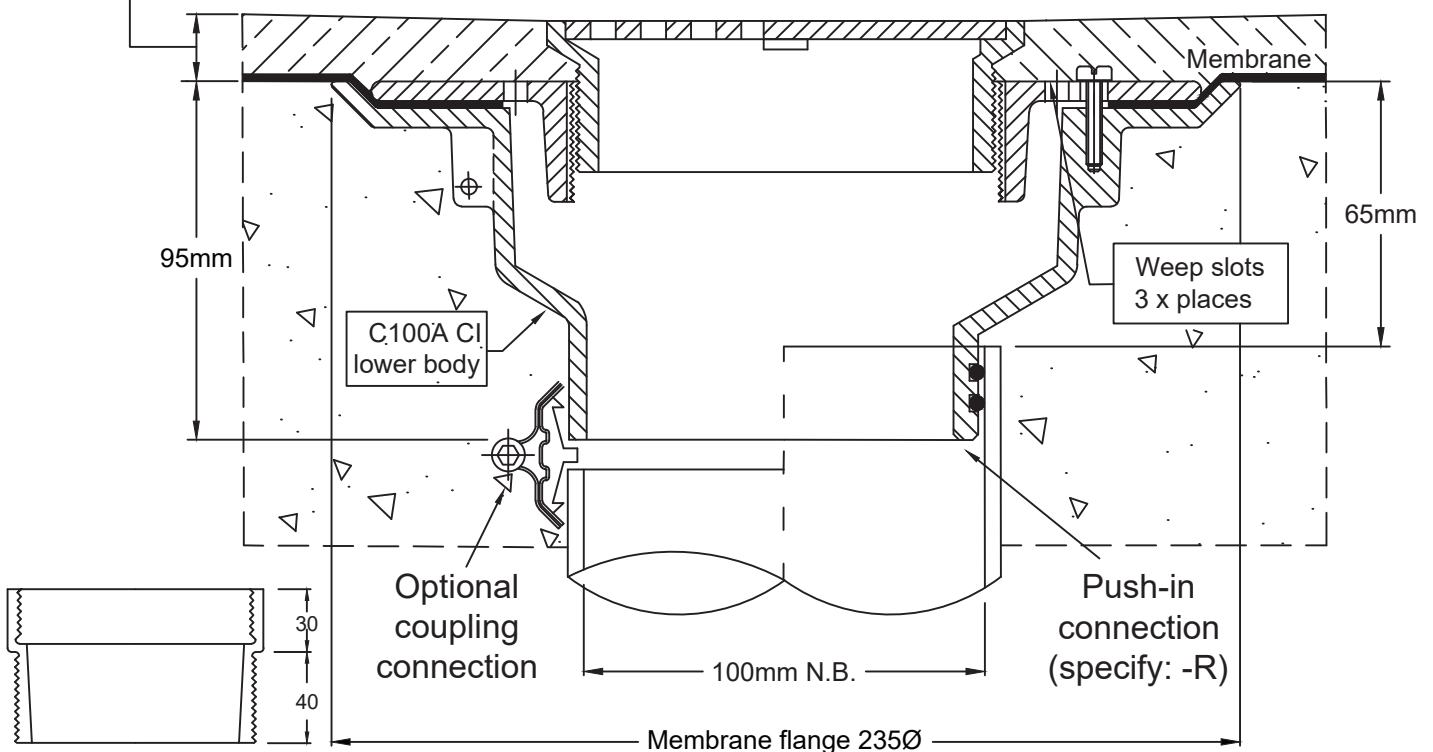

# SPS 130mm Round Vari-Level Vertical Drain

**Specification codes:**

R130S4/C (polished 304 stainless steel grate)

R130S/C (satin 316 stainless steel grate)

Includes 100mm cast iron lower body

- Height-adjustable grate assembly.
- Available in polished 304 or satin 316 stainless steel.
- C100A CI "deluxe" lower body with reversible clamp collar.

130mm  
Round

Height adjustment:  
Min. 20mm  
Max. 55mm\*\*

Typical Application

Tiling/Paving/Topping

\*\*Optional Extension Piece

Metabronze Industries Ltd.

Office: 09 441 3824 Email: sales@metabronze.co.nz Website: metabronze.co.nz