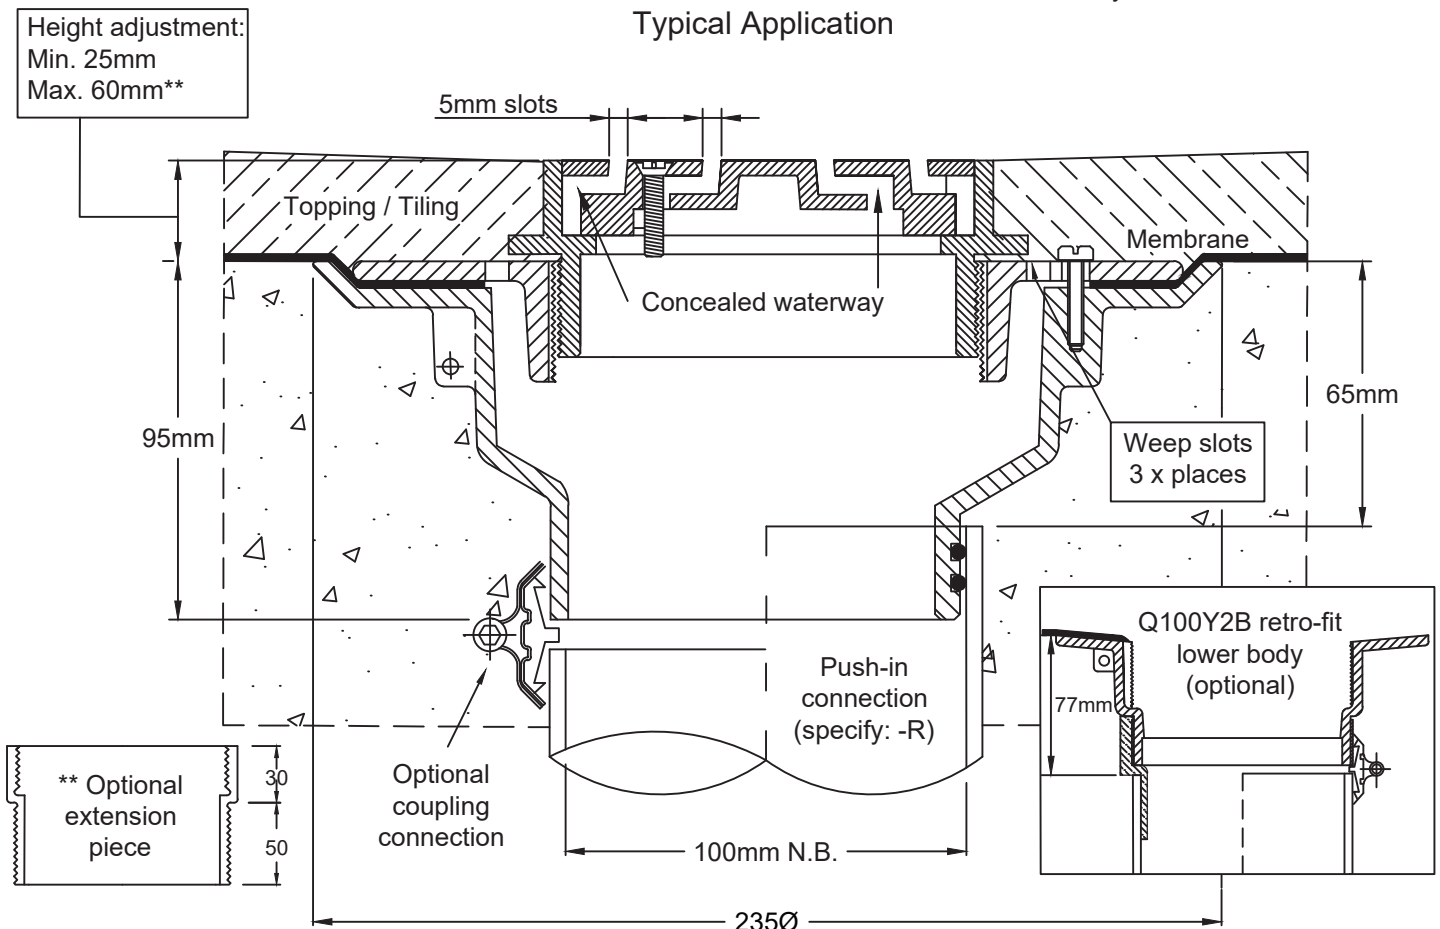

Typical Application

Metabronze Industries Ltd.

Office: 09 441 3824 Email: sales@metabronze.co.nz Website: metabronze.co.nz