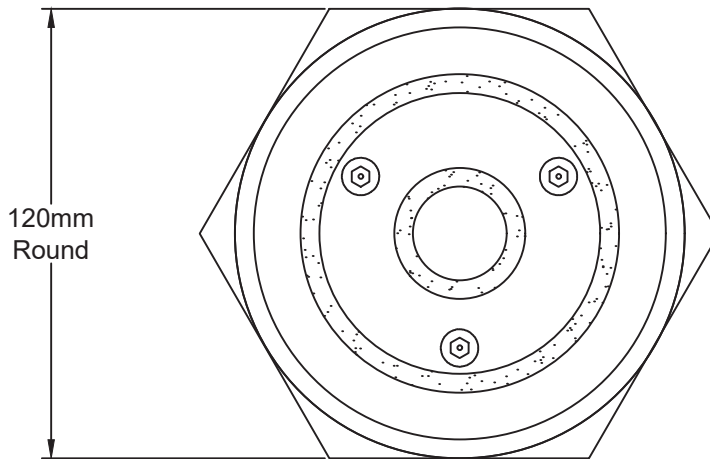

# SPS 120mm Round Prison Floor Waste (100mm Vari-Level) "ACR"

**Specification codes:**

R120S-ACR/E (304 SS grate with PVC adapter \*Not shown\*)

R120S-ACR/C (with C100A cast iron "deluxe" lower body)

R120S-ACR/Q (with Q100Y2B cast iron retro-fit body)

- Heavy-duty, long-lasting all-304 stainless steel floor waste assembly.
- New "Anti-Crocodile-Roll" features, including concealed waterways with no anchor points.
- Includes "Pin-Hex" style security screws. Other versions optional, including "Torx" and "Snake-eye" style.
- C100A CI "deluxe" lower body with reversible clamp collar.
- Q100Y2B retro-fit lower body for in-slab leak control