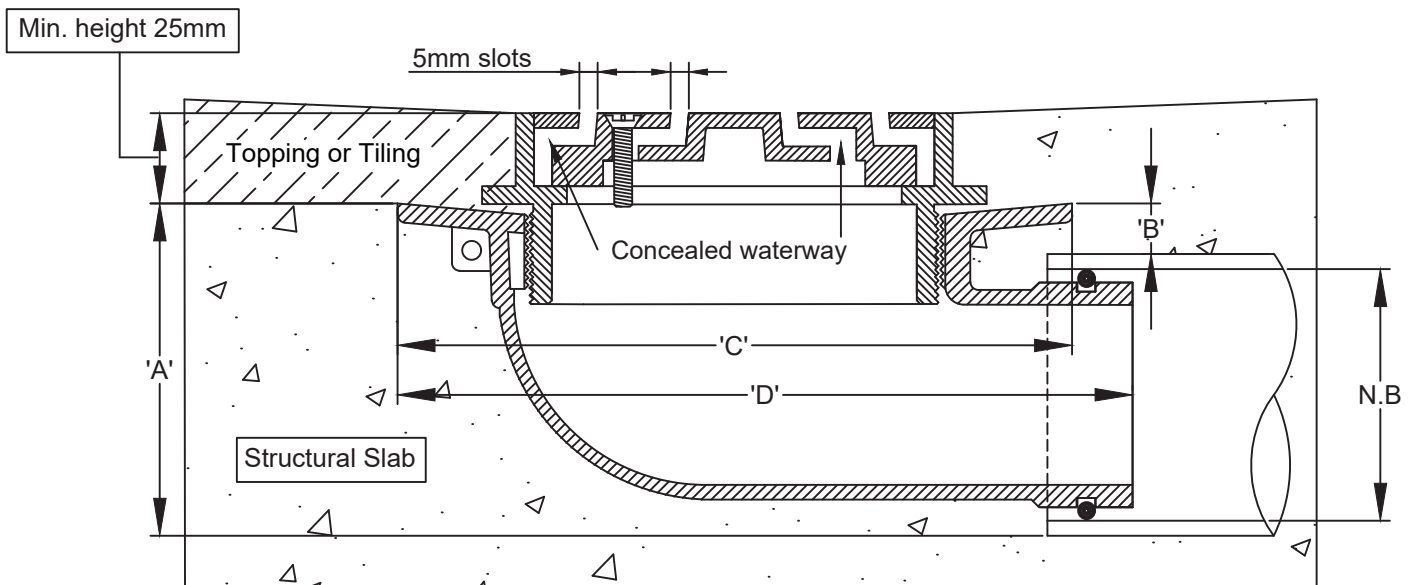

# SPS R120mm Round "ACR" Side Outlet Prison Floor Waste (100x65/50mm)

Specification codes:  
 R120S-ACR4/C90 (Satin 304 stainless steel)  
 Includes Q165/90Y 65/50mm CI side outlet lower body

- Heavy-duty, long-lasting all 304 stainless steel floor waste assembly.
- New "Anti-Crocodile-Roll" features, including concealed waterway and no anchor points.
- Several types of security screw are available, including "torx" style and "snake-eye" style.
- Q165/90Y cast iron side outlet lower body connects to 65mm and 50mm pipe.

## Typical Applications

Spigot pushes into 65mm PVC or copper with o-ring connection, or connects to 50mm PVC/HDPE with no-hub coupling.

Dimensions (mm)

N.B.	A	B	C	D
50	95	18	180	200
65	100	15	180	200

Metabronze Industries Ltd.