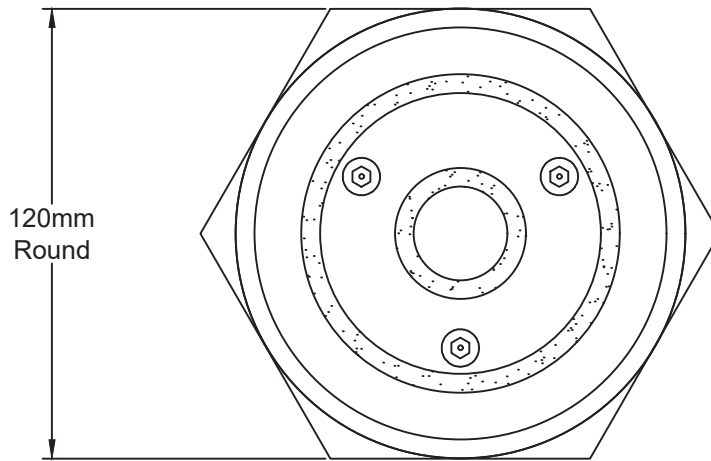

# SPS R120mm Round "ACR" Side Outlet Prison Floor Waste (100x65/50mm)

Specification codes:  
 R120S-ACR4/C90 (Satin 304 stainless steel)  
 Includes Q165/90Y 65/50mm CI side outlet lower body

- Heavy-duty, long-lasting all 304 stainless steel floor waste assembly.
- New "Anti-Crocodile-Roll" features, including concealed waterway and no anchor points.
- Several types of security screw are available, including "torx" style and "snake-eye" style.
- Q165/90Y cast iron side outlet lower body connects to 65mm and 50mm pipe.

## Typical Applications

Spigot pushes into 65mm PVC or copper with o-ring connection, or connects to 50mm PVC/HDPE with no-hub coupling.

Dimensions (mm)

N.B.	A	B	C	D
50	95	18	180	200
65	100	15	180	200

Metabronze Industries Ltd.