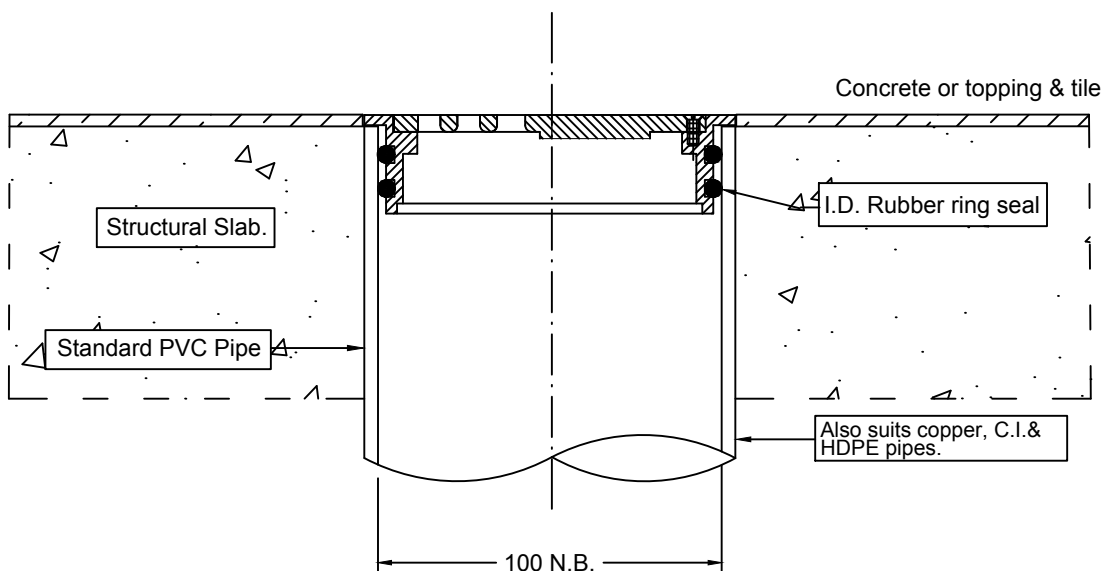

Typical Application

Speciality Plumbing Supplies Pty Ltd

Tel: (02) 9417 1900 Fax: (02) 9417 0108 E-mail: info@spsdrains.com.au