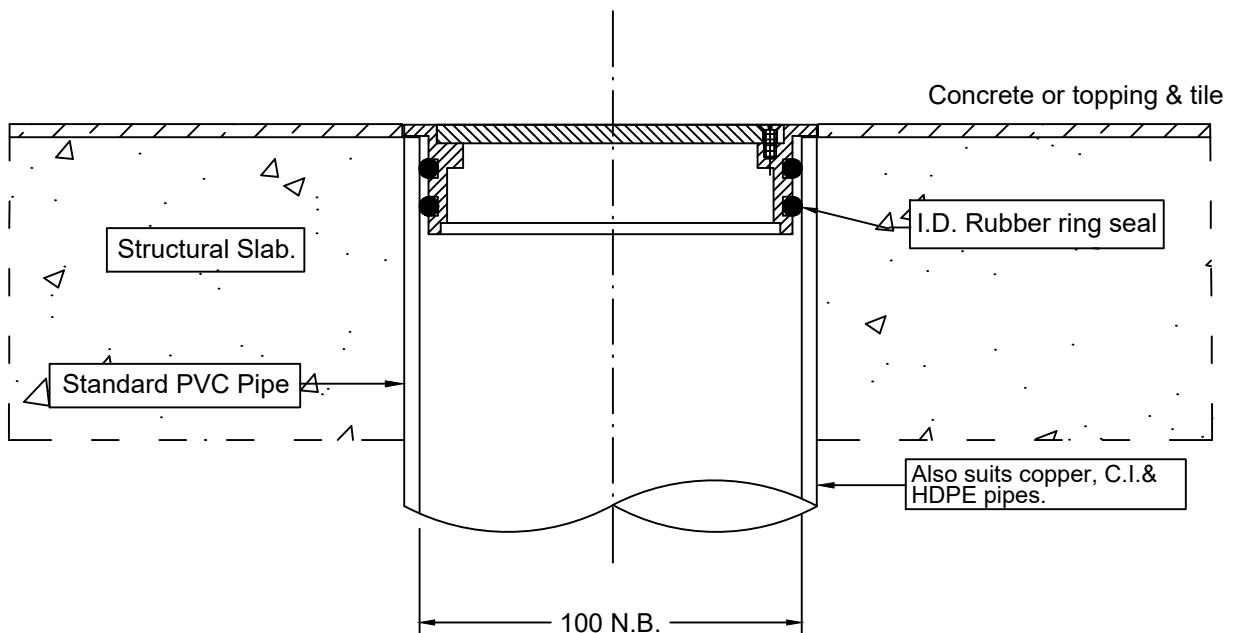

- Light-duty cleanout in cast 316 stainless steel. 304 stainless steel available by special order.
- Security screws also available.
- Suitable for PVC, HDPE or copper

Typical Application