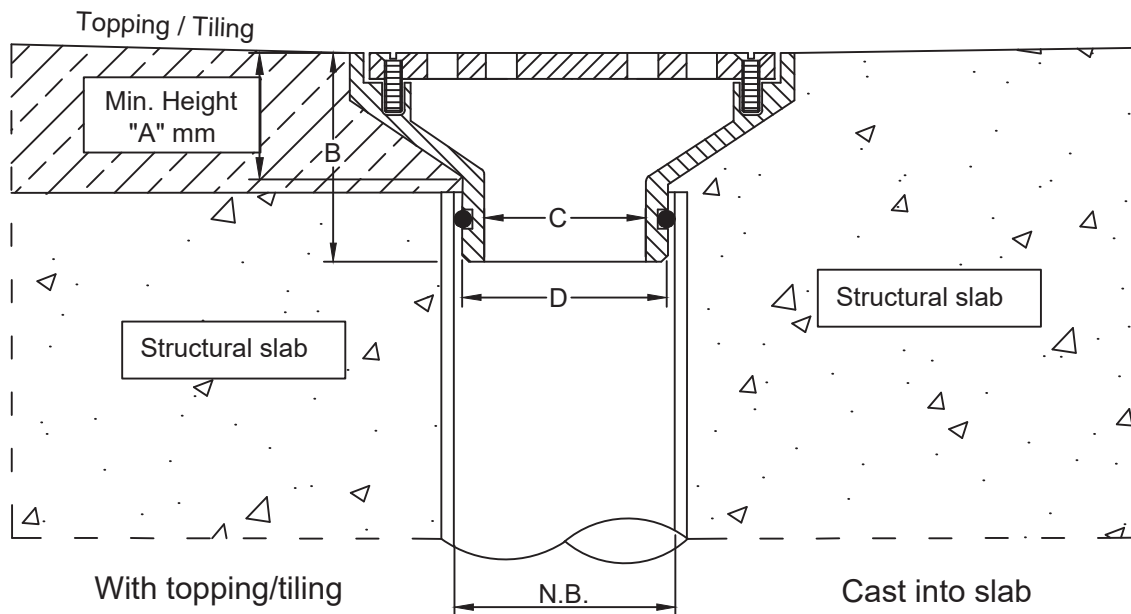

SPS 100mm Round Push-in Floor Drain

50mm outlet

80mm outlet

Specification codes:

- R100SR (50mm, satin 316SS)
- R100SR4 (50mm, polished 304SS)
- R100/80SR (80mm, satin 316SS)
- R100/80SR4 (80mm, polished 304SS)

- Round grate available in 316 stainless steel. 304 grade available by special order.
- O-ring spigot pushes into 50mm or 80mm PVC pipe only.

100mm
Round

Typical Applications

N.B	A	B	C	D
50mm	25	46	42	50
80mm	18	50	64	72