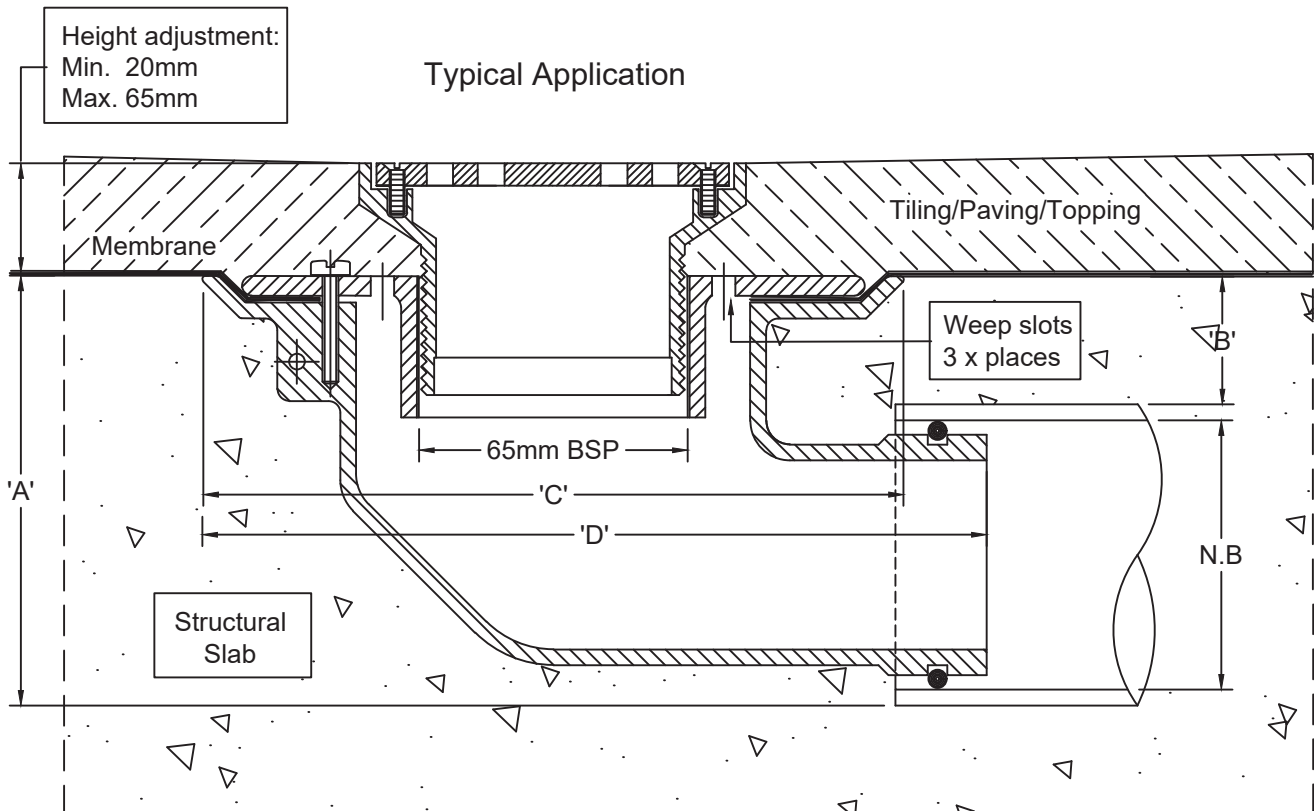

# SPS 100mm Round Vari-Level Side Outlet Drain

## 65/50mm outlet

**Specification code:**

- R100G/C90 (bronze grate, ABS lower body) \*special order\*
- R100N/C90 (nickel-bronze grate, ABS lower body) \*special order\*
- R100S4/C90 (polished 304 stainless steel, ABS lower body)
- R100S/C90 (satin 316 stainless steel grate, ABS lower body)

100mm  
Round

- Round grate available in polished 304 & satin 316 stainless Steel. Bronze and nickel-bronze available by special order only.
- ABS 90° Body and Reversible Membrane Clamp Collar with female 65mm BSP thread.

Outlet pushes into 65mm PVC or copper with o-ring connection, or connects to 50mm PVC/HDPE with no-hub coupling.

N.B.	A	B	C	D
50	100	40	180	200
65	105	37	180	200

\*For flow rate data please refer to appendix.