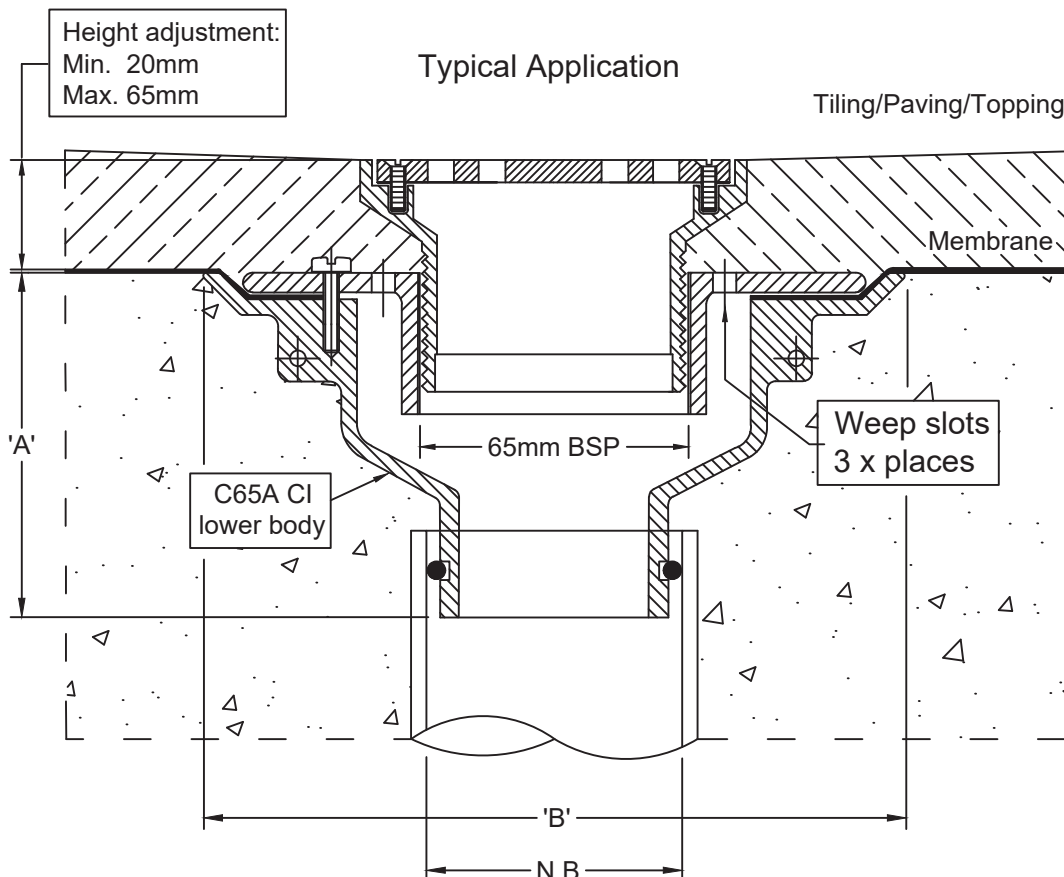

# SPS 100mm Round Vari-Level Vertical Drain

## 65/50mm Outlet

**Specification code:**

- R100G/C65 (bronze grate, CI lower body) \*special order\*
- R100N/C65 (nickel bronze grate, CI lower body) \*special order\*
- R100S4/C65 (polished 304 stainless steel grate, CI lower body)
- R100S/C65 (satin 316 stainless steel grate, CI lower body)

100mm  
Round

- Round grate available in polished 304 & satin 316 Stainless Steel. Bronze and nickel-bronze available by special order.
- Cast iron lower body and reversible membrane clamp collar with female 65mm BSP thread.

Outlet pushes into 65mm PVC or copper with o-ring connection, or connects to 50mm PVC / HDPE with no-hub coupling.

N.B.	A	B
50	90	180
65	60	180

Metabronze Industries Ltd.

Office: 09 441 3824 Email: sales@metabronze.co.nz Website: metabronze.co.nz