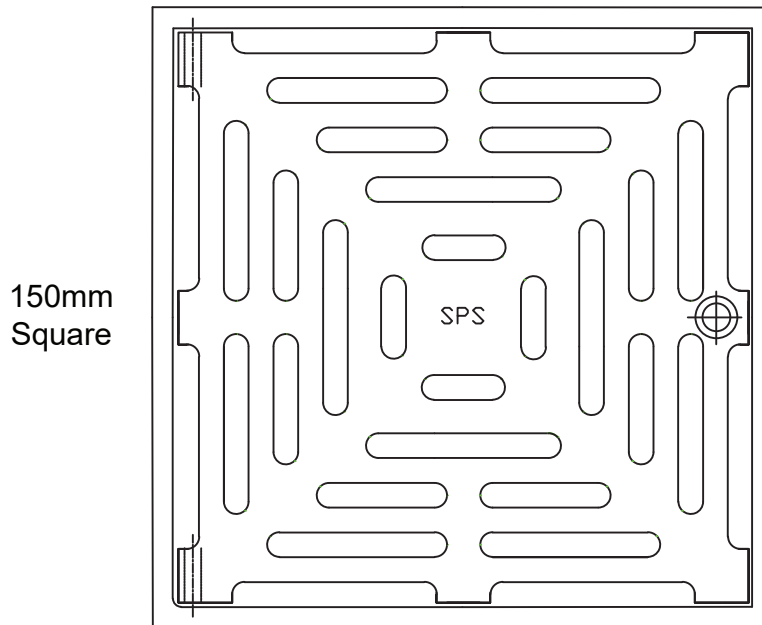

# SPS 150mm Square Hybrid Floor Waste With 100mm "Unifin" Outlet (SS/PVC)

**Specification codes:**

QH150S4F (Polished 304SS grate)

QH150S6F (Satin 316SS grate) \*special order\*

- 150mm Square Floor Waste with "Unifin" connector to suit all known 100mm pipes

- Polished 304 stainless steel hinged grate with PVC underframe ("hybrid" style).

- Satin 316 stainless steel available as special order.

High-heel friendly pattern (6mm gaps)

Typical Application