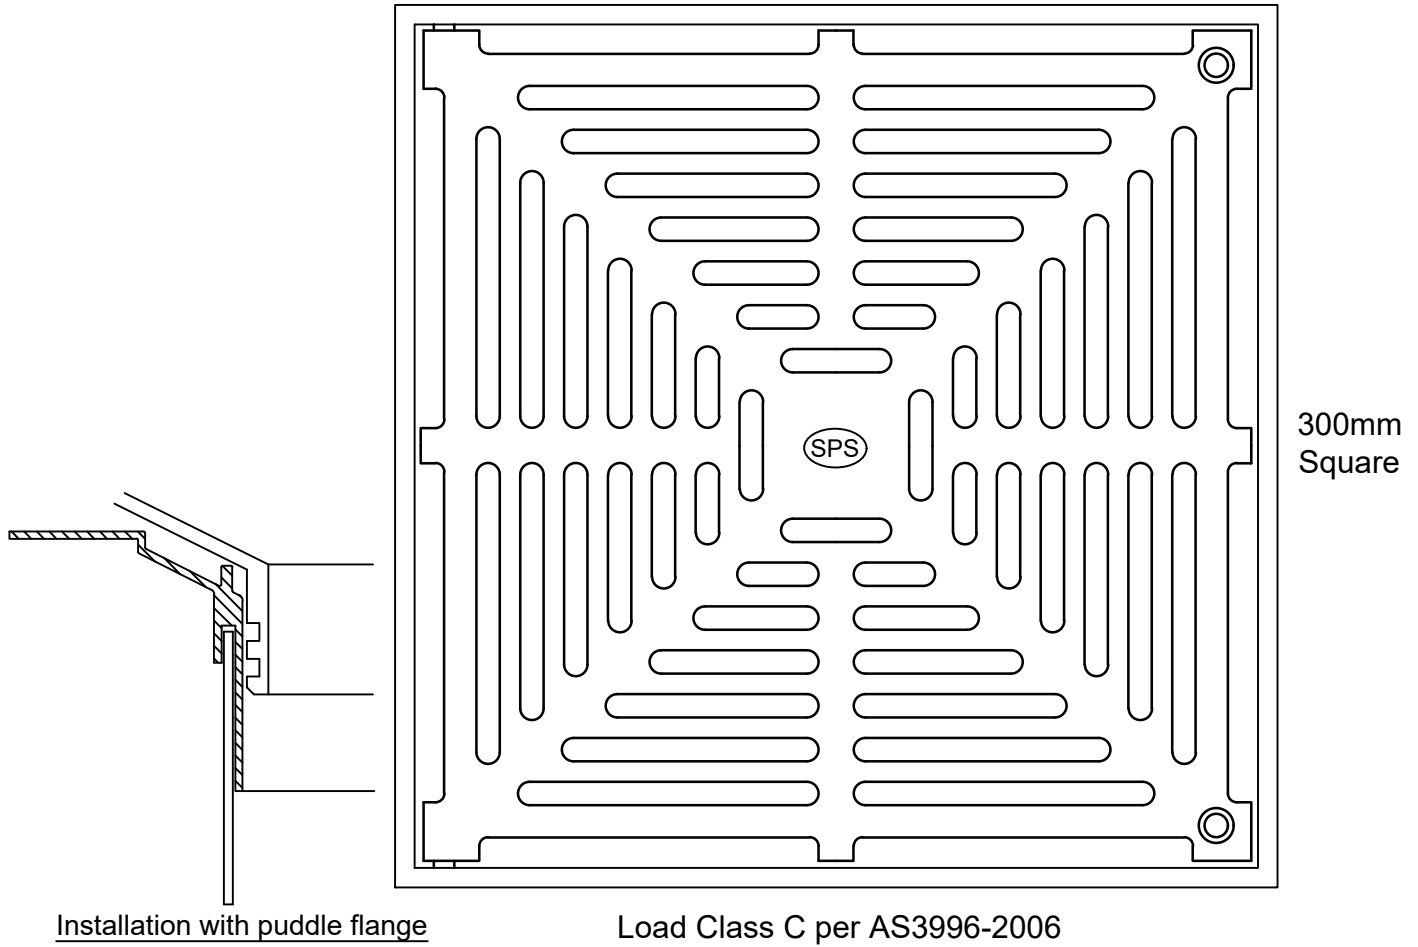

# SPS 300mm Square Push-in Basket Trap

Specification code:  
Q300/100SR-BT (satin 316 stainless steel)

## 100mm Pipe