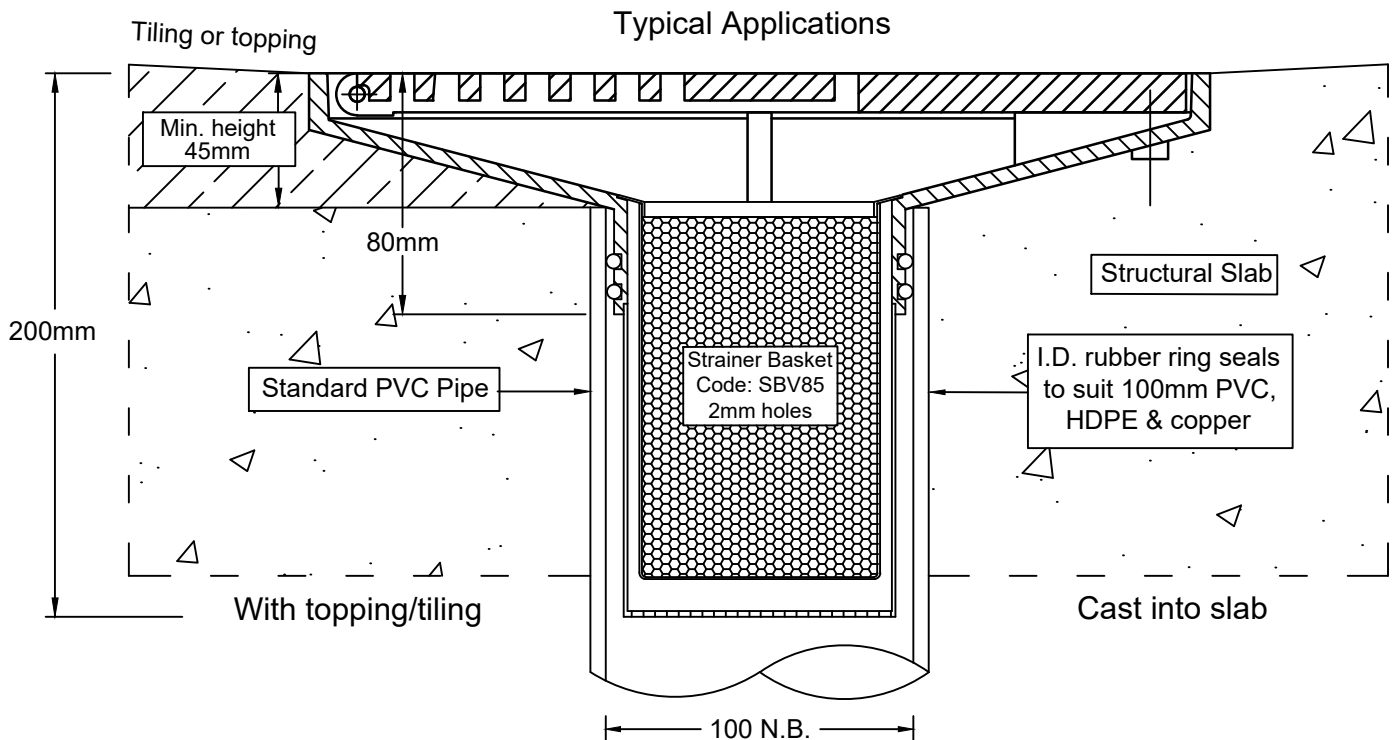

# SPS 300mm Square Push-in Basket Trap

Specification code:  
Q300/100SR-BT (satin 316 stainless steel)

## 100mm Pipe