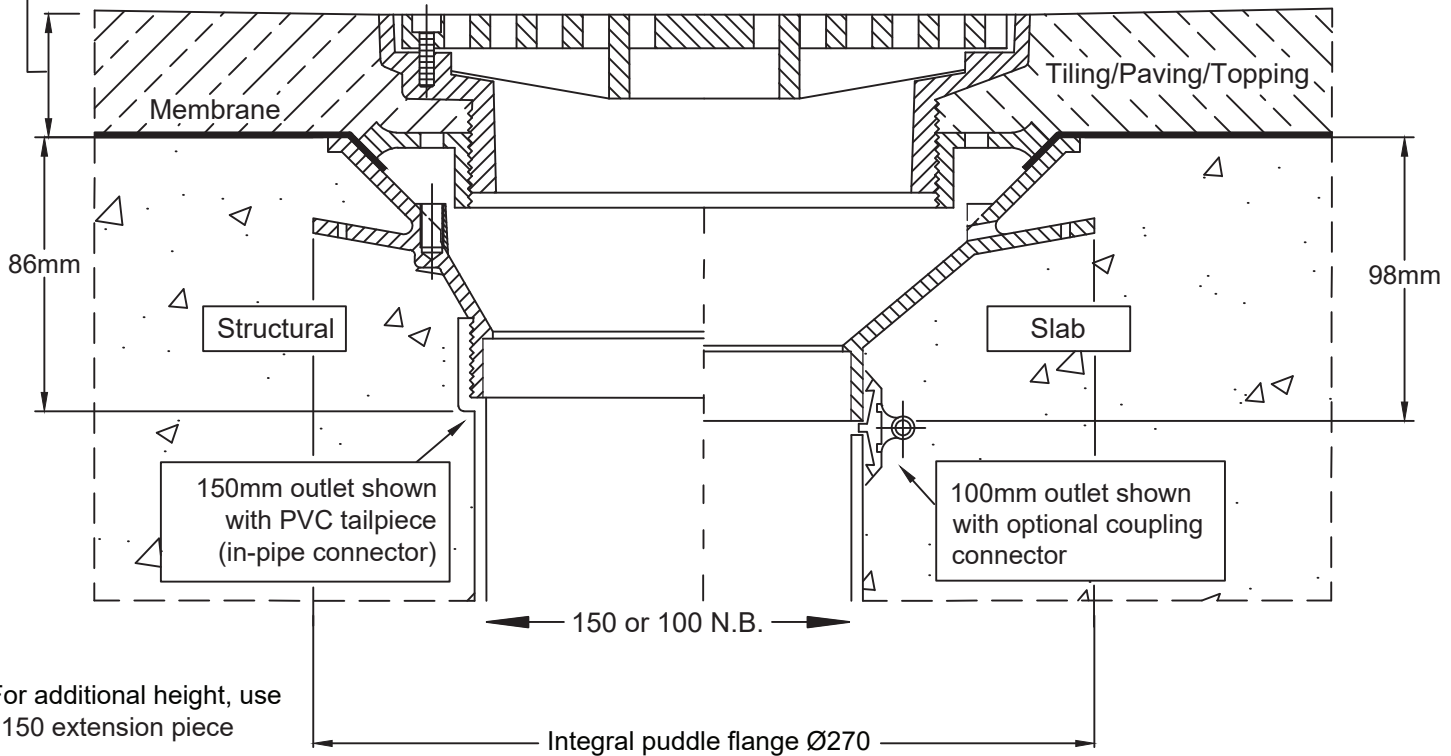

Typical Application

**For additional height, use EP150 extension piece

*For flow rate data please refer to appendix.

Metabronze Industries Ltd.

Office: 09 441 3824 Email: sales@metabronze.co.nz Website: metabronze.co.nz