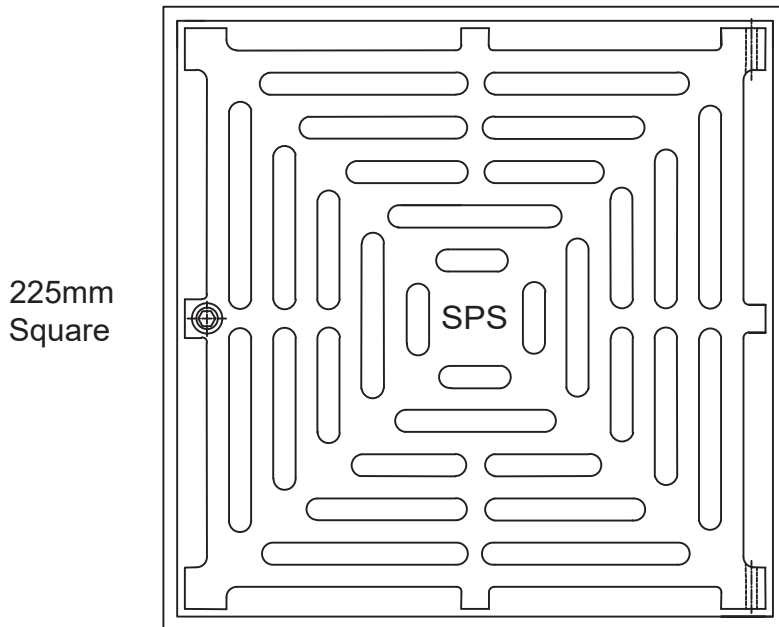

# SPS 225mm Square Vari-Level Vertical Drain

## 150mm Outlet or 100mm Outlet

Specification code:  
 Q225N/C150 (nickel-bronze grate, CI lower body) \*special order\*  
 Q225S/C150 (316 stainless steel grate, CI lower body)  
 For a 100mm outlet, use suffix "C100" not "C150"

Load Class C per AS3996-2006

- Height-adjustable hinged grate & frame.
- Grate assembly available in satin 316 stainless steel. Nickel-bronze available by special order only.
- 150mm or 100mm Trufflo CI lower body with 150mm BSP reversible clamp collar.

225mm  
Square

Height adjustment:  
 Min. 32mm  
 Max. 80mm\*\*