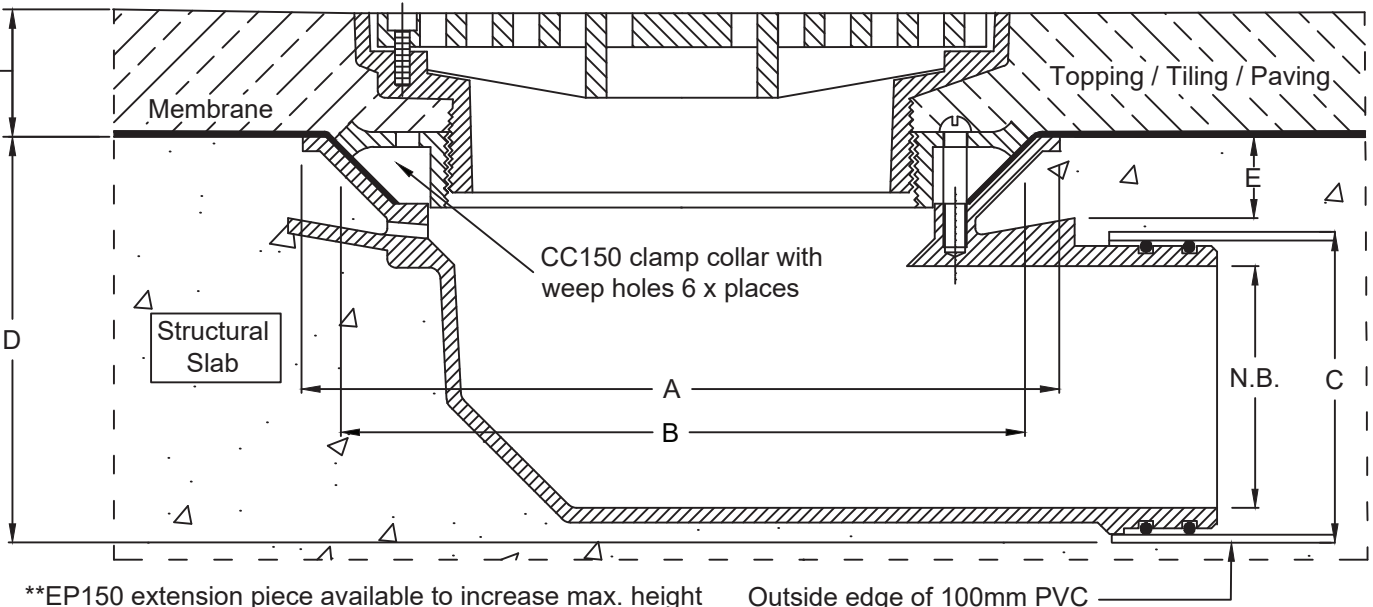

Typical Application

N.B.	A	B	C	D	E
80	260	240	62	115	28
100	260	240	83	140	28

Metabronze Industries Ltd.

Office: 09 441 3824 Email: sales@metabronze.co.nz Website: metabronze.co.nz