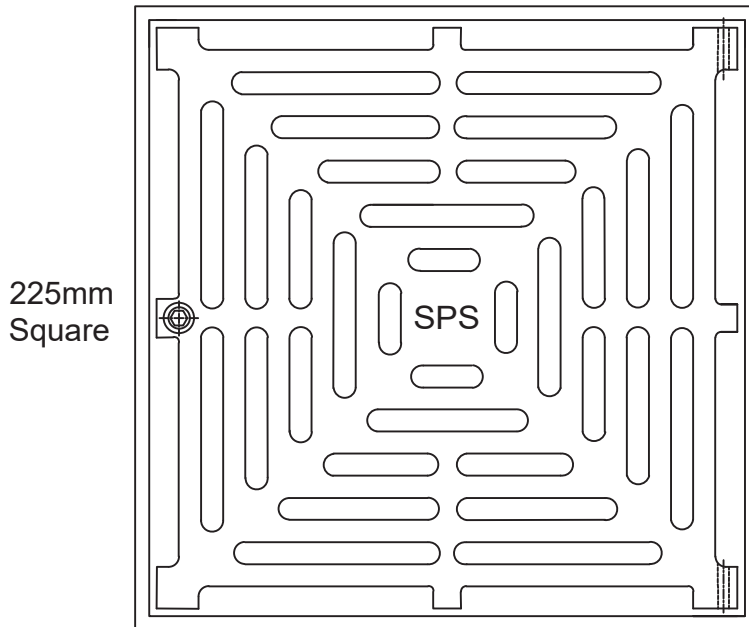

# SPS 225mm Square Vari-Level Floor Drain With Side-Outlet Lower Body

Specification codes:  
 Q225N/C109 (nickel bronze grate, CI lower body) \*special order\*  
 Q225S/C109 (satin 316 SS grate, CI lower body)  
 Side outlet - "C109" = 100mm; "C89" = 80mm

100mm outlet  
 80mm outlet

- Height-adjustable hinged grate assembly.
- Available in satin 316 stainless steel. Nickel-bronze available by special order only.
- CI "Truflor" side-outlet lower body with 150mm BSP reversible clamp collar.
- Load tested to Class C of AS3996-2006.

Height adjustment:  
 Min. 32mm  
 Max. 80mm\*\*

Typical Application

N.B.	A	B	C	D	E
80	260	240	62	115	28
100	260	240	83	140	28

Metabronze Industries Ltd.

Office: 09 441 3824 Email: sales@metabronze.co.nz Website: metabronze.co.nz