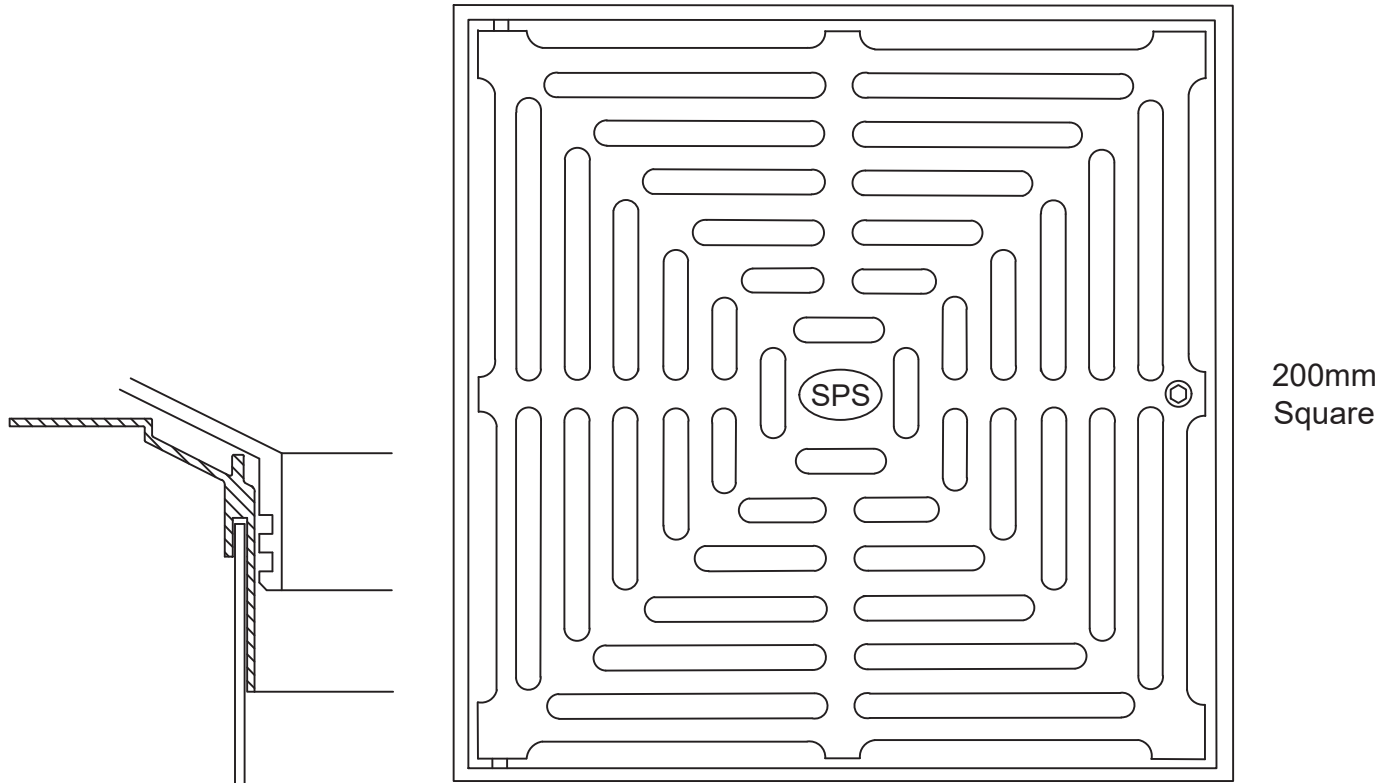

SPS 200mm Square Push-in Floor Drain

100mm Outlet

Specification code:
 Q200SR (satin 316 stainless steel)
 Q200SR4 (polished 304 stainless steel)

High-heel friendly pattern (6mm gaps)

Installation with puddle flange