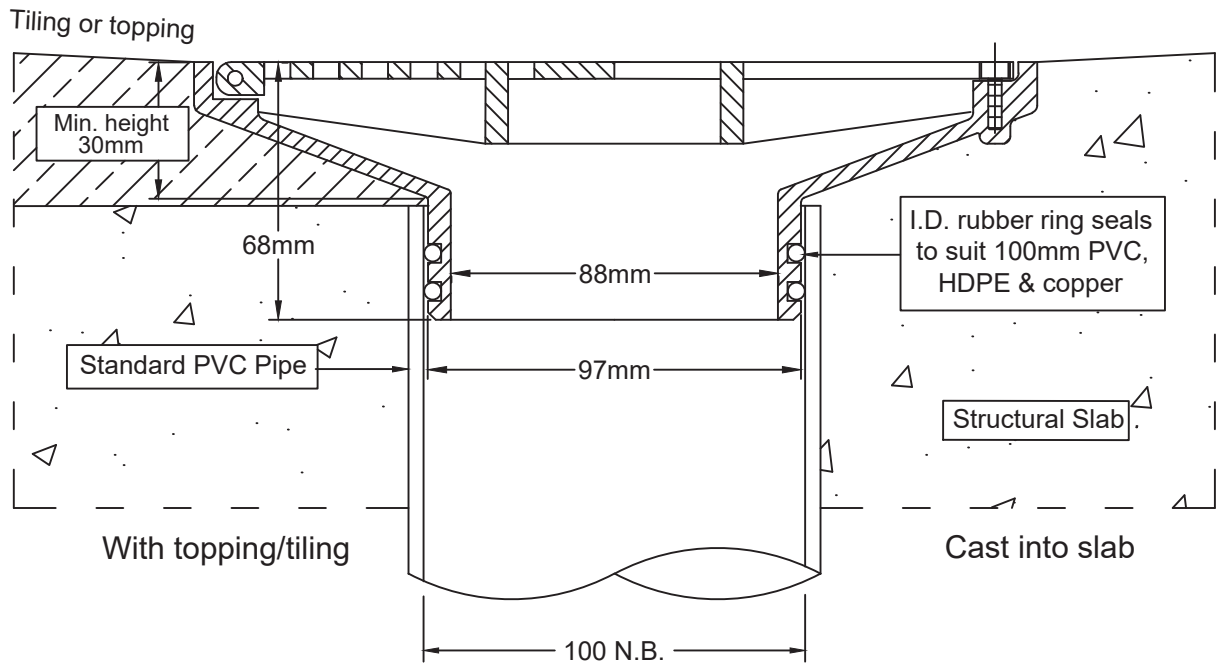

Typical Applications

*For flow rate data please refer to appendix.

Metabronze Industries Ltd.

Office: 09 441 3824 Email: sales@metabronze.co.nz Website: metabronze.co.nz