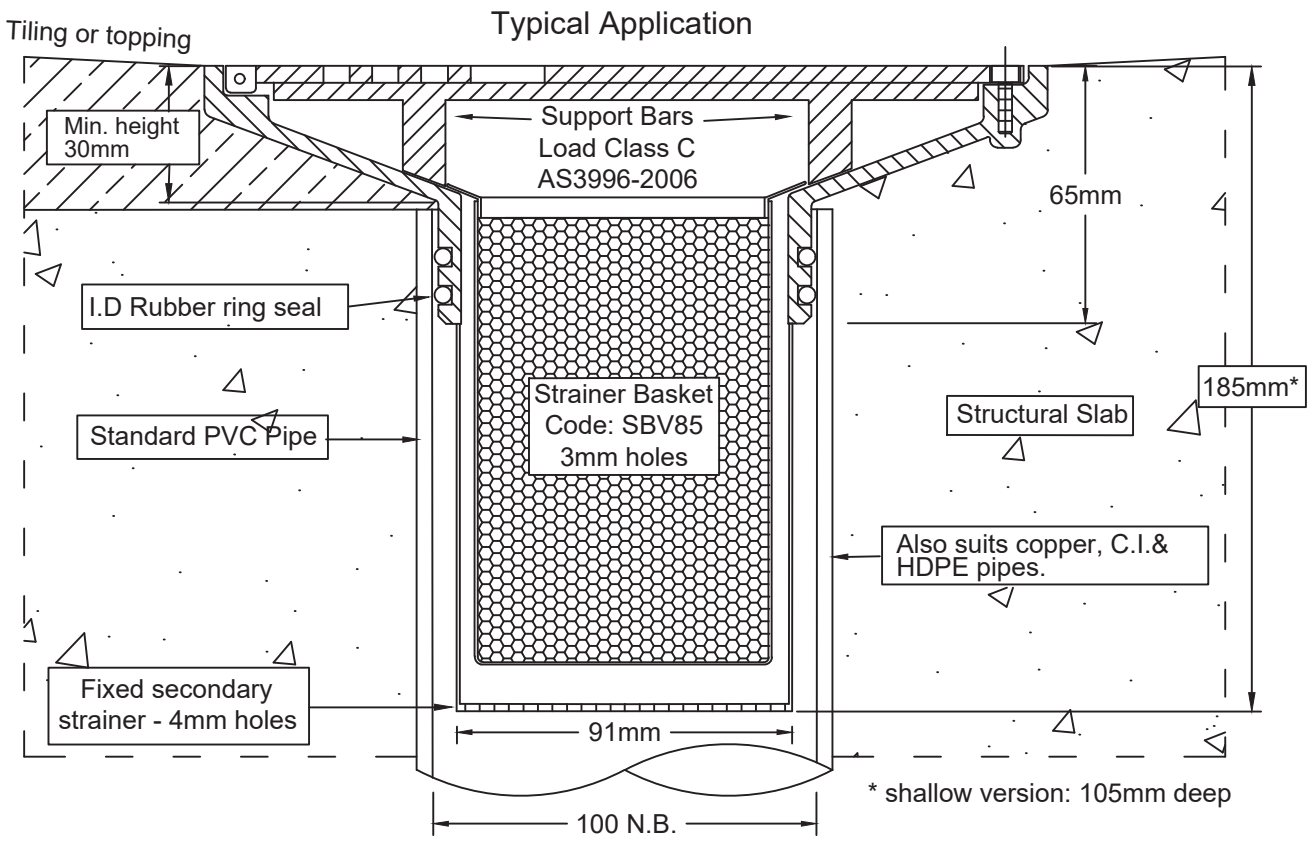

# SPS 200mm Square Push-in Basket Trap

## for 100mm pipe

Specification code:  
 Q200SR1-BT (304 stainless steel)  
 Q200SR6-BT (grate assembly in heel-friendly 316SS)  
 Shallow version: use suffix -BTS \*special order\*

- Push-in grate assembly in 304 stainless steel. 316 stainless steel grate assembly available by special order.
- Outlet fits inside 100mm PVC, copper, CI and HDPE.
- Includes stainless steel removable basket and fixed secondary strainer.
- Compatible with PVC leak control flanges for membraned applications.
- Load Class C per AS3996-2006