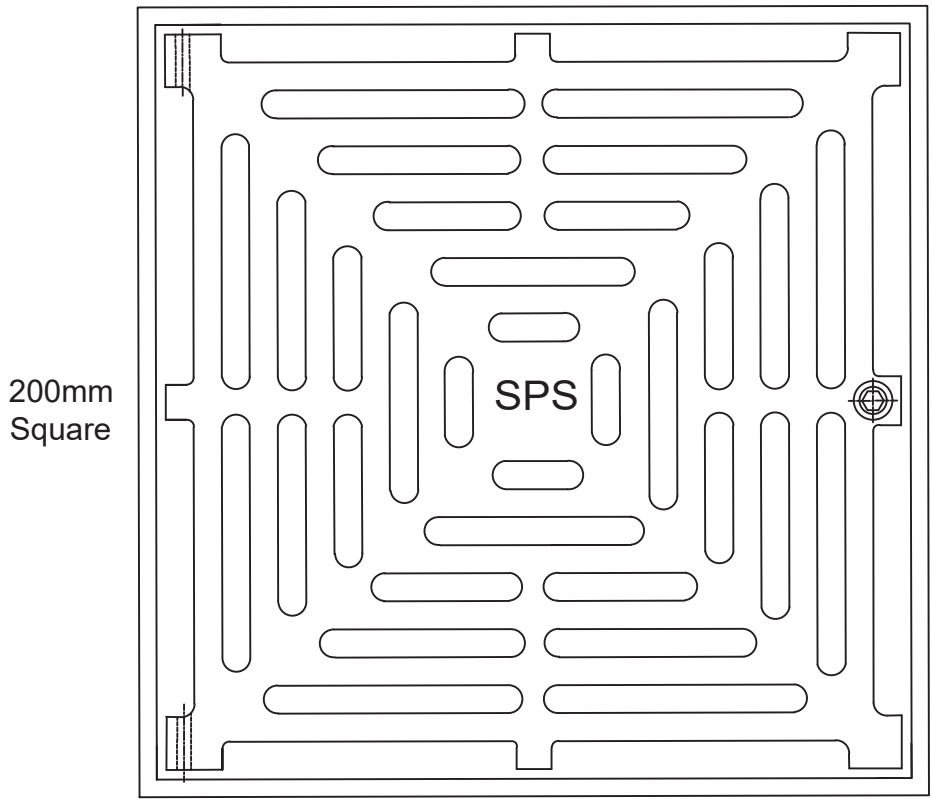

# SPS 200mm Square Push-in Basket Trap

## for 100mm pipe

Specification code:  
 Q200SR1-BT (304 stainless steel)  
 Q200SR6-BT (grate assembly in heel-friendly 316SS)  
 Shallow version: use suffix -BTS \*special order\*

- Push-in grate assembly in 304 stainless steel. 316 stainless steel grate assembly available by special order.
- Outlet fits inside 100mm PVC, copper, CI and HDPE.
- Includes stainless steel removable basket and fixed secondary strainer.
- Compatible with PVC leak control flanges for membraned applications.
- Load Class C per AS3996-2006