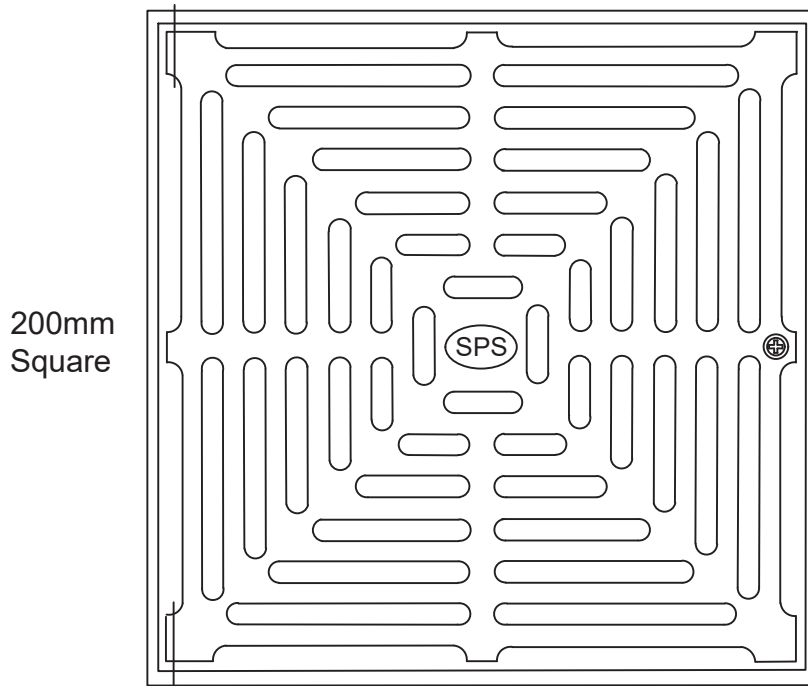

# SPS 200mm Square Vari-Level Basket Trap

## (Shallow Body)

**Specification codes:**

- Q200SA (304 SS grate, CI retro-fit lower body)
- Q200SSA (304 SS grate, 316 SS retro-fit lower body)
- Q200SA2 (304 SS grate, C100A CI "deluxe" lower body)
- For 316SS grate, add "6" eg "Q200SA26"

- Height-adjustable, hinged basket trap assembly to suit 100mm pipe.
- Grate assembly available in 304 stainless steel; optional 316 stainless steel.
- Includes stainless steel removable basket and fixed secondary strainer.
- C100A CI "deluxe" lower body with reversible clamp collar (pictured).
- Optional CI or SS retro-fit lower body fits inside 150mmØ core hole.
- Load Class C per AS3996-2006

Height adjustment:  
Min. 30mm  
Max. 70mm\*\*