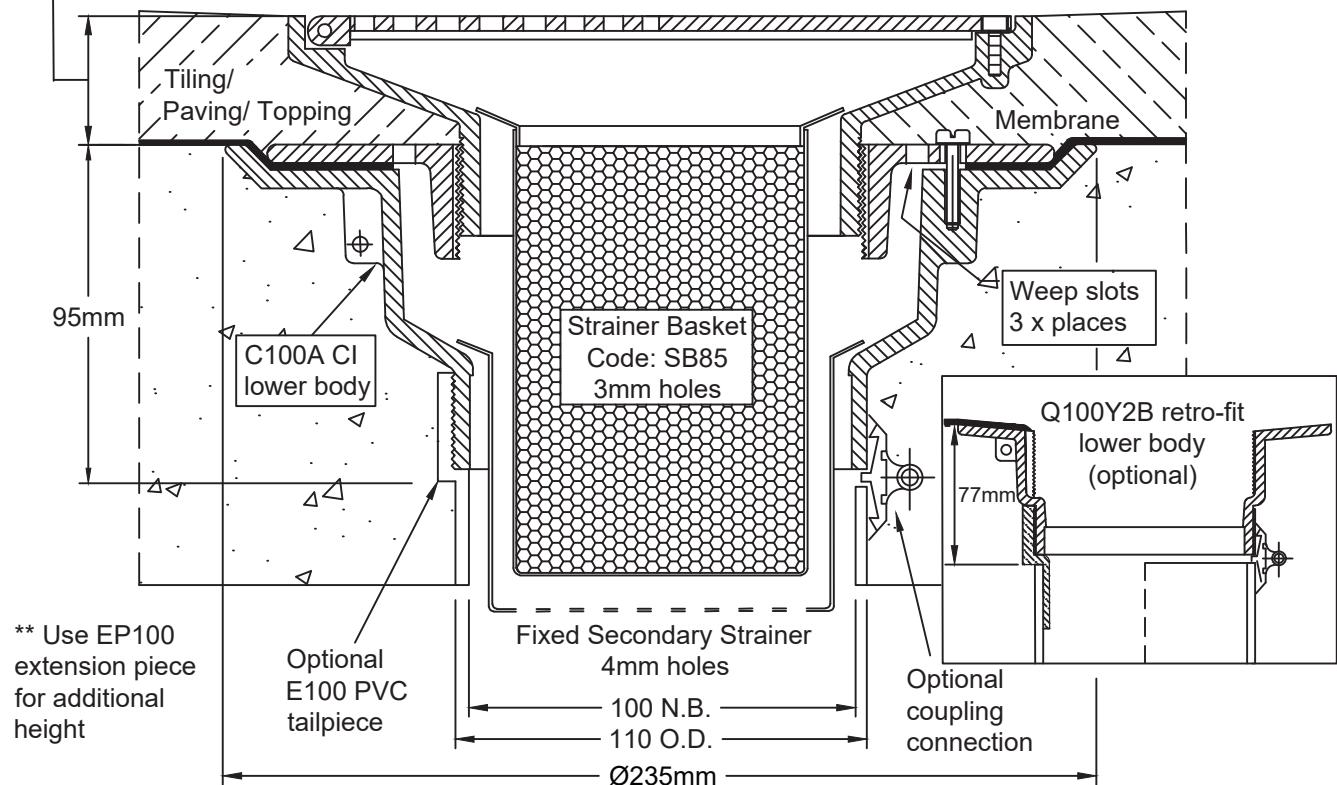

Typical Application

** Use EP100 extension piece for additional height

Metabronze Industries Ltd.

Office: 09 441 3824 Email: sales@metabronze.co.nz Website: metabronze.co.nz