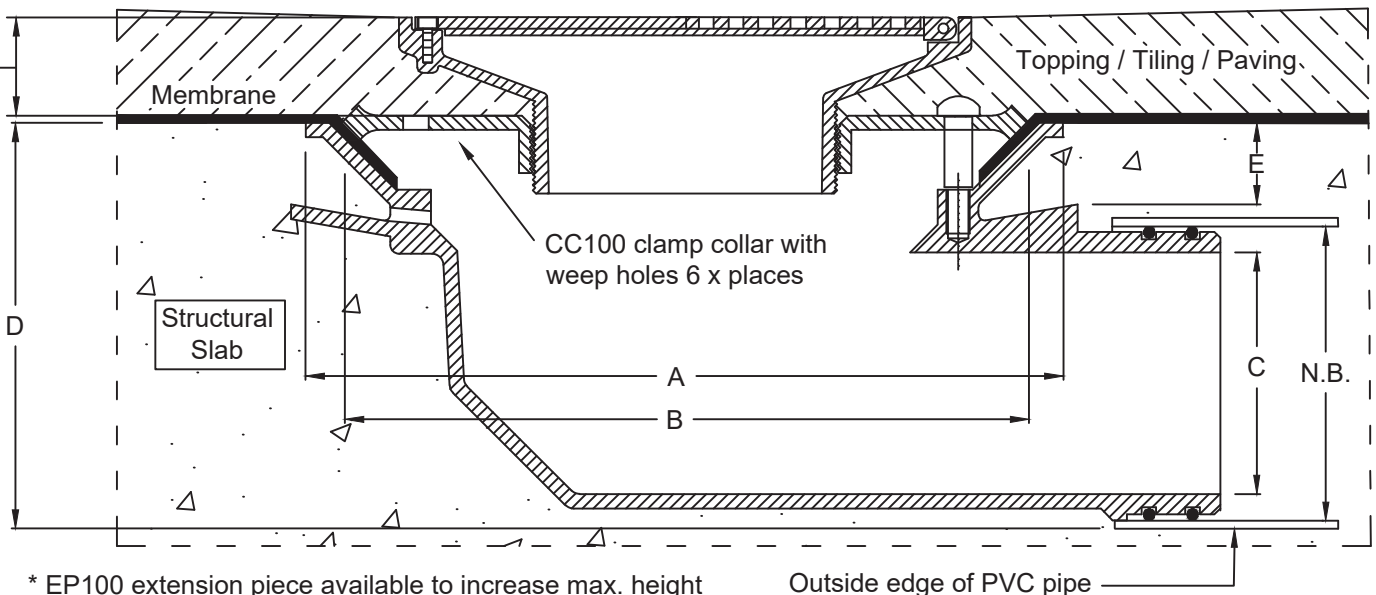

SPS 200mm Square Vari-Level Floor Drain With Side-Outlet Lower Body

Specification codes:

Q200G/C109 (bronze grate, CI lower body) *special order*
 Q200N/C109 (nickel bronze grate, CI lower body) *special order*
 Q200S4/C109 (polished 304SS grate, CI lower body)
 Q200S/C109 (satin 316 SS grate, CI lower body)
 Side outlet - "C109" = 100mm; "C89" = 80mm

100mm outlet
 80mm outlet

High-heel friendly pattern (6mm gaps)

- Height-adjustable hinged grate assembly.
- Available in polished 304 and satin 316 stainless steel. Bronze and nickel-bronze available by special order only.
- CI "Truflo" side-outlet lower body with 100mm BSP reversible clamp collar.

Height adjustment:
 Min. 30mm
 Max. 70mm

Typical Application

* EP100 extension piece available to increase max. height

N.B.	A	B	C	D	E
80	260	240	62	115	28
100	260	240	83	140	28

Metabronze Industries Ltd.

Office: 09 441 3824 Email: sales@metabronze.co.nz Website: metabronze.co.nz