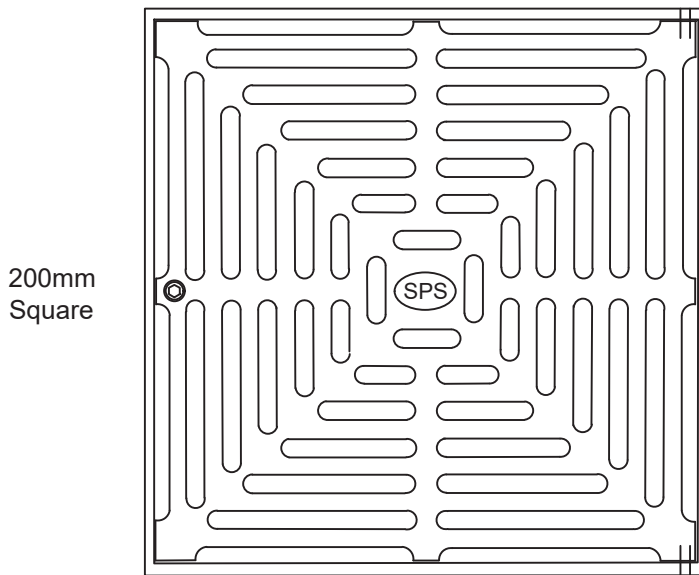

SPS 200mm Square Vari-Level Floor Drain With Side-Outlet Lower Body

Specification codes:

Q200G/C109 (bronze grate, CI lower body) *special order*
 Q200N/C109 (nickel bronze grate, CI lower body) *special order*
 Q200S4/C109 (polished 304SS grate, CI lower body)
 Q200S/C109 (satin 316 SS grate, CI lower body)
 Side outlet - "C109" = 100mm; "C89" = 80mm

100mm outlet
 80mm outlet

High-heel friendly pattern (6mm gaps)

- Height-adjustable hinged grate assembly.
- Available in polished 304 and satin 316 stainless steel. Bronze and nickel-bronze available by special order only.
- CI "Truflo" side-outlet lower body with 100mm BSP reversible clamp collar.

Height adjustment:
 Min. 30mm
 Max. 70mm

Typical Application

* EP100 extension piece available to increase max. height

N.B.	A	B	C	D	E
80	260	240	62	115	28
100	260	240	83	140	28

Metabronze Industries Ltd.

Office: 09 441 3824 Email: sales@metabronze.co.nz Website: metabronze.co.nz