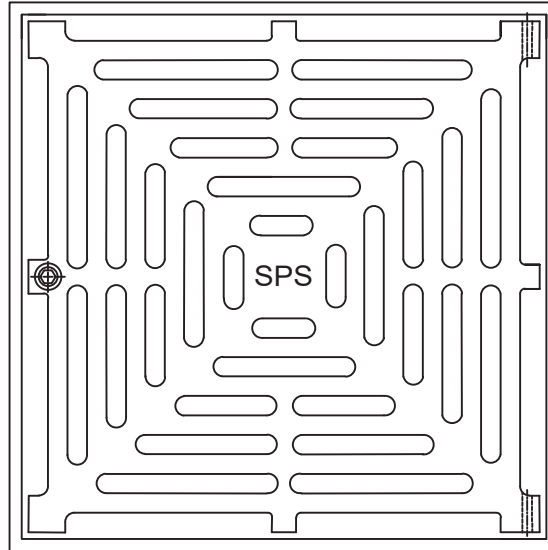

SPS 200mm Square Vari-Level Vertical Drain

150mm Outlet or 100mm Outlet

Specification code:
 Q200S4/C150 (polished 304 stainless steel grate, CI lower body)
 Q200S/C150 (satin 316 stainless steel grate, CI lower body)
 For a 100mm outlet, use suffix "C100" not "C150"

Load Class C per AS3996-2006

200mm
Square

- Height-adjustable hinged grate & frame.
- Grate assembly available in polished 304 and satin 316 stainless steel.
- 150mm or 100mm Truflo CI lower body with 150mm BSP reversible clamp collar.

Typical Application

Height adjustment:
 Min. 25mm
 Max. 70mm**

**For additional height, use EP150 extension piece

*For flow rate data please refer to appendix.

Metabronze Industries Ltd.

Office: 09 441 3824 Email: sales@metabronze.co.nz Website: metabronze.co.nz