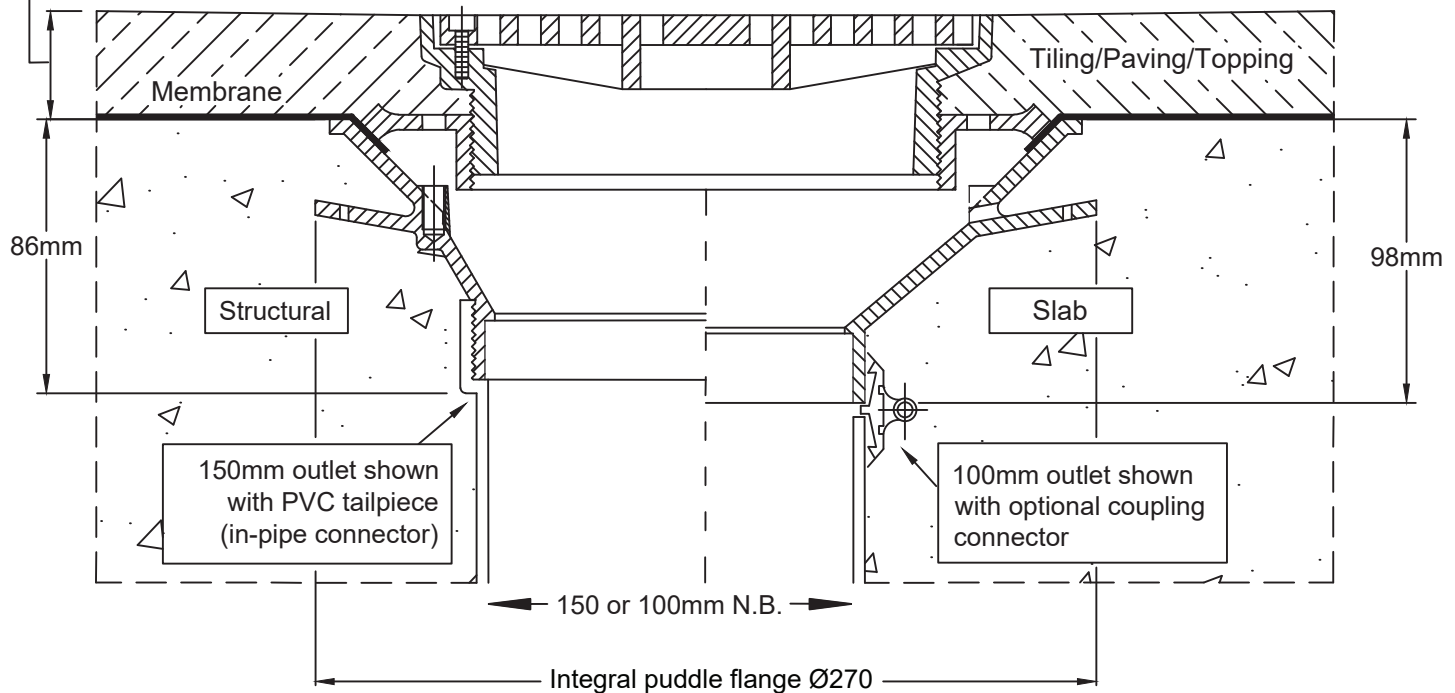

SPS 200mm Square Vari-Level Vertical Drain

150mm Outlet or 100mm Outlet

Specification code:
 Q200S4/C150 (polished 304 stainless steel grate, CI lower body)
 Q200S/C150 (satin 316 stainless steel grate, CI lower body)
 For a 100mm outlet, use suffix "C100" not "C150"

Load Class C per AS3996-2006

200mm
Square

- Height-adjustable hinged grate & frame.
- Grate assembly available in polished 304 and satin 316 stainless steel.
- 150mm or 100mm Truflo CI lower body with 150mm BSP reversible clamp collar.

Typical Application

Height adjustment:
 Min. 25mm
 Max. 70mm**

**For additional height, use EP150 extension piece

*For flow rate data please refer to appendix.

Metabronze Industries Ltd.

Office: 09 441 3824 Email: sales@metabronze.co.nz Website: metabronze.co.nz