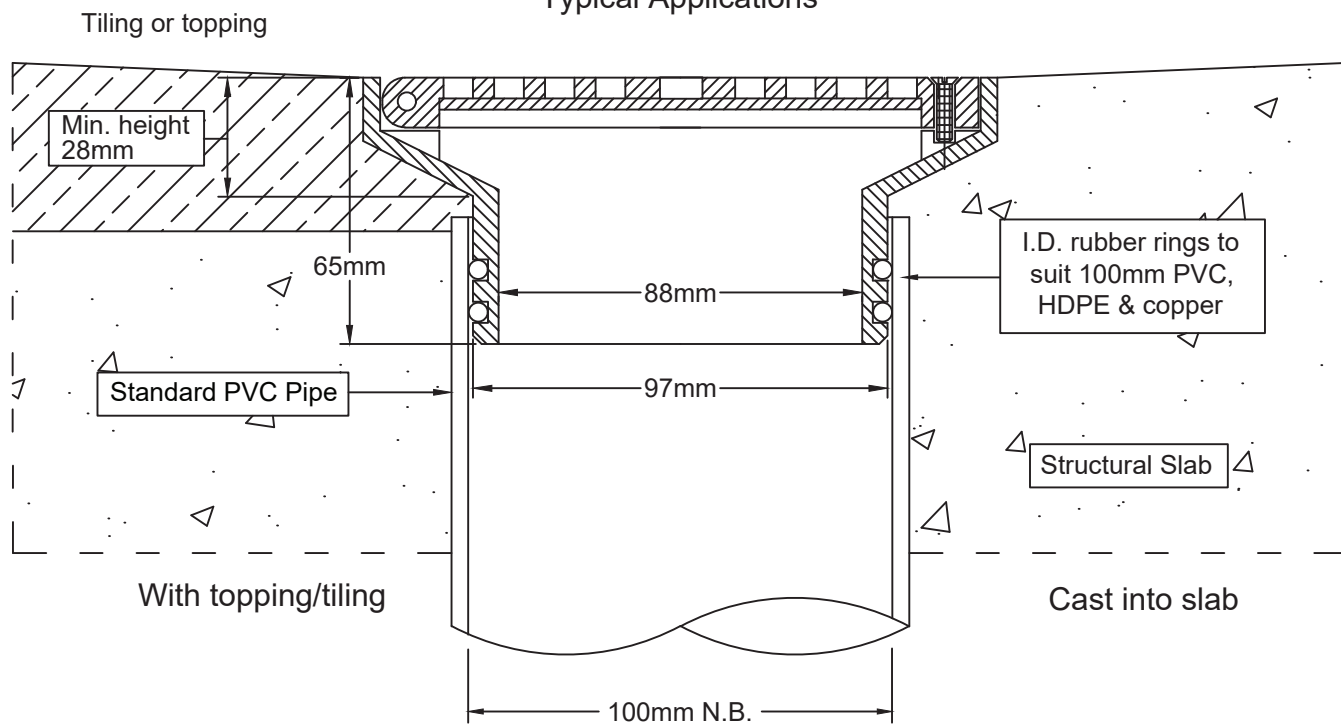

SPS 150mm Square Push-in Floor Drain

100mm Outlet

Specification codes:
 Q150GR (linished bronze) *special order*
 Q150NR (linished nickel bronze) *special order*
 Q150SR4 (polished 304 stainless steel)
 Q150SR (satin 316 stainless steel)

High-heel friendly pattern (6mm gaps)

Installation with puddle flange

Typical Applications

*For flow rate data please refer to appendix.

Metabronze Industries Ltd.

Office: 09 441 3824 Email: sales@metabronze.co.nz Website: metabronze.co.nz