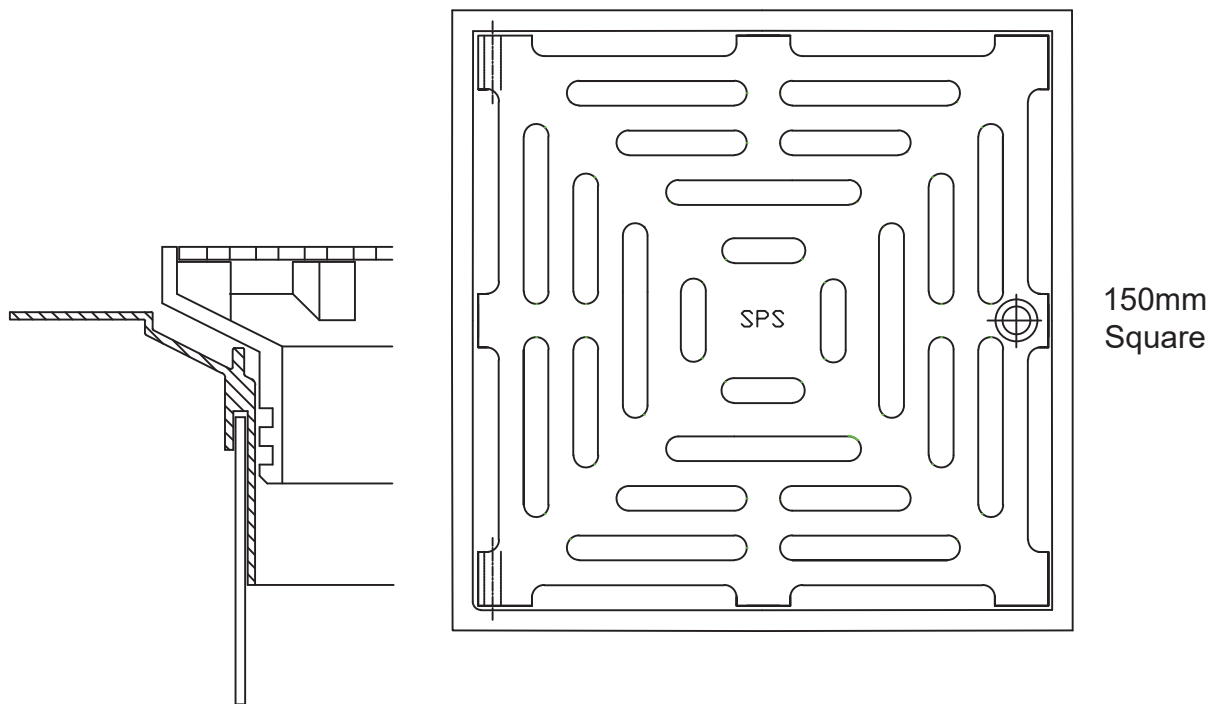

SPS 150mm Square Push-in Floor Drain

100mm Outlet

Specification codes:
 Q150GR (linished bronze) *special order*
 Q150NR (linished nickel bronze) *special order*
 Q150SR4 (polished 304 stainless steel)
 Q150SR (satin 316 stainless steel)

High-heel friendly pattern (6mm gaps)

Installation with puddle flange

Typical Applications

*For flow rate data please refer to appendix.

Metabronze Industries Ltd.

Office: 09 441 3824 Email: sales@metabronze.co.nz Website: metabronze.co.nz