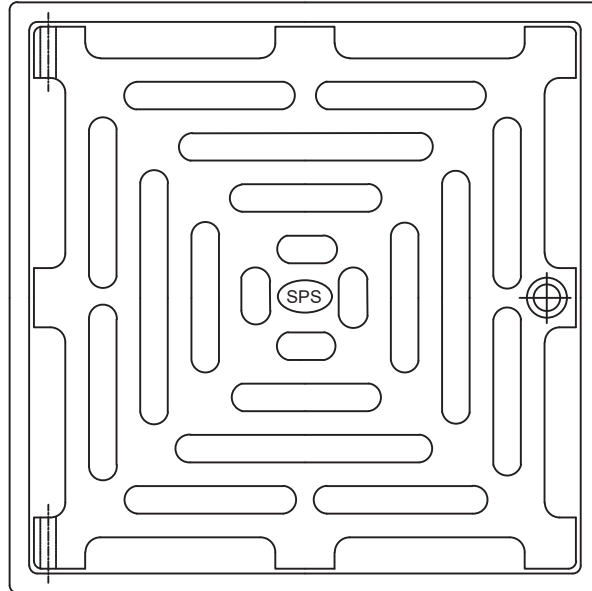

# SPS 150mm Square Push-in Basket Trap for 100mm pipe

Specification code:  
 Q150SR-BT (All-304 stainless steel)  
 Q150SR6-BT (Grate assembly in 316SS)  
 Shallow version: use suffix -BTS \*special order\*

- Push-in bucket trap assembly in 304 stainless steel. 316 stainless steel grate assembly is non-stock option.
- Outlet fits inside 100mm PVC, copper, CI and HDPE.
- Includes stainless steel removable basket and fixed secondary strainer.
- Compatible with PVC leak control flanges for membraned applications.