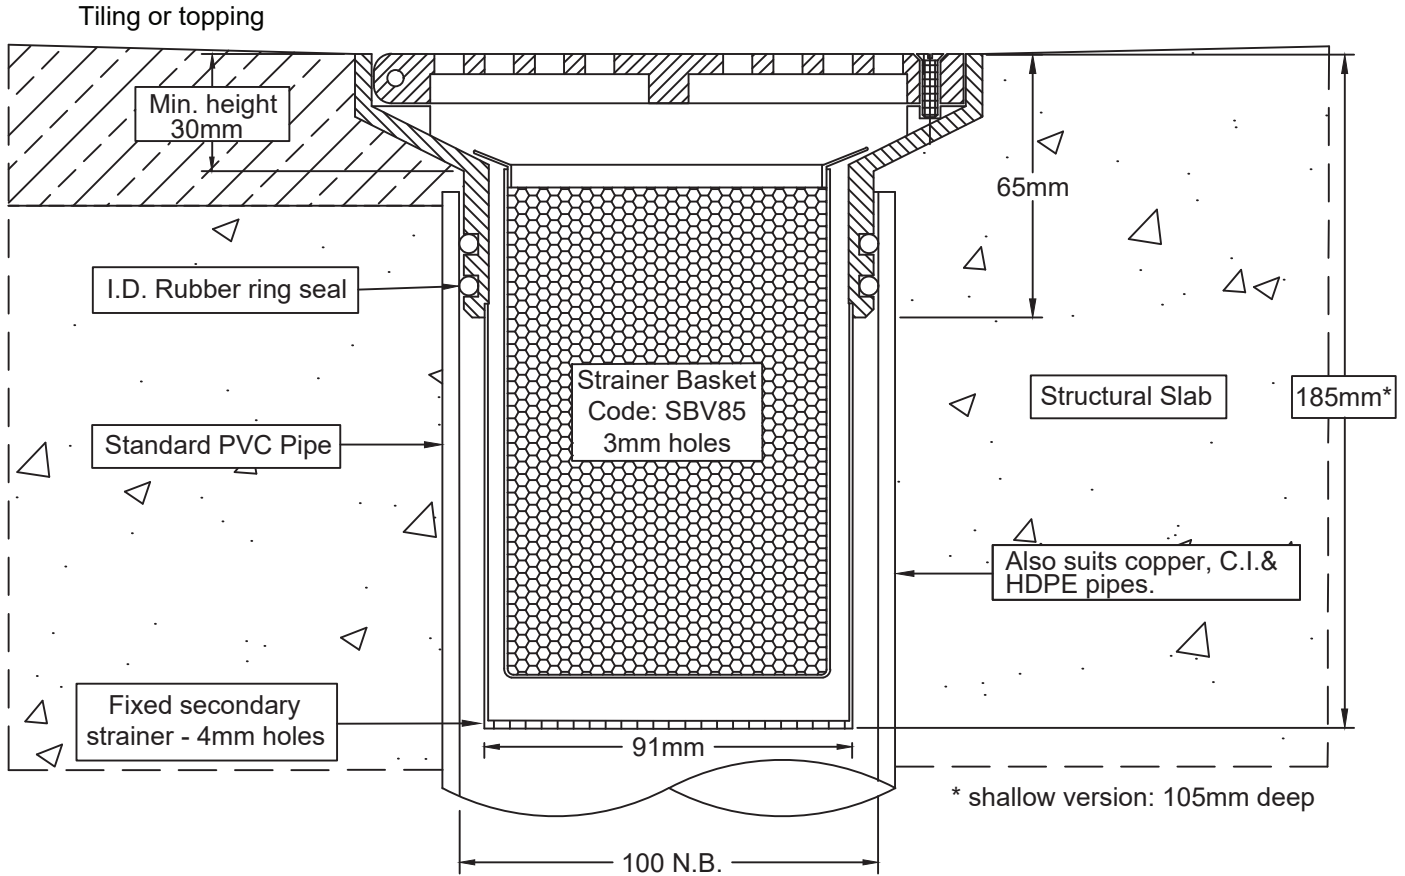

# SPS 150mm Square Push-in Basket Trap for 100mm pipe

Specification code:  
 Q150SR-BT (All-304 stainless steel)  
 Q150SR6-BT (Grate assembly in 316SS)  
 Shallow version: use suffix -BTS \*special order\*

- Push-in bucket trap assembly in 304 stainless steel. 316 stainless steel grate assembly is non-stock option.
- Outlet fits inside 100mm PVC, copper, CI and HDPE.
- Includes stainless steel removable basket and fixed secondary strainer.
- Compatible with PVC leak control flanges for membraned applications.