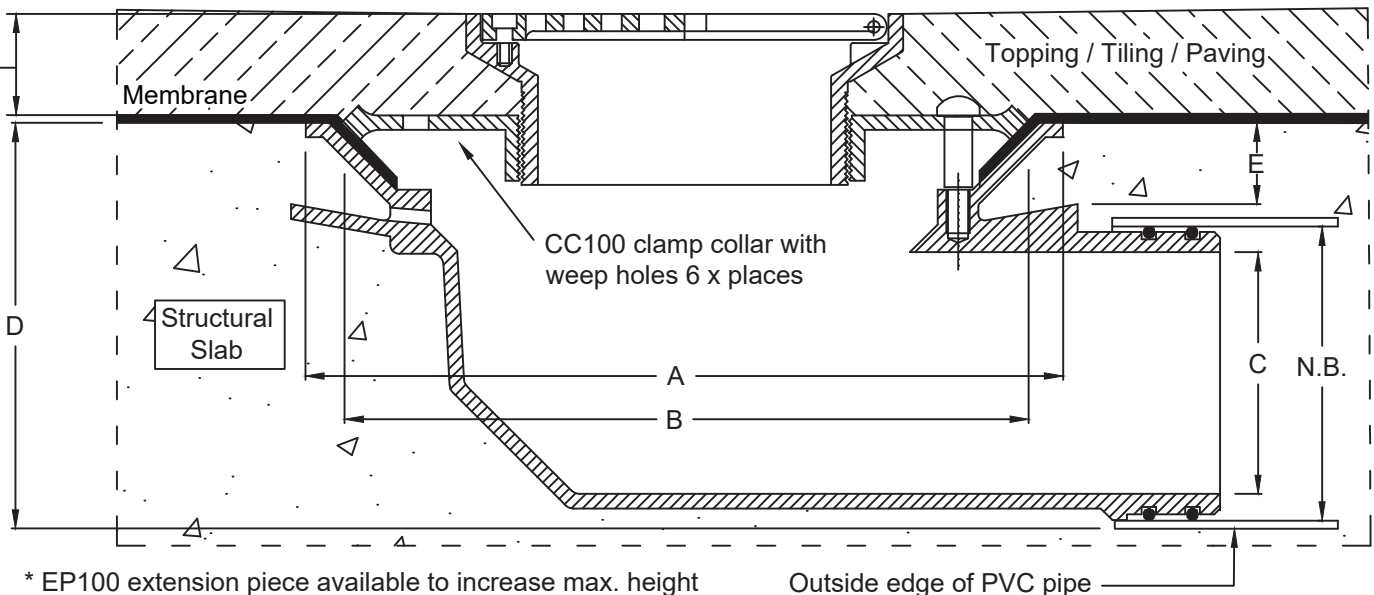

SPS 150mm Square Vari-Level Floor Drain With Side-Outlet Lower Body

Specification codes:

Q150G/C109 (bronze grate, CI lower body) *special order*
 Q150N/C109 (nickel bronze grate, CI lower body) *special order*
 Q150S4/C109 (polished 304SS, CI lower body)
 Q150S/C109 (satin 316SS grate, CI lower body)
 Side outlet - "C109" = 100mm; "C89" = 80mm

100mm outlet
 80mm outlet

High-heel friendly pattern (6mm gaps)

150mm
 Square

- Height-adjustable hinged grate assembly.
- Available in polished 304 and satin 316 stainless steel. Bronze and nickel-bronze available by special order only.
- CI "Truflo" side-outlet lower body with 100mm BSP reversible clamp collar.

Height adjustment:
 Min. 25mm
 Max. 60mm*

Typical Application

* EP100 extension piece available to increase max. height

Outside edge of PVC pipe

N.B.	A	B	C	D	E
80	260	240	62	115	28
100	260	240	83	140	28

Metabronze Industries Ltd.