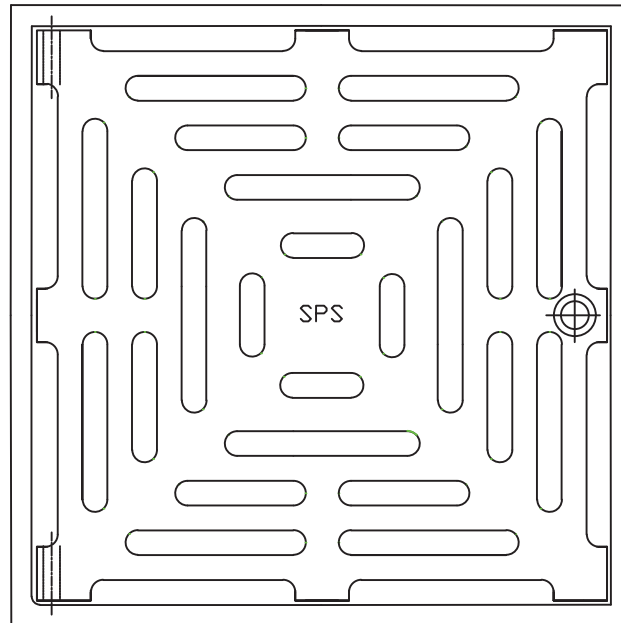

SPS 150mm Square Vari-Level Floor Drain With Side-Outlet Lower Body

Specification codes:

Q150G/C109 (bronze grate, CI lower body) *special order*
 Q150N/C109 (nickel bronze grate, CI lower body) *special order*
 Q150S4/C109 (polished 304SS, CI lower body)
 Q150S/C109 (satin 316SS grate, CI lower body)
 Side outlet - "C109" = 100mm; "C89" = 80mm

100mm outlet
 80mm outlet

High-heel friendly pattern (6mm gaps)

150mm
 Square

- Height-adjustable hinged grate assembly.
- Available in polished 304 and satin 316 stainless steel. Bronze and nickel-bronze available by special order only.
- CI "Truflo" side-outlet lower body with 100mm BSP reversible clamp collar.

Height adjustment:
 Min. 25mm
 Max. 60mm*

Typical Application

* EP100 extension piece available to increase max. height

Outside edge of PVC pipe

N.B.	A	B	C	D	E
80	260	240	62	115	28
100	260	240	83	140	28

Metabronze Industries Ltd.