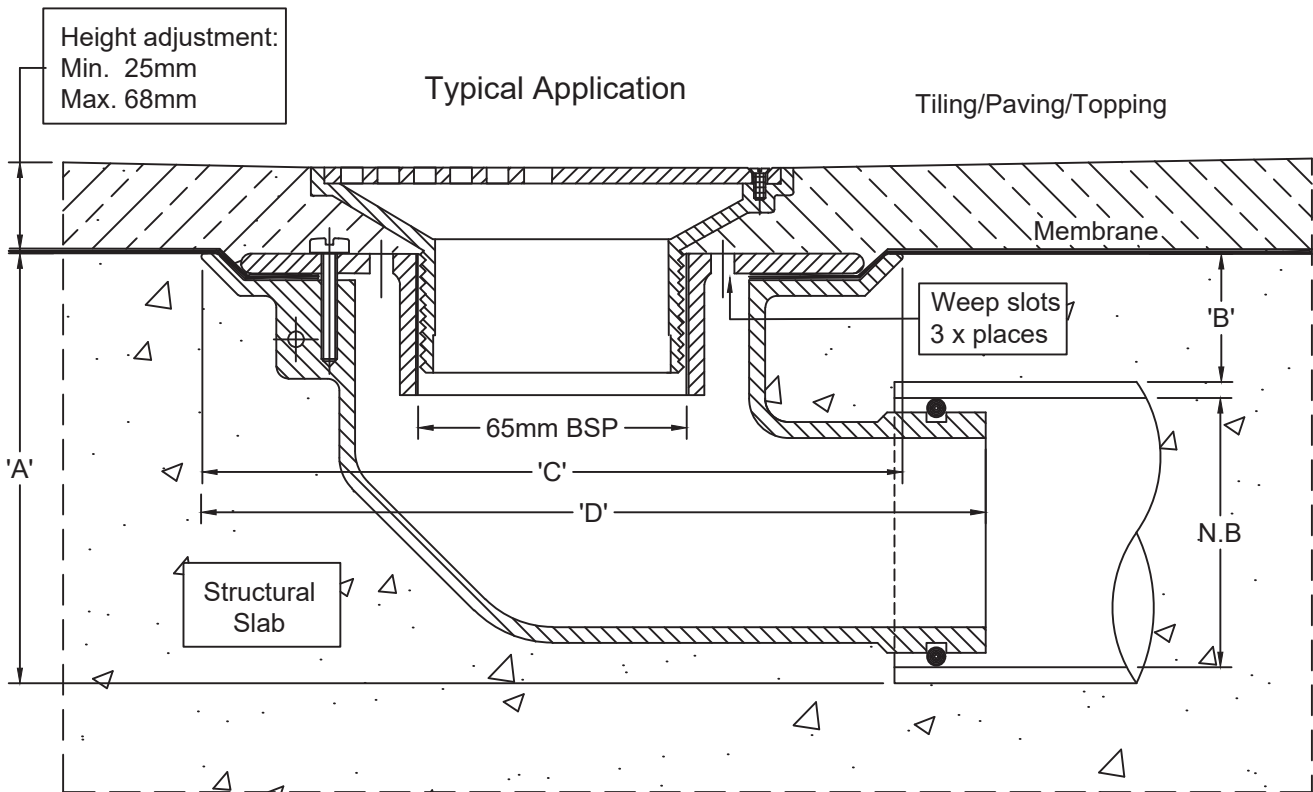

SPS 130mm Square Vari-Level Side Outlet Drain

Specification code:

Q130S4/C90 (polished 304 stainless steel, ABS lower body)

Q130S/C90 (satin 316 stainless steel grate, ABS lower body)

65/50mm outlet

130mm
Square

- Square grate assembly available in polished 304 or satin 316 stainless steel.
- uPVC 90° Body and Reversible Membrane Clamp Collar with female 65mm BSP thread.

Outlet pushes into 65mm PVC or copper with o-ring connection, or connects to 50mm PVC/HDPE with no-hub coupling.