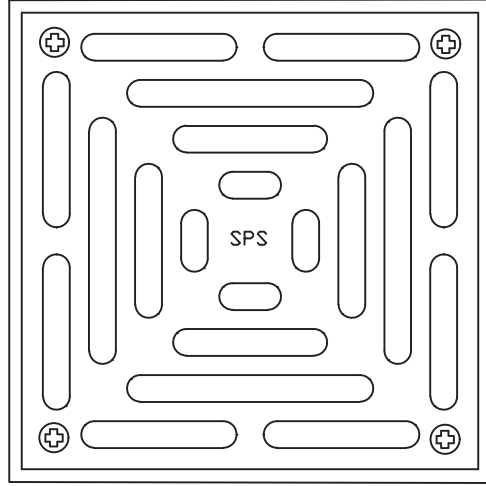

SPS 130mm Square Vari-Level Side Outlet Drain

Specification code:

Q130S4/C90 (polished 304 stainless steel, ABS lower body)

Q130S/C90 (satin 316 stainless steel grate, ABS lower body)

65/50mm outlet

130mm
Square

- Square grate assembly available in polished 304 or satin 316 stainless steel.
- uPVC 90° Body and Reversible Membrane Clamp Collar with female 65mm BSP thread.

Outlet pushes into 65mm PVC or copper with o-ring connection, or connects to 50mm PVC/HDPE with no-hub coupling.