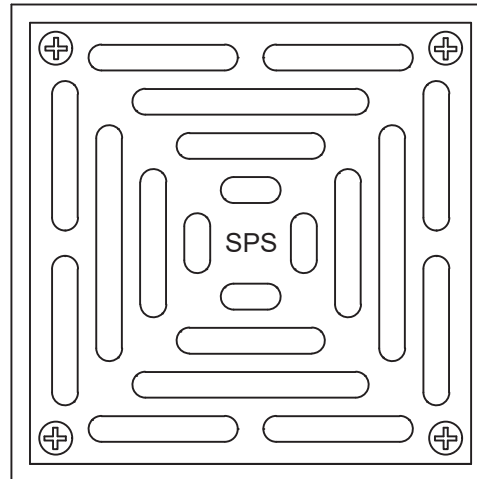

SPS 130mm Square Vari-Level Vertical Drain

65/50mm Outlet

Specification code:

Q130S/C65 (satin 316 stainless steel grate, CI lower body)

Q130S4/C65 (polished 304 stainless steel grate, CI lower body)

130mm
Square

- Square grate available in polished 304 or satin 316 stainless steel.
- Cast iron lower body and reversible membrane clamp collar with female 65mm BSP thread.

Outlet pushes into 65mm PVC or copper with o-ring connection, or connects to 50mm PVC / HDPE with no-hub coupling.