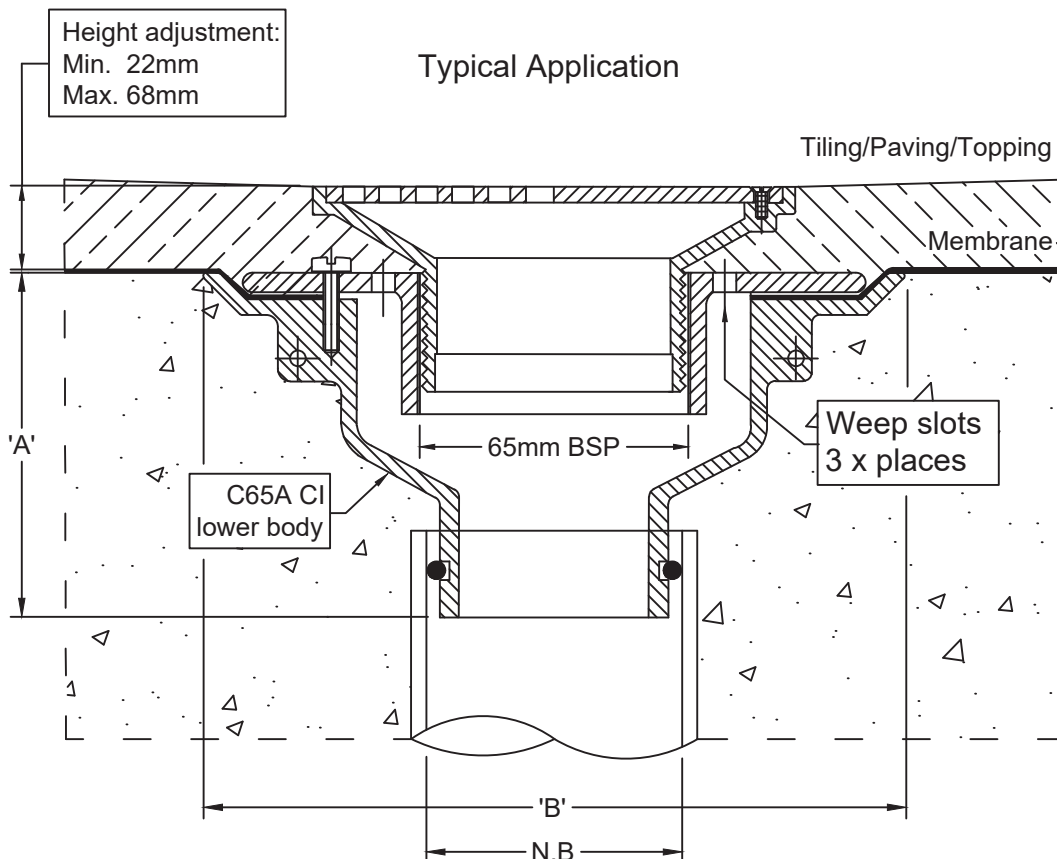

SPS 130mm Square Vari-Level Vertical Drain

65/50mm Outlet

Specification code:

Q130S/C65 (satin 316 stainless steel grate, CI lower body)

Q130S4/C65 (polished 304 stainless steel grate, CI lower body)

130mm
Square

- Square grate available in polished 304 or satin 316 stainless steel.
- Cast iron lower body and reversible membrane clamp collar with female 65mm BSP thread.

Outlet pushes into 65mm PVC or copper with o-ring connection, or connects to 50mm PVC / HDPE with no-hub coupling.