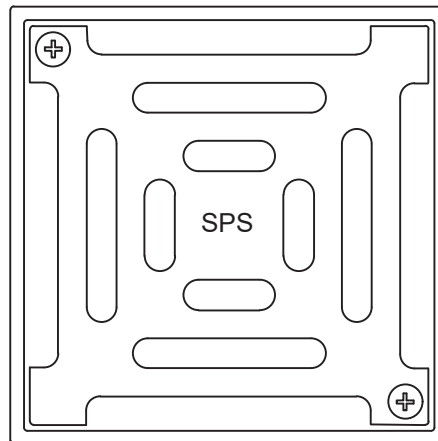

# SPS 100mm Square Push-in Floor Drain

50mm outlet  
80mm outlet

Specification codes:

- Q100SR (50mm, satin 316SS)
- Q100SR4 (50mm, polished 304SS)
- Q100/80SR (80mm, satin 316SS)
- Q100/80SR4 (80mm, polished 304SS)

- Square grate available in 316 stainless steel. 304 grade available by special order.
- O-ring spigot pushes into 50mm or 80mm PVC pipe only.

100mm  
Square