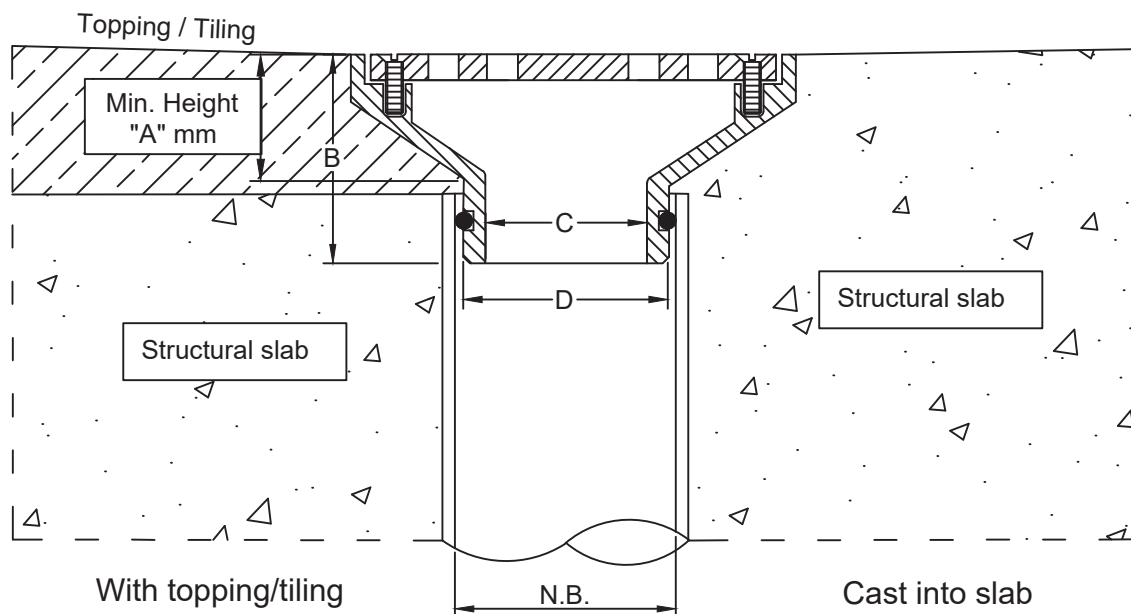

Typical Applications

N.B	A	B	C	D
50mm	25	46	42	50
80mm	18	50	64	72

*For flow rate data please refer to appendix.

Metabronze Industries Ltd.

Office: 09 441 3824 Email: sales@metabronze.co.nz Website: metabronze.co.nz