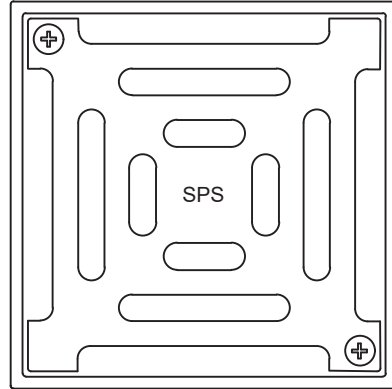

# SPS 100mm Square Vari-Level Side Outlet Drain

**Specification code:**

- Q100G/C90 (bronze grate, ABS lower body) \*special order\*
- Q100N/C90 (nickel bronze grate, ABS lower body) \*special order\*
- Q100S4/C90 (polished 304 stainless steel, ABS lower body)
- Q100S/C90 (satin 316 stainless steel grate, ABS lower body)

## 65/50mm outlet

- Square grate available in polished 304 & satin 316 stainless Steel. Bronze and nickel-bronze available by special order only.
- ABS 90° Body and Reversible Membrane Clamp Collar with female 65mm BSP thread.

Outlet pushes into 65mm PVC or copper with o-ring connection, or connects to 50mm PVC/HDPE with no-hub coupling.

N.B.	A	B	C	D
50	100	40	180	200
65	105	37	180	200

\*For flow rate data please refer to appendix.