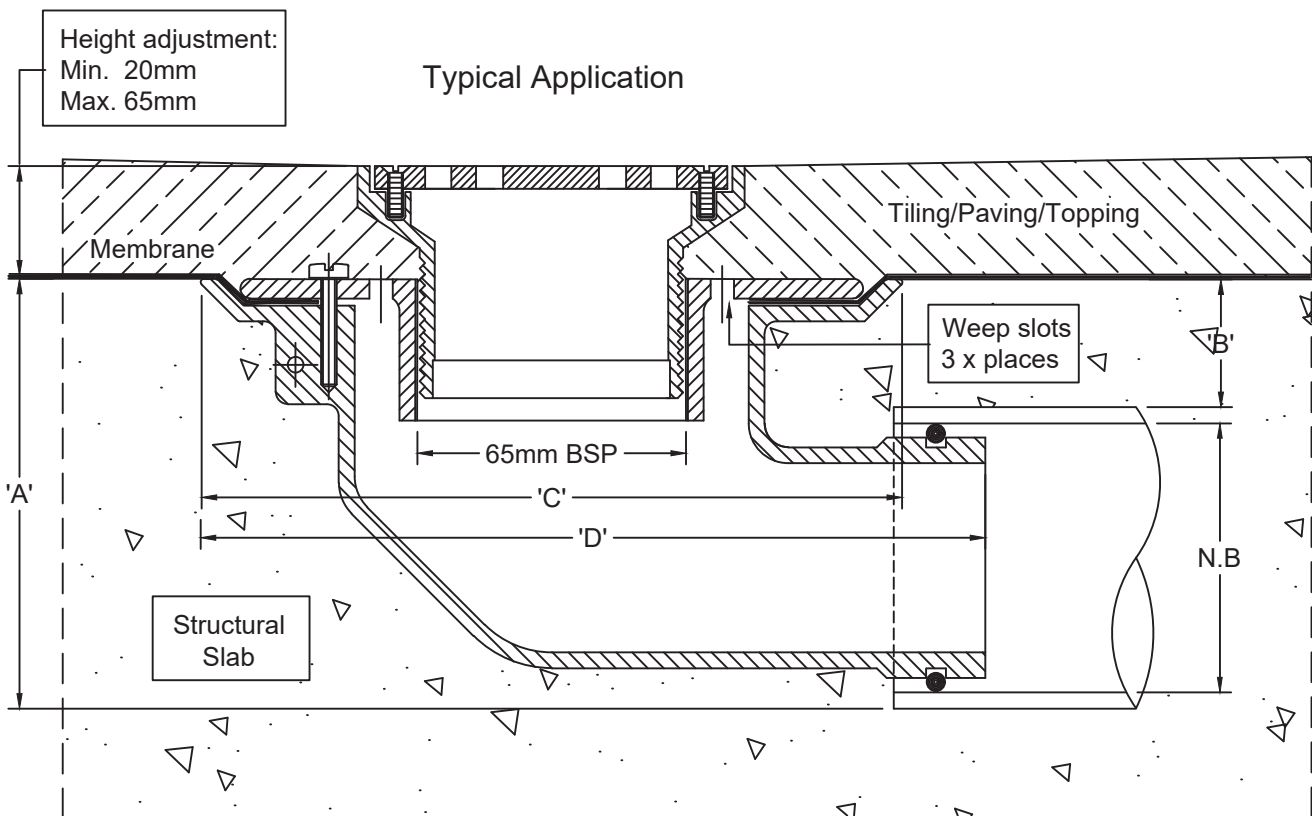

# SPS 100mm Square Vari-Level Side Outlet Drain

**Specification code:**

- Q100G/C90 (bronze grate, ABS lower body) \*special order\*
- Q100N/C90 (nickel bronze grate, ABS lower body) \*special order\*
- Q100S4/C90 (polished 304 stainless steel, ABS lower body)
- Q100S/C90 (satin 316 stainless steel grate, ABS lower body)

## 65/50mm outlet

- Square grate available in polished 304 & satin 316 stainless Steel. Bronze and nickel-bronze available by special order only.
- ABS 90° Body and Reversible Membrane Clamp Collar with female 65mm BSP thread.

Outlet pushes into 65mm PVC or copper with o-ring connection, or connects to 50mm PVC/HDPE with no-hub coupling.

N.B.	A	B	C	D
50	100	40	180	200
65	105	37	180	200

\*For flow rate data please refer to appendix.