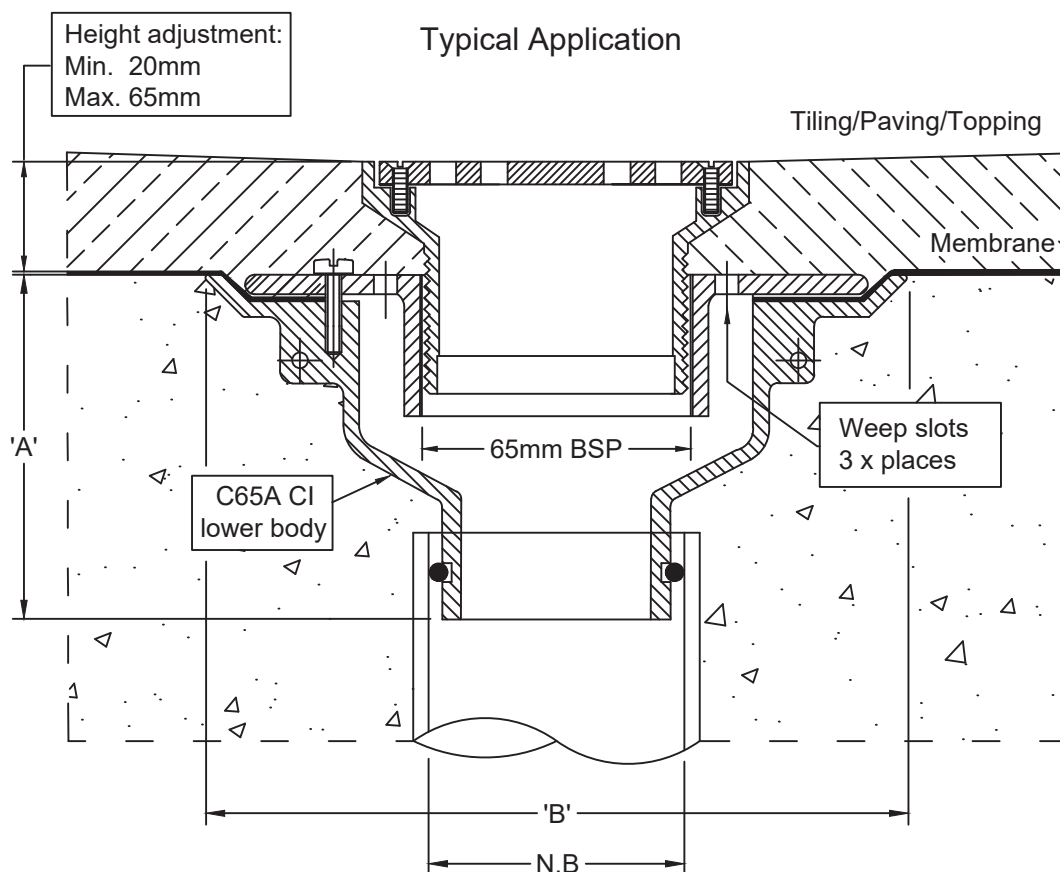

# SPS 100mm Square Vari-Level Vertical Drain

## 65/50mm Outlet

**Specification code:**

- Q100G/C65 (bronze grate, CI lower body) \*special order\*
- Q100N/C65 (nickel bronze grate, CI lower body) \*special order\*
- Q100S4/C65 (polished 304 stainless steel grate, CI lower body)
- Q100S/C65 (satin 316 stainless steel grate, CI lower body)

- Square grate available in polished 304 & satin 316 stainless steel. Bronze & nickel-bronze available by special order only.
- Cast iron lower body and reversible membrane clamp collar with female 65mm BSP thread.

Outlet pushes into 65mm PVC or copper with o-ring connection, or connects to 50mm PVC / HDPE with no-hub coupling.

N.B.	A	B
50	90	180
65	60	180

Metabronze Industries Ltd.

Office: 09 441 3824 Email: sales@metabronze.co.nz Website: metabronze.co.nz