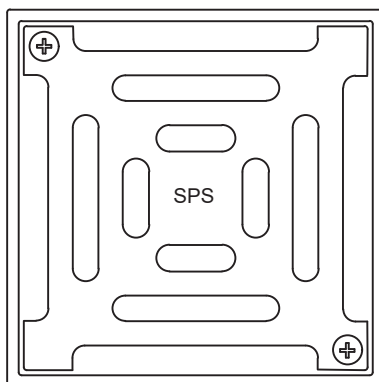

# SPS 100mm Square Vari-Level Vertical Drain

## 65/50mm Outlet

**Specification code:**

- Q100G/C65 (bronze grate, CI lower body) \*special order\*
- Q100N/C65 (nickel bronze grate, CI lower body) \*special order\*
- Q100S4/C65 (polished 304 stainless steel grate, CI lower body)
- Q100S/C65 (satin 316 stainless steel grate, CI lower body)

- Square grate available in polished 304 & satin 316 stainless steel. Bronze & nickel-bronze available by special order only.
- Cast iron lower body and reversible membrane clamp collar with female 65mm BSP thread.

Outlet pushes into 65mm PVC or copper with o-ring connection, or connects to 50mm PVC / HDPE with no-hub coupling.

N.B.	A	B
50	90	180
65	60	180

Metabronze Industries Ltd.

Office: 09 441 3824 Email: sales@metabronze.co.nz Website: metabronze.co.nz