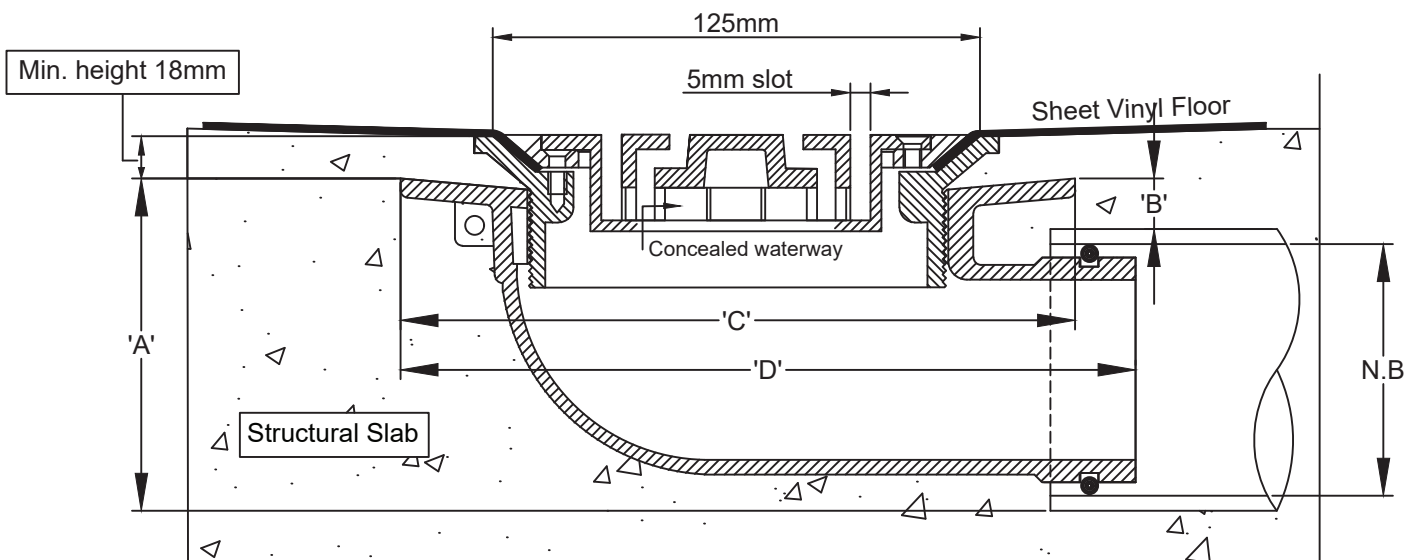

# SPS 100mm "ACR" "Ultra Compact" Prison Vinyl Floor Waste Side Outlet

(100x65/50mm)

**Specification codes:**

LG810SSA-ACR4/C90 (Satin 304 stainless steel)

Includes Q165/90Y 65/50mm CI side outlet lower body

- Heavy-duty, long-lasting all 304 stainless steel floor waste assembly.
- New "Anti-Crocodile-Roll" features, including concealed waterway and no anchor points.
- Several types of security screw are available, including "torx" style and "snake-eye" style.
- Q165/90Y cast iron side outlet lower body connects to 65mm and 50mm pipe.

Typical Applications

Drain body OD 142mm

Spigot pushes into 65mm PVC or copper with o-ring connection, or connects to 50mm PVC/HDPE with no-hub coupling.

Dimensions (mm)

N.B.	A	B	C	D
50	95	18	180	200
65	100	15	180	200