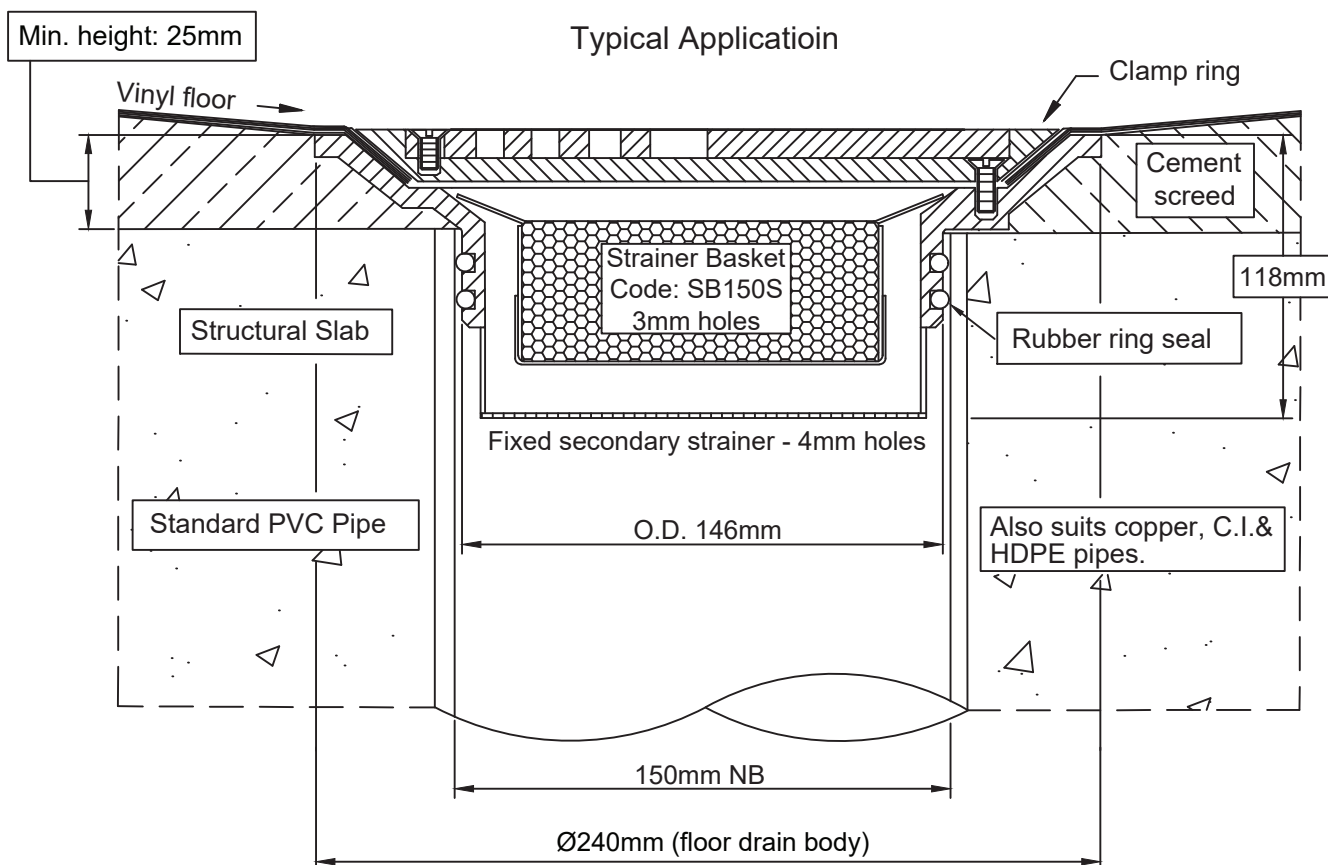

# SPS 220mm Sheet Vinyl Floor Basket Trap

## push into 150mm pipe

Specification codes:  
LG150SSA-BT (All-304 stainless steel)

- Push-in basket trap assembly for sheet vinyl.
- Includes stainless steel removable basket and fixed secondary strainer.
- Drain body available in 304 stainless. 316 stainless steel available by special order.
- Ring & Grate available in polished 304 stainless steel. Satin 316 stainless steel available by special order.