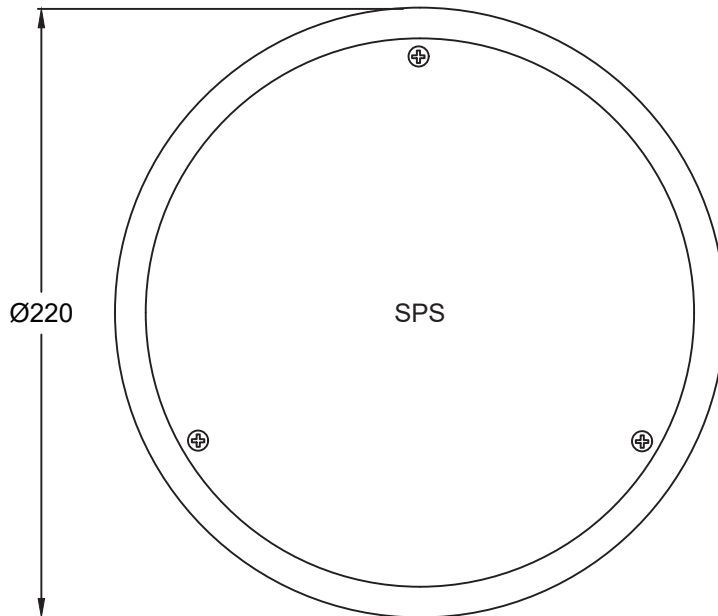

# SPS 220/150mm Sheet Vinyl Floor Cleanout (Vari-Level)

## 150mm Outlet or 100mm Outlet

**Specification codes:**

LG150SP/C150 (Polished 304 Stainless steel)

LG150SPN/C150 (Non-slip 304 stainless steel)

- includes cast iron "Truflo" lower body assembly

\* for 316 stainless steel use suffix "6" eg "LG150SP6/C150"

\* for 100mm outlet, use suffix "C100" instead of "C150"

- Height-adjustable vinyl floor cleanout assembly.
- Drain body available in 304 stainless steel. 316 stainless steel available by special order.
- Lid available in polished or non-slip 304 stainless steel. 316 stainless steel available by special order.
- 150 or 100mm "Truflo" CI lower body with 150mm clamp collar.

Height adjustment:  
Min. 28mm  
Max. 72mm\*\*