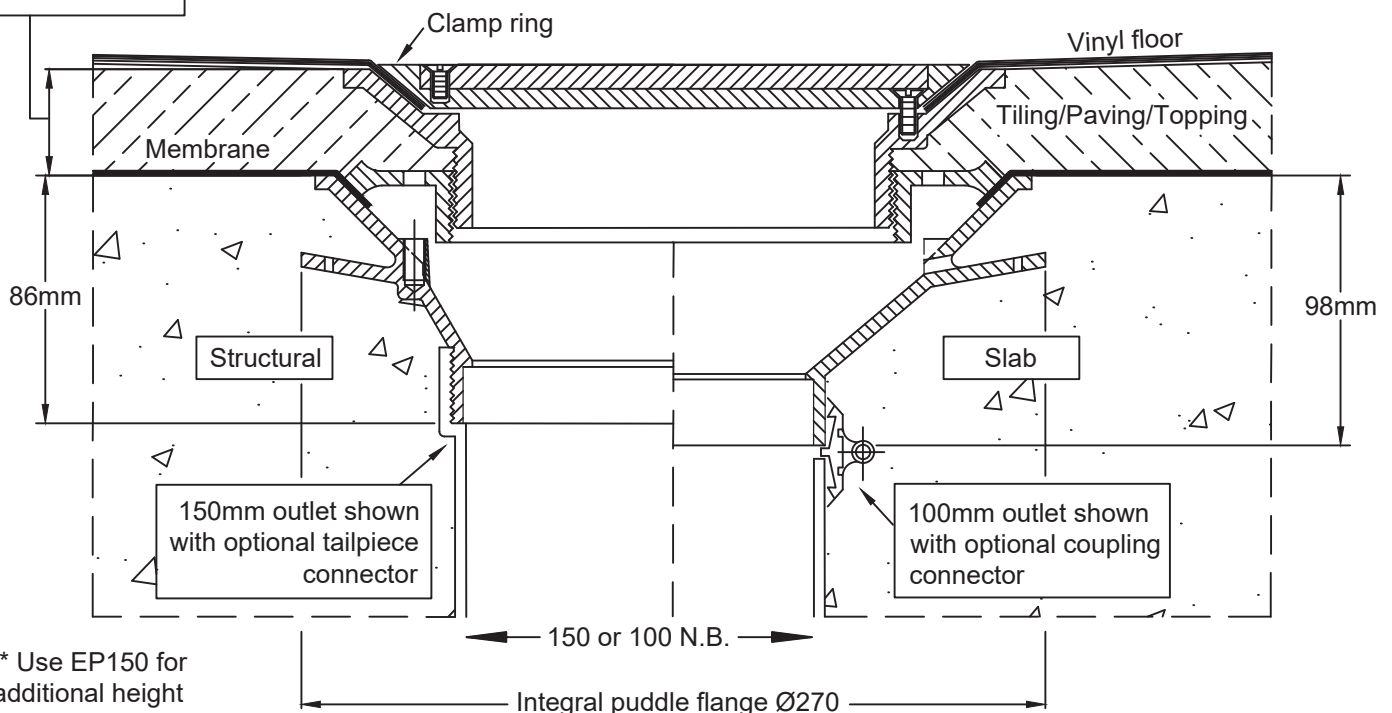

Typical Application

Metabronze Industries Ltd.

Office: 09 441 3824 Email: sales@metabronze.co.nz Website: metabronze.co.nz