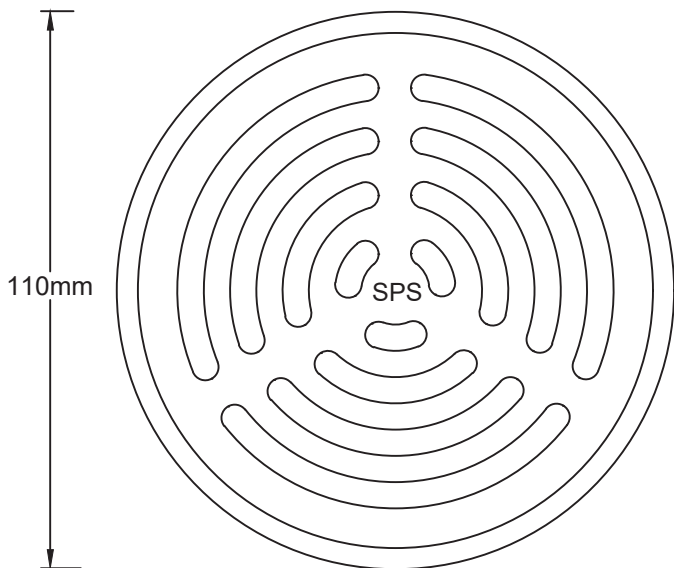

# SPS 100mm Domestic Floor Waste (New Heel-Friendly Pattern)

Specification codes:  
DG100SF (round frame)  
DG100SF2 (square frame)

- Made from cast 304-grade polished stainless steel. Satin 316 grade non-stock option.
- Features traditional bayonet-type grate fitting and 5x5mm heel-friendly pattern.
- Slip-in to 100mm PVC pipe or leak control flange insert (by others) eg WonderCap

"DG100SF"

"DG100SF2"

Side View