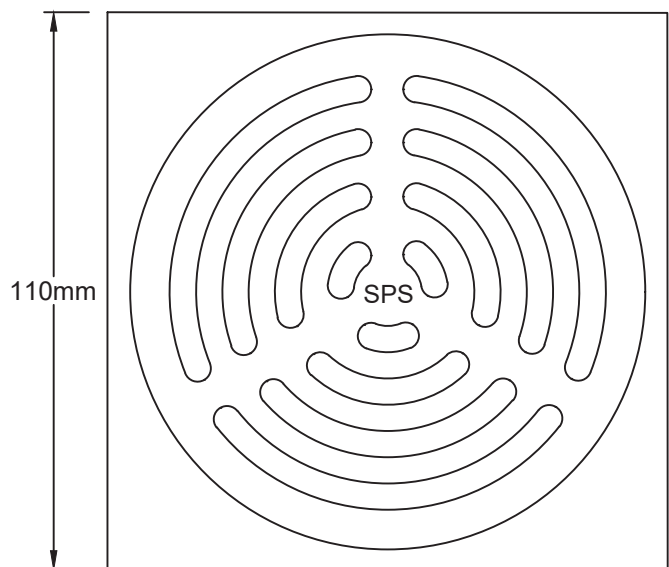

# SPS 100mm Domestic Floor Waste (New Heel-Friendly Pattern)

Specification codes:  
DG100SF (round frame)  
DG100SF2 (square frame)

- Made from cast 304-grade polished stainless steel. Satin 316 grade non-stock option.
- Features traditional bayonet-type grate fitting and 5x5mm heel-friendly pattern.
- Slip-in to 100mm PVC pipe or leak control flange insert (by others) eg WonderCap

"DG100SF"

"DG100SF2"

Side View