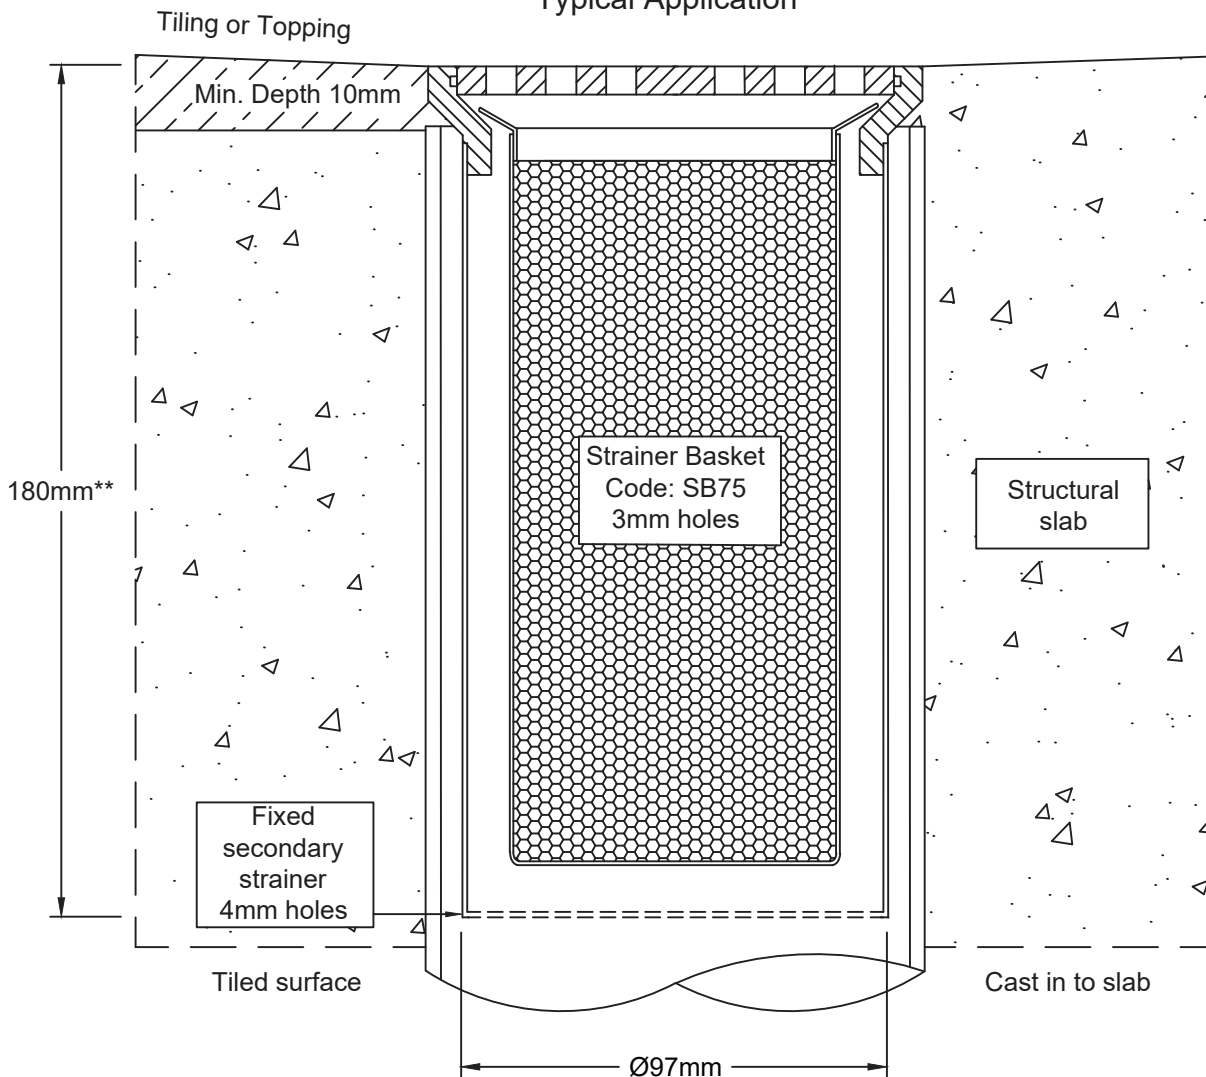

- Lift-out grate with mini-bayonet fitting.
- Entire assembly in 304 stainless steel.
- Includes removable basket and fixed secondary strainer.
- Fits inside 100mm PVC, HDPE, CI and copper.
- May be installed into a leak control flange for waterproofed applications.

Typical Application