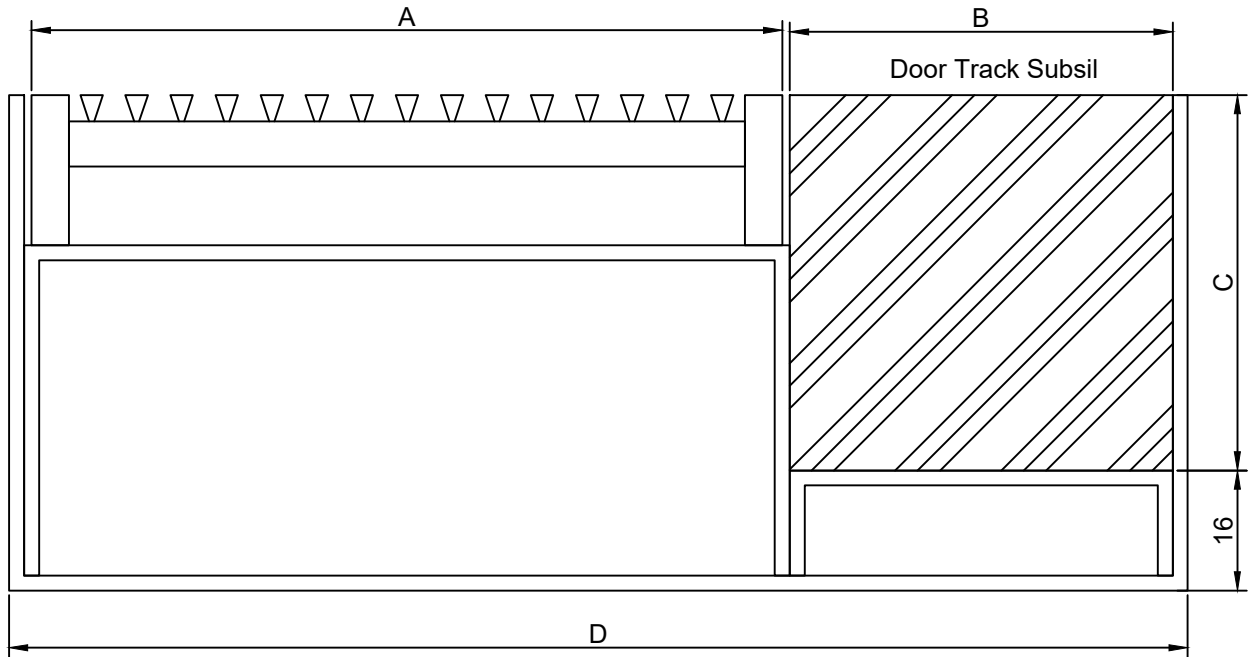

SPS Heel-Guard Door Track

Threshold Drain System

Specification codes:
SSDTCUST - SPS Custom Door Track System

- 316SS Channel & Grate
- Fully customizable
- Outlet can be supplied loose or in a requested position
- Fully encased channel for subsil & grate

Door Track Order Requirements:

	A	B	C	D
Single	<ul style="list-style-type: none"> • 50mm • 75mm • 100mm 	_____	_____	_____
Double	<ul style="list-style-type: none"> • 50mm • 75mm • 100mm 	_____	_____	_____
Triple	<ul style="list-style-type: none"> • 50mm • 75mm • 100mm 	_____	_____	_____