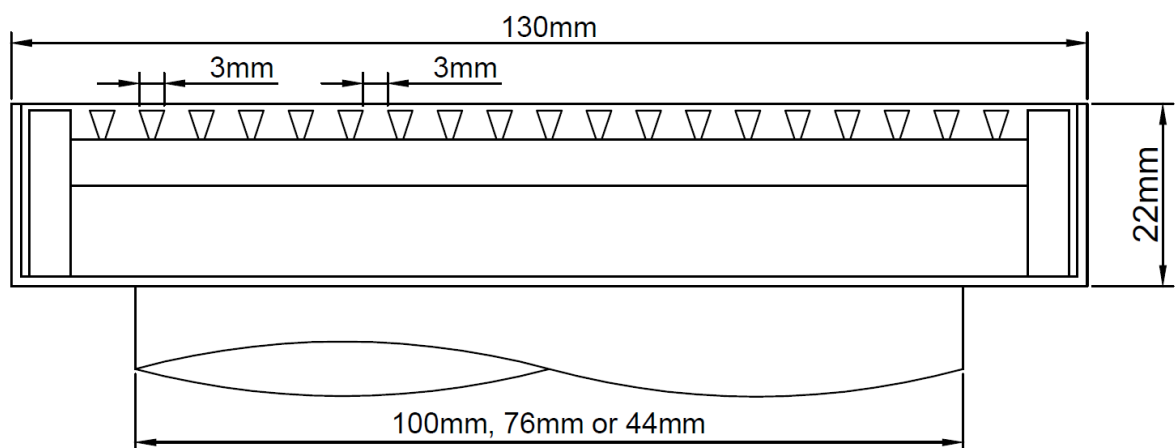

# SPS 130mm Heel-Guard Point Drain

Specification Codes:

SSP130/44H – 44mm Outlet

SSP130/76H – 76mm Outlet

SSP130/100H – 100mm Outlet

- Heel-Guard Architectural Grate
- R10 – Non slip Rating
- Light Duty Only