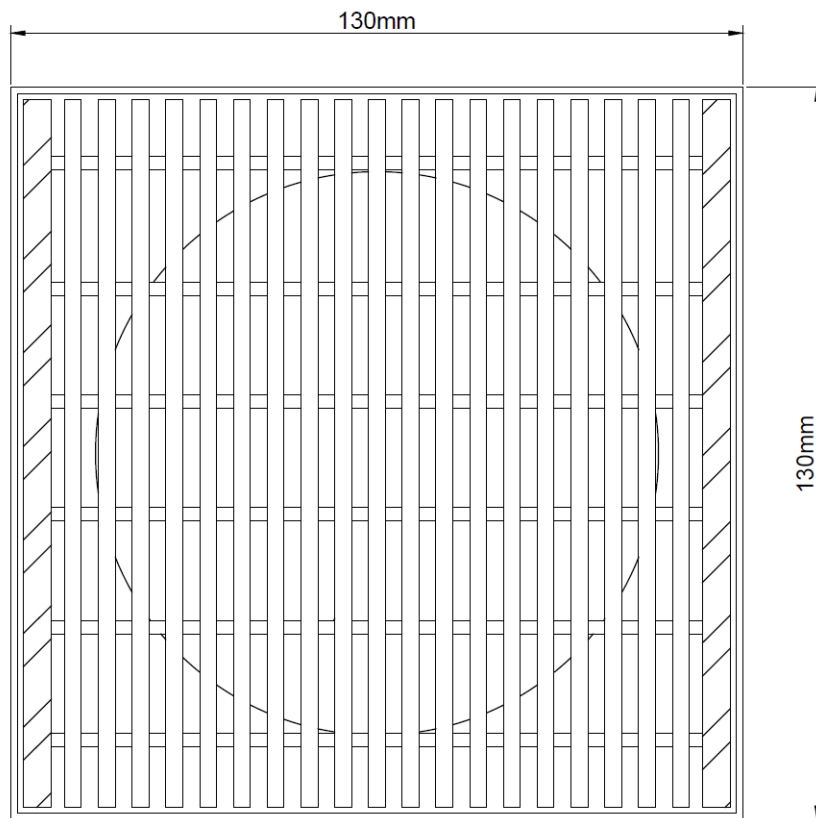

# SPS 130mm Heel-Guard Point Drain

Specification Codes:

SSP130/44H – 44mm Outlet

SSP130/76H – 76mm Outlet

SSP130/100H – 100mm Outlet

- Heel-Guard Architectural Grate
- R10 – Non slip Rating
- Light Duty Only