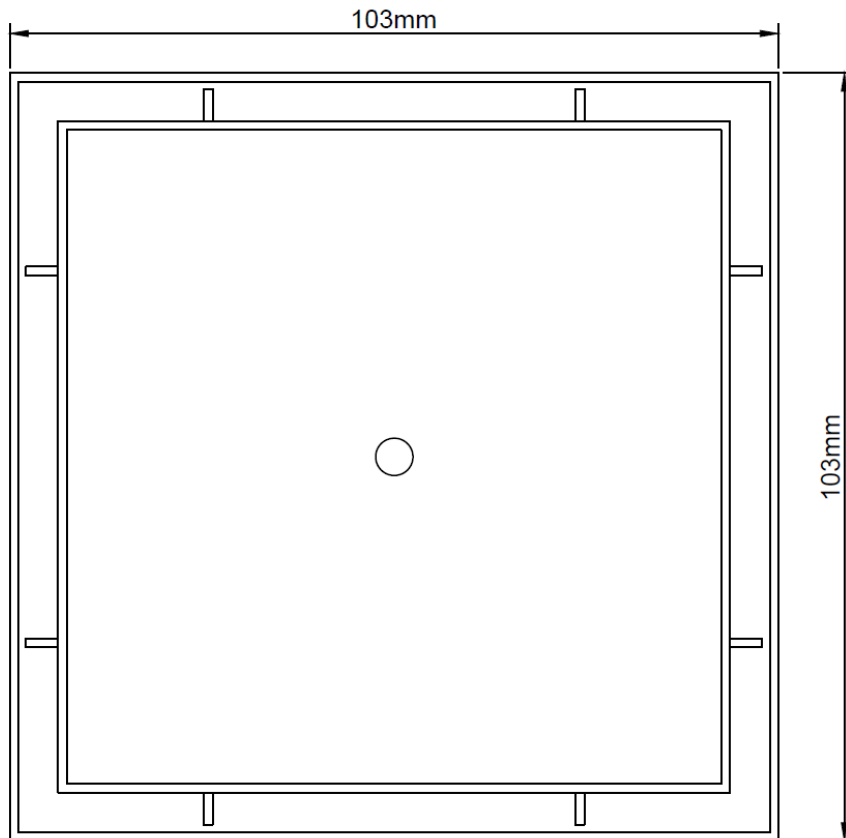

SPS 103mm Tile Insert Point Drain

Specification Codes:

SSP103/44T – 44mm Outlet

SSP103/76T – 76mm Outlet

- Light Duty Only

Metabronze Industries Ltd

Office: 09 441 3824 Email: sales@metabronze.co.nz Website: www.metabronze.co.nz