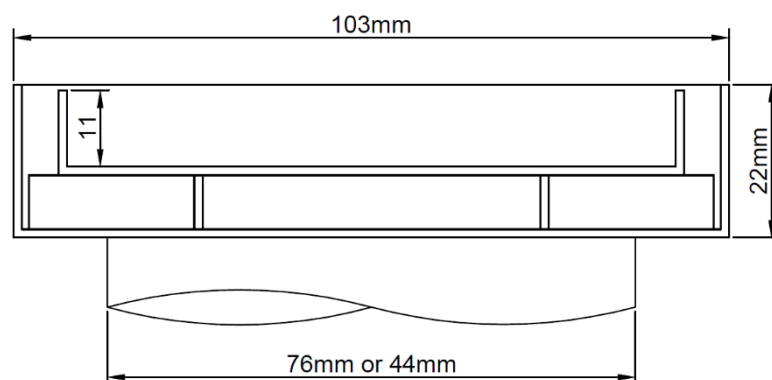

SPS 103mm Tile Insert Point Drain

Specification Codes:

SSP103/44T – 44mm Outlet

SSP103/76T – 76mm Outlet

- Light Duty Only

Metabronze Industries Ltd

Office: 09 441 3824 Email: sales@metabronze.co.nz Website: www.metabronze.co.nz