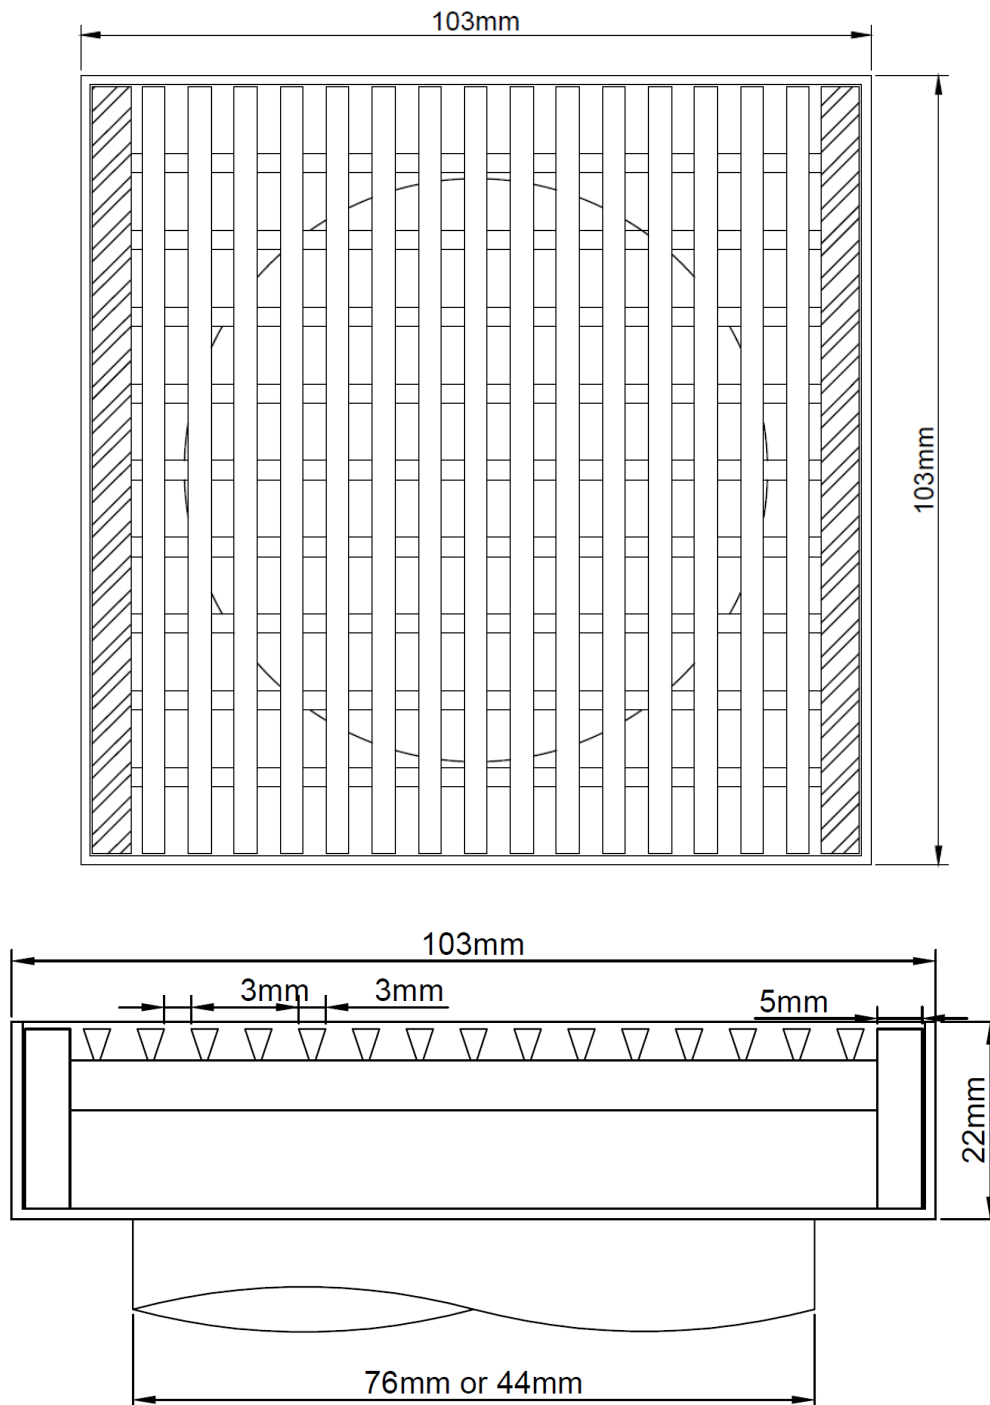

# SPS 103mm Heel-Guard Point Drain

Specification Codes:

SSP103/44H – 44mm Outlet

SSP103/76H – 76mm Outlet

- Heel-Guard Architectural Grate
- R10 – Non slip Rating
- Light Duty Only

Metabronze Industries Ltd