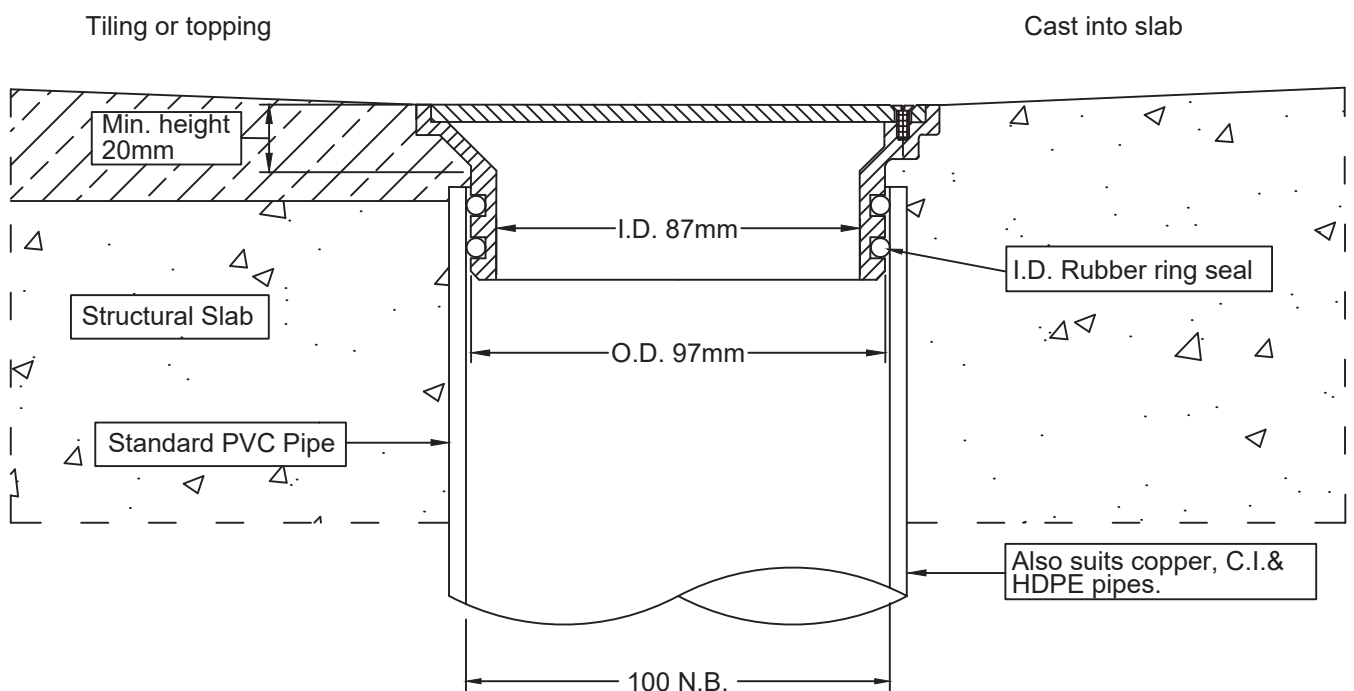

Typical Application

Metabronze Industries Ltd.

Office: 09 441 3824 Email: sales@metabronze.co.nz Website: metabronze.co.nz

7.01