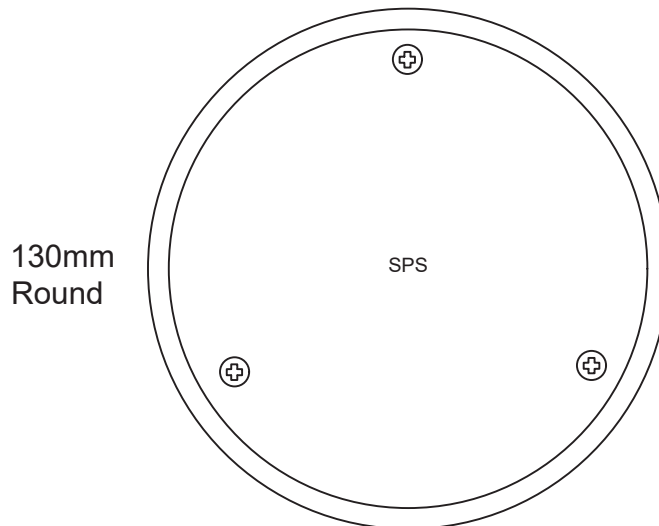

SPS 130mm Round Push-in Cleanout

100mm outlet

Specification codes:

R130SCR4 (Polished 304 stainless steel)

R130SCR6 (Satin 316 stainless steel)

R130SCRN6 (Non-slip 316 stainless steel)

For security screws, use suffix /SEC

- Cast 304 and 316 stainless steel.

Gas-tight lid.

- Security screws also available.

Flat & Non-slip surfaces

⊕ — Optional security screws (use suffix "/SEC")