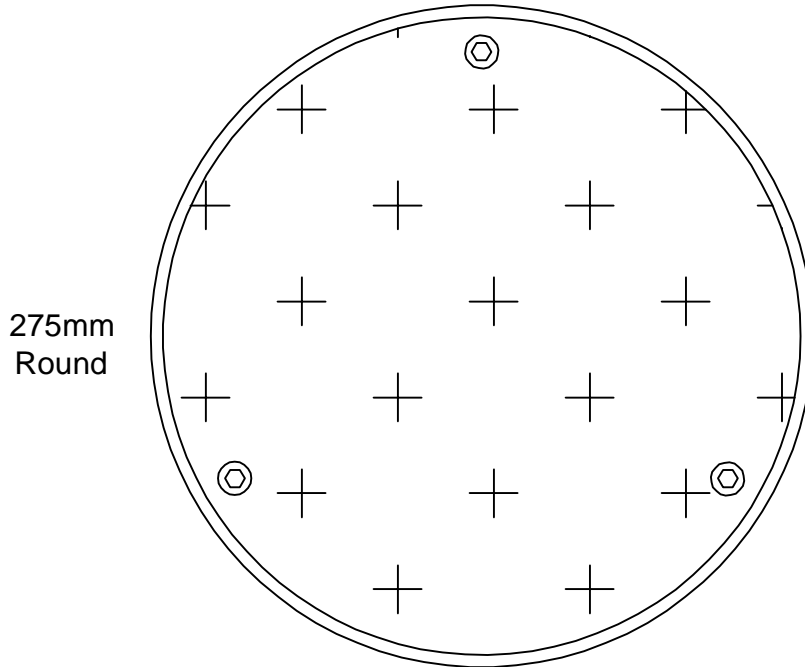

SPS 275mm Round Push-in Cleanout

Specification code:
R275SCRN (Satin 316 stainless steel)

(225mm outlet)

- Heavy-duty cleanout in cast 316SS.
- Non-slip checker plate insert..
- Load-rated to Class D of AS3996-2006.
- Security screws also available.