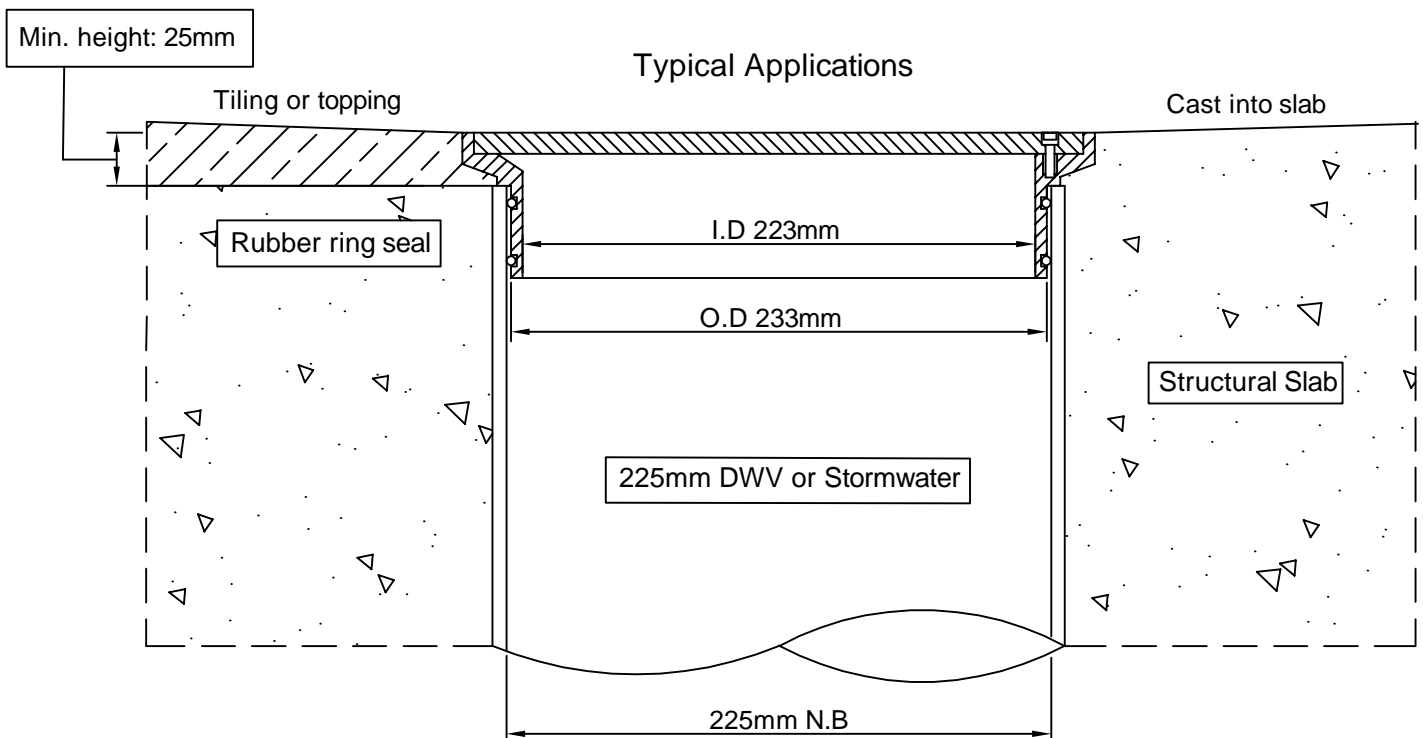

Speciality Plumbing Supplies Pty Ltd

Tel: (02) 9417 1900 Fax: (02) 9417 0108 E-mail: info@spsdrains.com.au