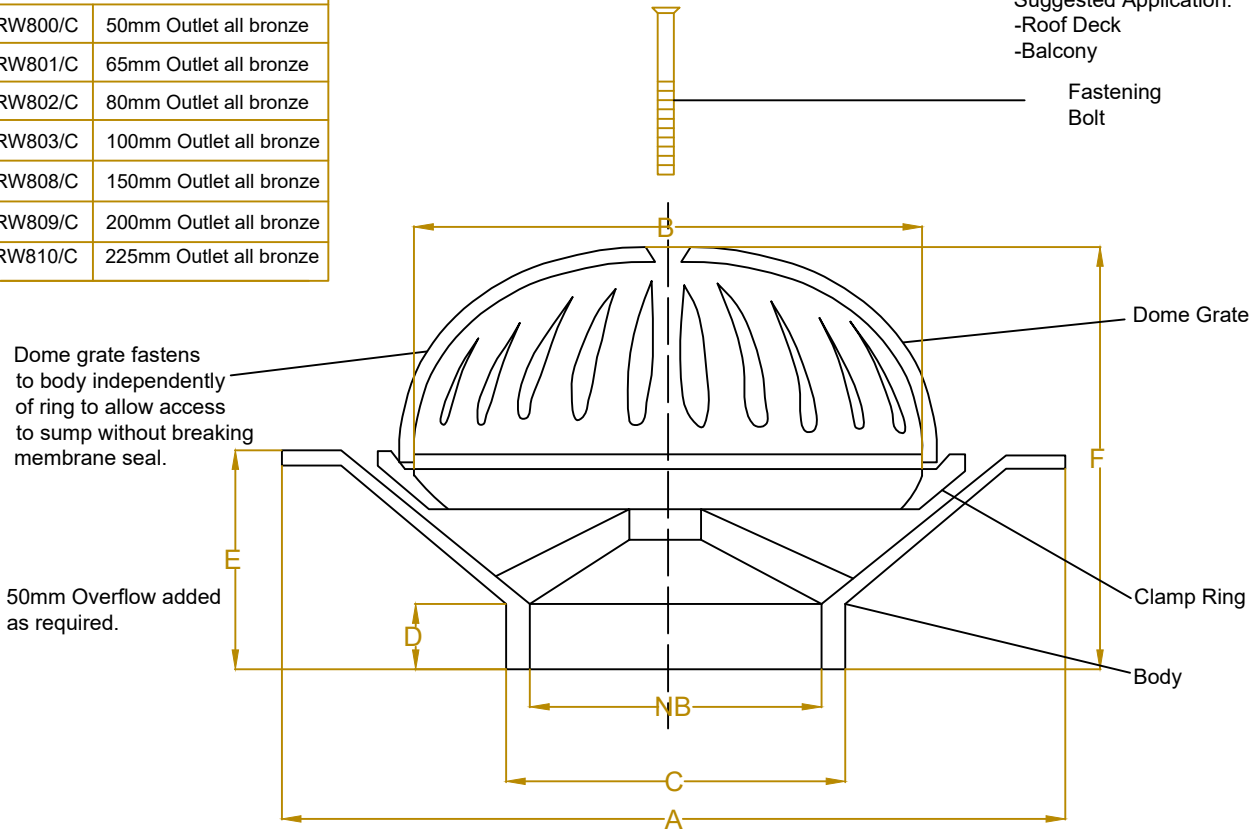

METABRONZE "COMPAC" CLAMTITE DOME GRATE

Specification Codes	
RW800/C	50mm Outlet all bronze
RW801/C	65mm Outlet all bronze
RW802/C	80mm Outlet all bronze
RW803/C	100mm Outlet all bronze
RW808/C	150mm Outlet all bronze
RW809/C	200mm Outlet all bronze
RW810/C	225mm Outlet all bronze

Suggested Application:
-Roof Deck
-Balcony

Dimensions (mm)

NB	A	B	C	D	E	F
65	132	115	64	27	51	106
80	225	120	78	23	72	145
100	250	150	99	23	72	145
150	285	198	149	23	80	160
200	331	228	198	23	88	185
225	331	228	235	23	66	163

Outlet size	50mm	65mm	80mm	100mm	150mm	200mm	220mm
Suitable for fitting to PVC	✓	✓	✓	✓	✓	✓	✓
Suitable for fitting to Copper	✓	✓	✓	✓	✓	✓	✓
Suitable for fitting to HDPE				✓			

*For flow rate refer to Appendix.